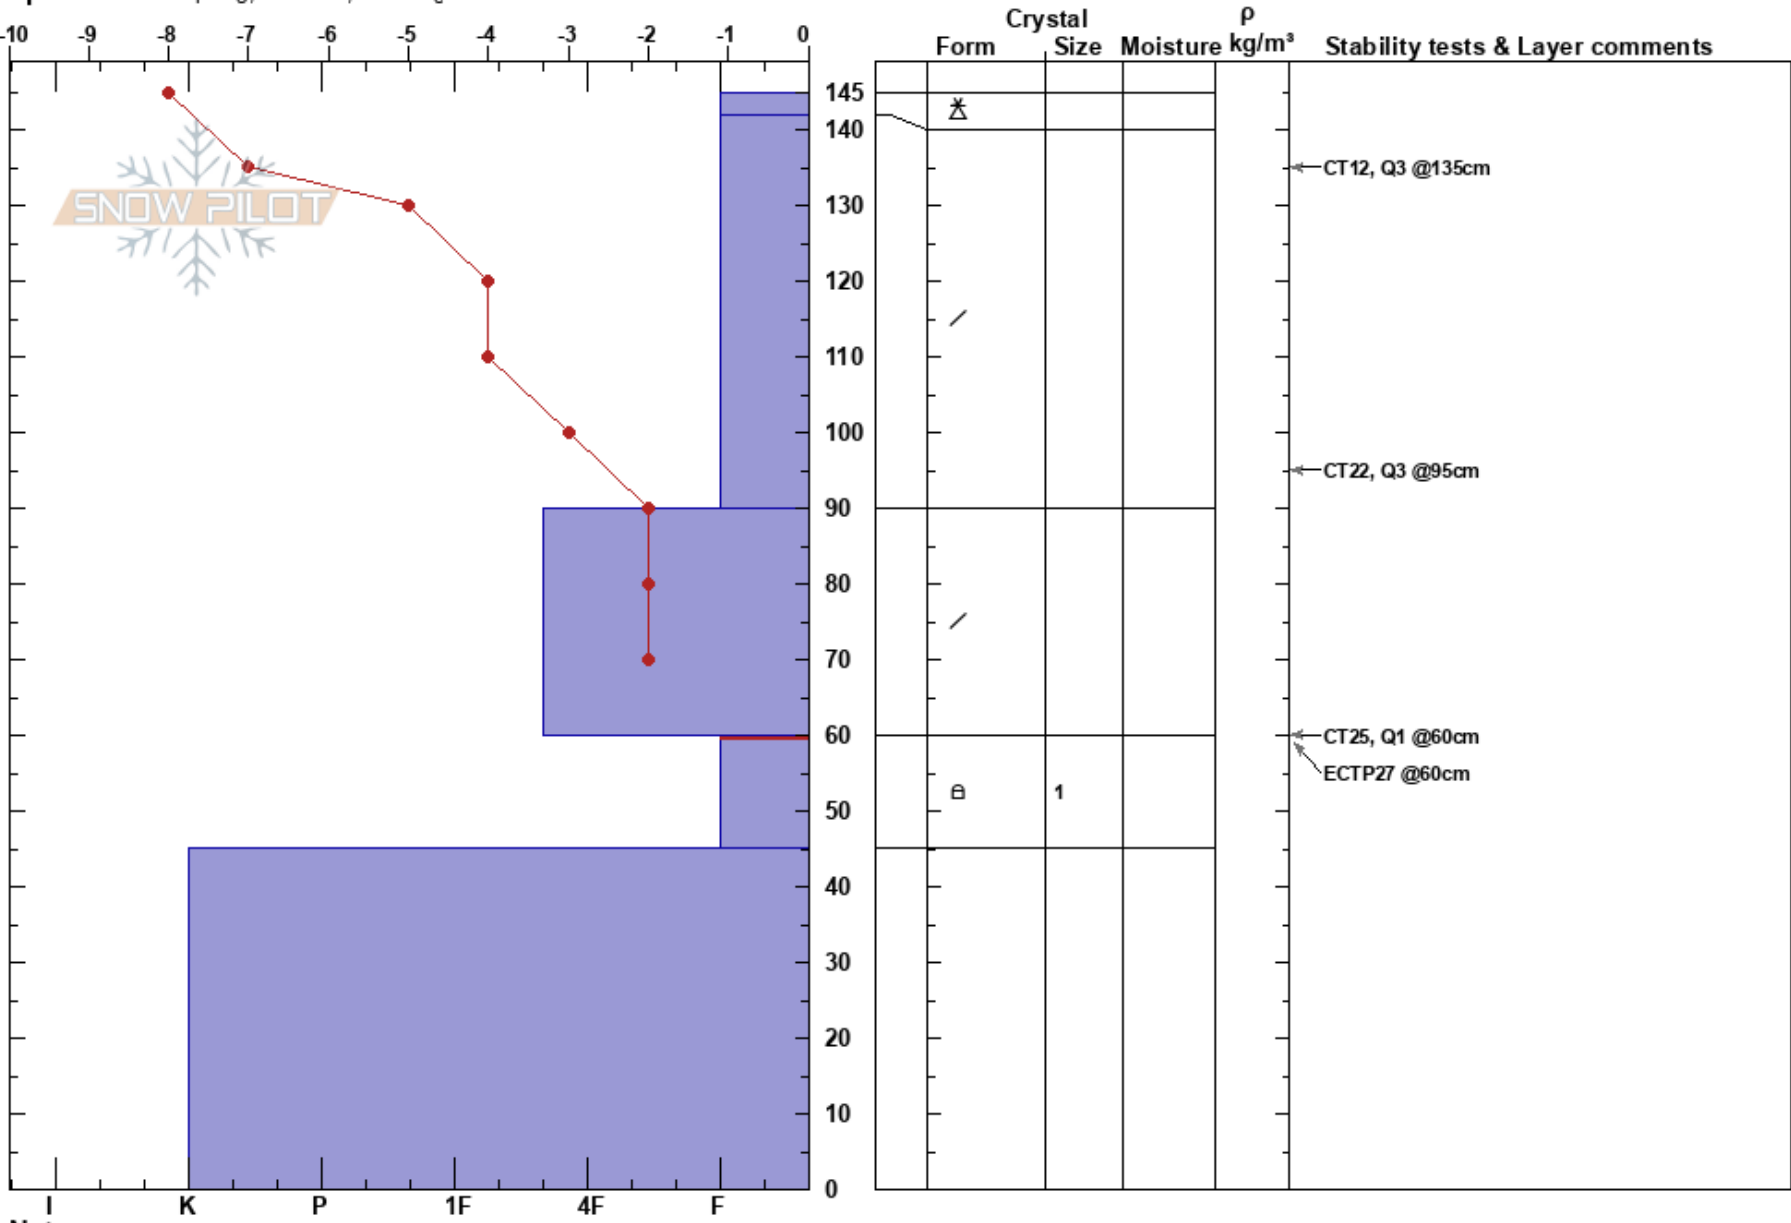

West Willow
 Bitterroot
 ID
 Elevation: 5750 ft
 Aspect: 0°
 Specifics: Collapsing, localized; Cracking

Melissa Hendrickson
 12/21/2017 - 11:00am
 Co-ord: 47.44641N, -115.78056W
 Slope Angle: 37°
 Wind Loading: previous

Stability: Fair
 Air Temperature: -8°C
 Sky Cover: SCT
 Precipitation: NO
 Wind: NW Light Breeze

HS:145
 PF:70
 60-45cm:Problematic layer

Notes: Pit on SE aspect showed same layers, just less snowpack. Had ECTP10-Q1 on the same layer.