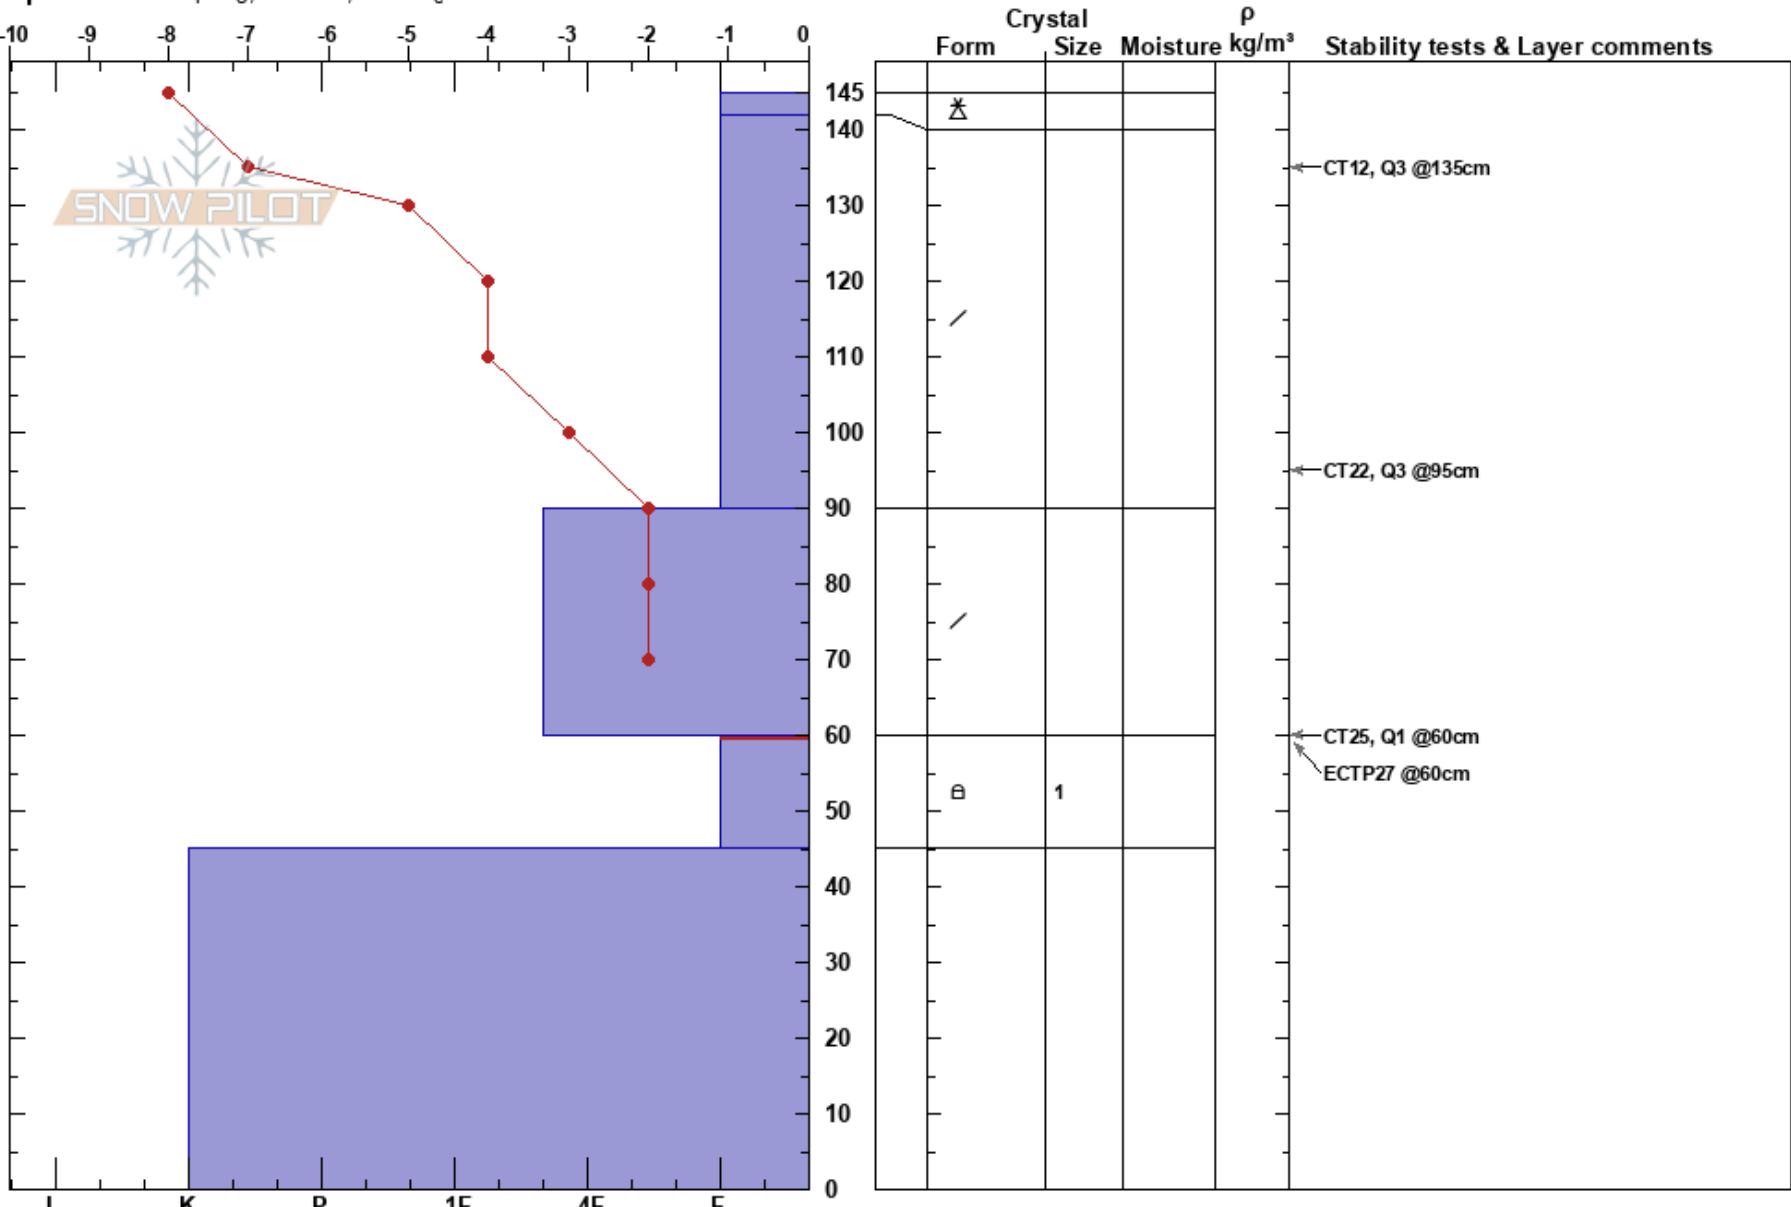

West Willow
 Bitterroot
 ID
Elevation: 5750 ft
Aspect: 0°
Specifics: Collapsing, localized; Cracking

Melissa Hendrickson
 12/21/2017 - 11:00am
Co-ord: 47.44641N, -115.78056W
Slope Angle: 37°
Wind Loading: previous

Stability: Fair
Air Temperature: -8°C
Sky Cover: SCT
Precipitation: NO
Wind: NW Light Breeze

HS: 145
PF: 70
 60-45cm: Problematic layer

Notes: Pit on SE aspect showed same layers, just less snowpack. Had ECTP10-Q1 on the same layer.