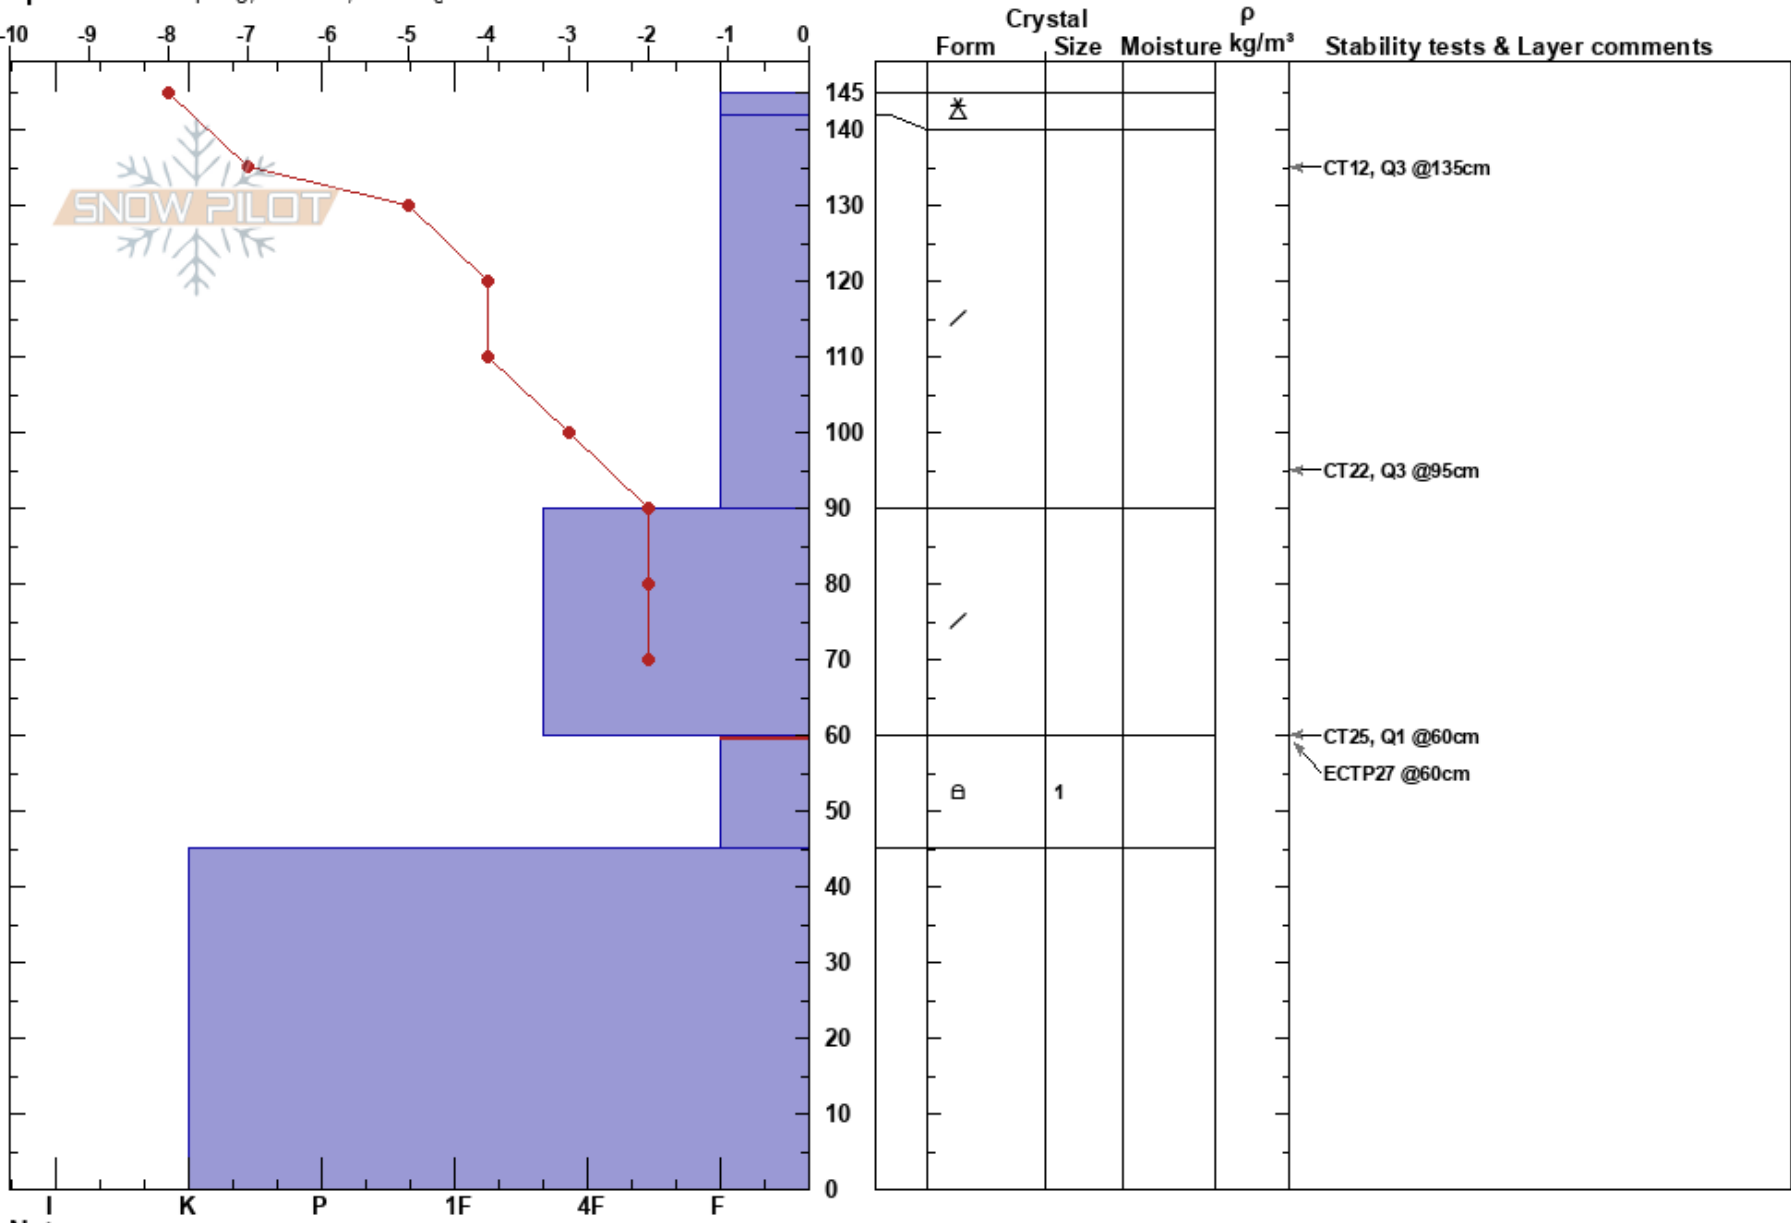

West Willow  
 Bitterroot  
 ID  
 Elevation: 5750 ft  
 Aspect: 0°  
 Specifics: Collapsing, localized; Cracking

Melissa Hendrickson  
 12/21/2017 - 11:00am  
 Co-ord: 47.44641N, -115.78056W  
 Slope Angle: 37°  
 Wind Loading: previous

Stability: Fair  
 Air Temperature: -8°C  
 Sky Cover: SCT  
 Precipitation: NO  
 Wind: NW Light Breeze

HS:145  
 PF:70  
 60-45cm:Problematic layer

Notes: Pit on SE aspect showed same layers, just less snowpack. Had ECTP10-Q1 on the same layer.