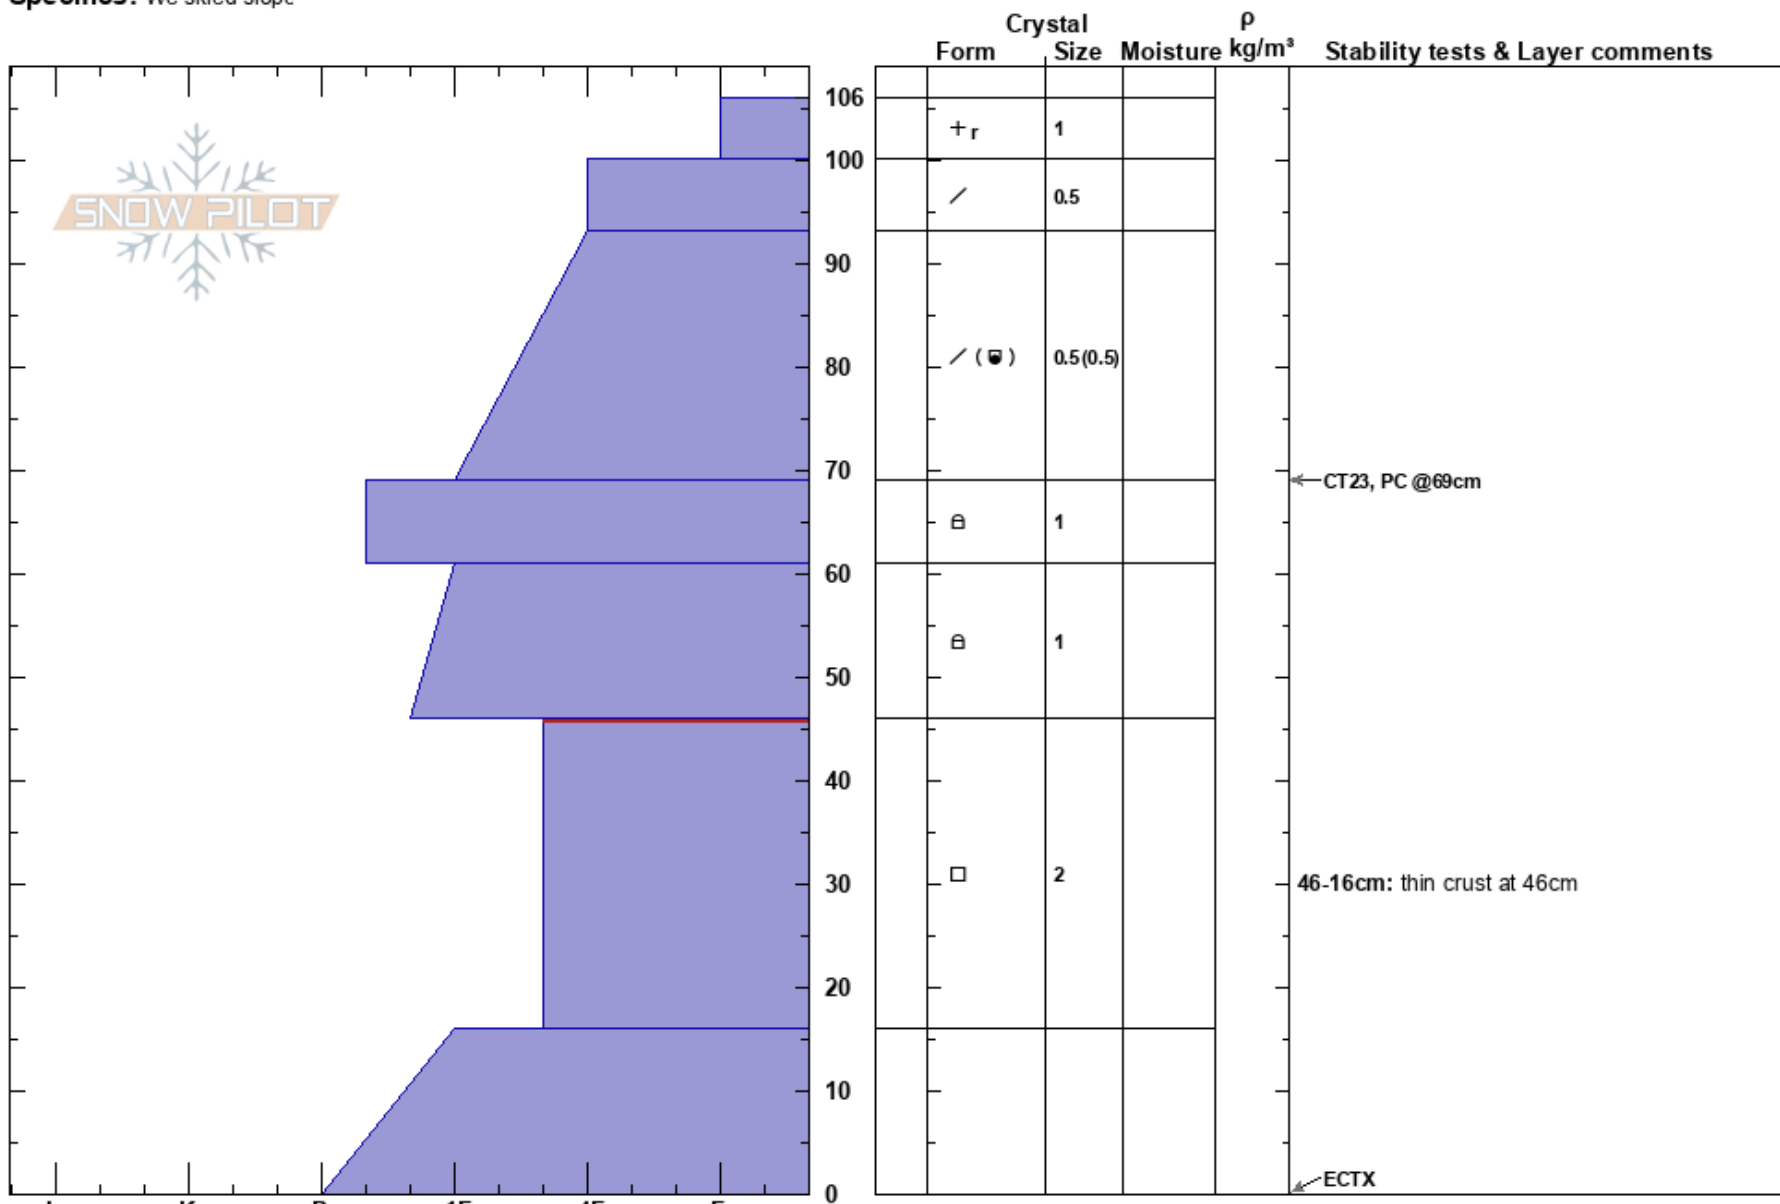

Six Mile  
 Swan Range  
 MT  
**Elevation:** 6825 ft  
**Aspect:** S  
**Specifics:** We skied slope

Josh Lanney  
 12/16/2022 - 1:30pm  
**Co-ord:** 47.97748N, -113.84535W  
**Slope Angle:** 22°  
**Wind Loading:** no

**Stability:**  
**Air Temperature:** -12.5°C  
**Sky Cover:** X  
**Precipitation:** S-1  
**Wind:** SW Light Breeze

**HS:**106  
**Layer Notes:**  
 46-16cm: thin crust at 46cm  
 46-16cm: Problematic layer

**Notes:** After CT23@69cm, removed snow down to 69cm and continued taps. On 35th tap with max force I got the layer of concern at 46 cm to fail with a sudden planar fracture.