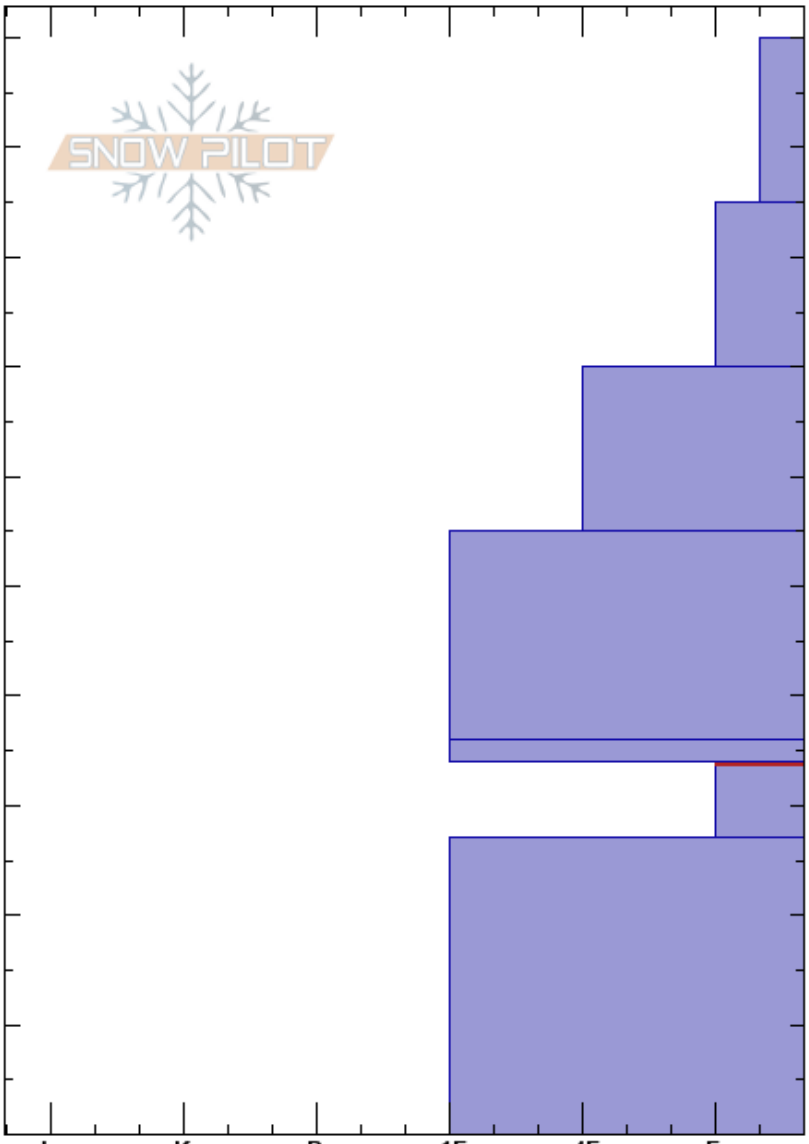

Carrot Hollow
 Uinta Range
 UT
 Elevation: 9152 ft
 Aspect: 270°
 Specifics:

Mark Staples
 12/16/2022 - 12:00pm
 Co-ord: 40.83292N, -110.98033W
 Slope Angle: 28°
 Wind Loading:

Stability: Poor
 Air Temperature:
 Sky Cover:
 Precipitation:
 Wind:
 HS:100
 34-27cm: Problematic layer

Height (cm)	Crystal		Moisture	ρ kg/m ³	Stability tests & Layer comments
	Form	Size			
100					
90	+				
80	+				
70					
60					
50					
40					
35	■				← ECTP22 @34cm
30	□	2			
20					
10					
0					