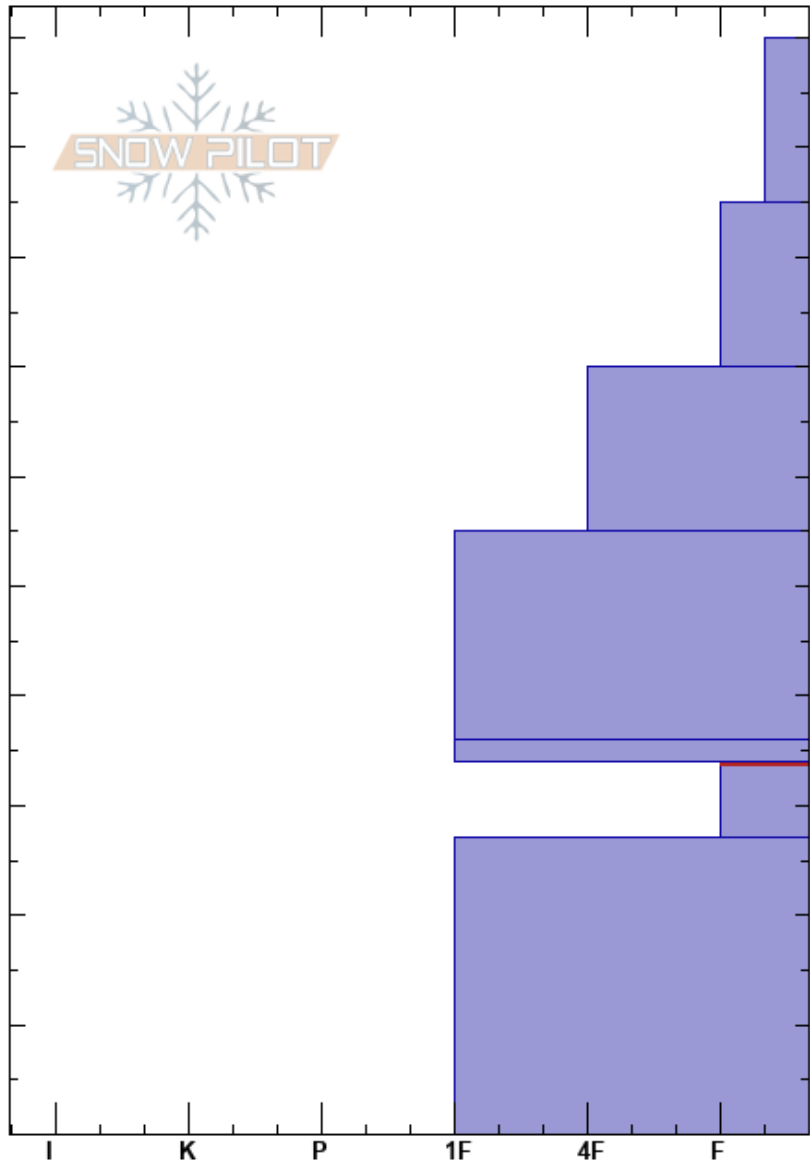

Carrot Hollow
 Uinta Range
 UT
 Elevation: 9152 ft
 Aspect: 270°
 Specifics:

Mark Staples
 12/16/2022 - 12:00pm
 Co-ord: 40.83292N, -110.98033W
 Slope Angle: 28°
 Wind Loading:

Stability: Poor
 Air Temperature:
 Sky Cover:
 Precipitation:
 Wind:
 HS:100
 34-27cm: Problematic layer

Height (cm)	Crystal		Moisture	ρ kg/m ³	Stability tests & Layer comments
	Form	Size			
100					
90	+				
80	+				
70					
60					
50					
40					
35	■				← ECTP22 @34cm
30	□	2			
20					
10					
0					