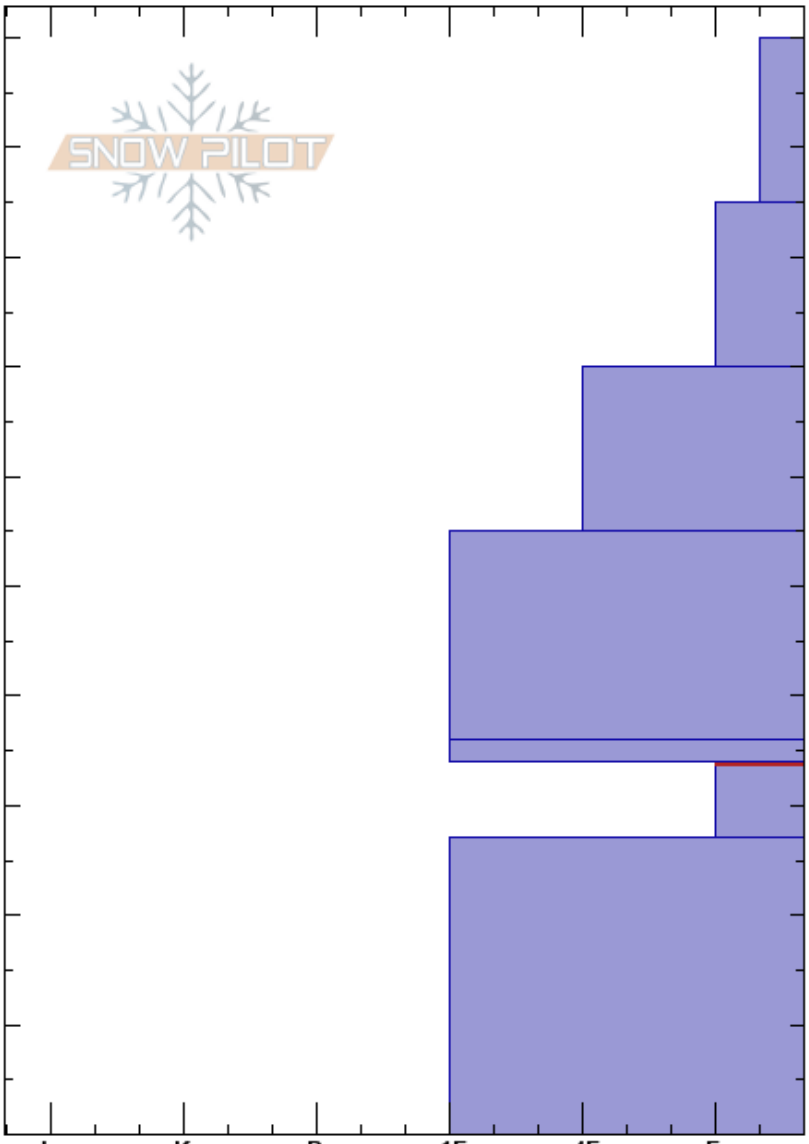

Carrot Hollow
 Uinta Range
 UT
 Elevation: 9152 ft
 Aspect: 270°
 Specifics:

Mark Staples
 12/16/2022 - 12:00pm
 Co-ord: 40.83292N, -110.98033W
 Slope Angle: 28°
 Wind Loading:

Stability: Poor
 Air Temperature:
 Sky Cover:
 Precipitation:
 Wind:
 HS:100
 34-27cm: Problematic layer

Crystal Form	Crystal Size	Moisture	ρ kg/m ³	Stability tests & Layer comments
+				
+				
■				← ECTP22 @34cm
□	2			

Notes: