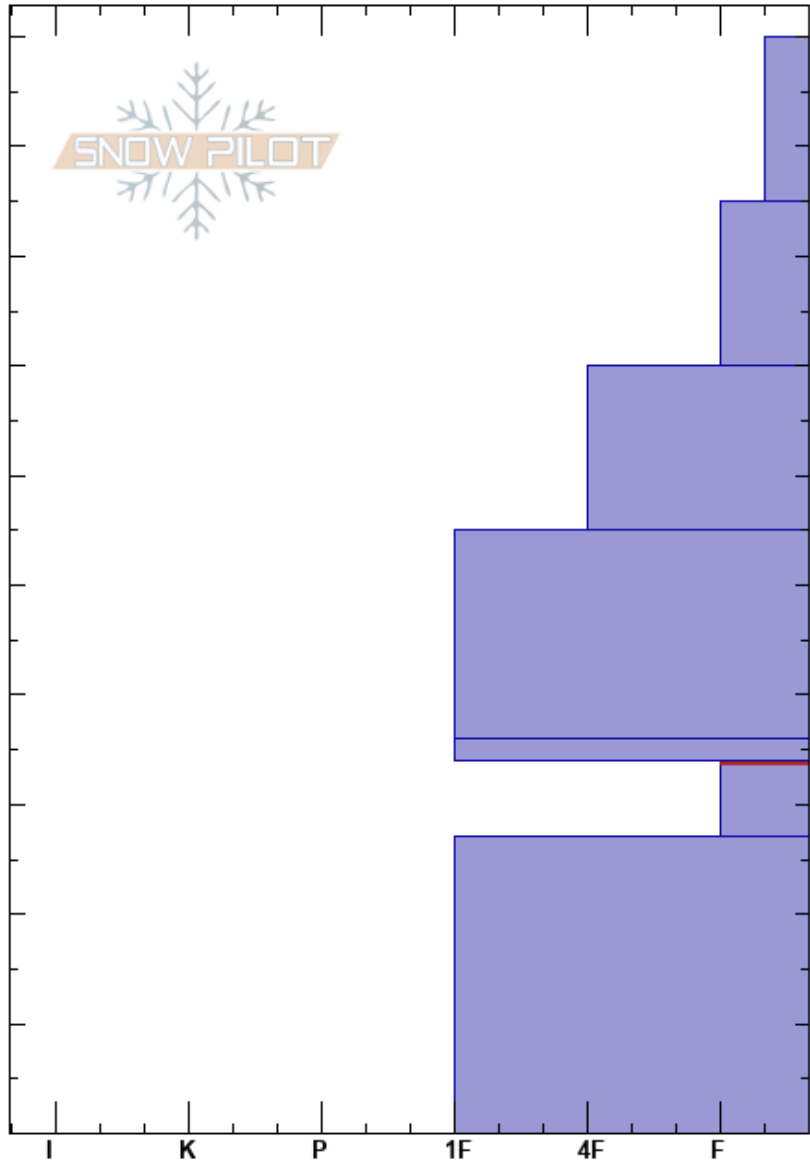

Carrot Hollow  
 Uinta Range  
 UT  
 Elevation: 9152 ft  
 Aspect: 270°  
 Specifics:

Mark Staples  
 12/16/2022 - 12:00pm  
 Co-ord: 40.83292N, -110.98033W  
 Slope Angle: 28°  
 Wind Loading:

Stability: Poor  
 Air Temperature:  
 Sky Cover:  
 Precipitation:  
 Wind:  
 HS:100  
 34-27cm: Problematic layer

Height (cm)	Crystal		Moisture	$\rho$ kg/m <sup>3</sup>	Stability tests & Layer comments
	Form	Size			
100					
90	+				
80	+				
70					
60					
50					
40					
35	■				← ECTP22 @34cm
30	□	2			
20					
10					
0					