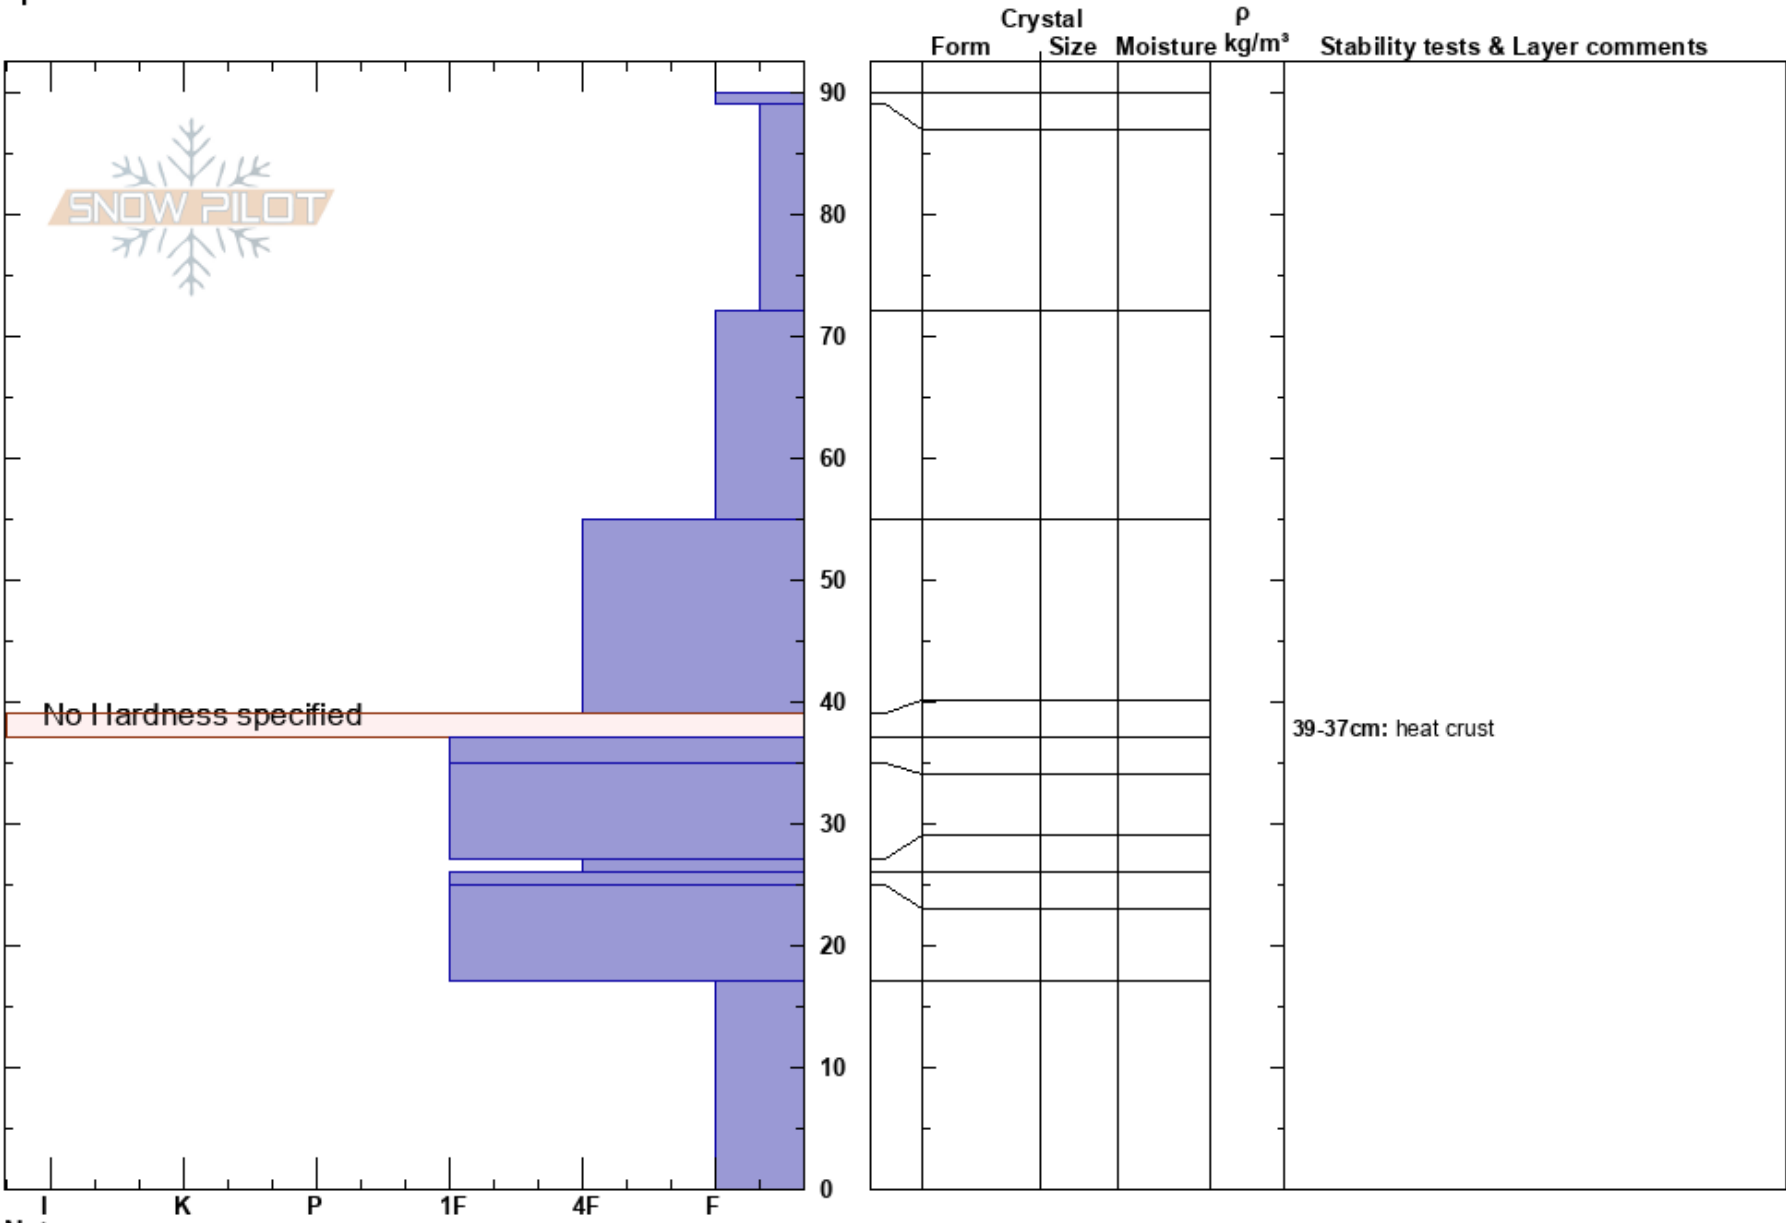

Area 52
 Uinta Range
 UT
 Elevation: 8325 ft
 Aspect: S
 Specifics:

Ted Scroggin
 12/16/2022 - 3:15pm
 Co-ord: 40.80619N, -111.08328W
 Slope Angle: 26°
 Wind Loading:

Stability:
 Air Temperature:
 Sky Cover: CLR
 Precipitation: NO
 Wind: Calm

HS:90
 39-37cm: heat crust

No Hardness specified

39-37cm: heat crust

Notes: