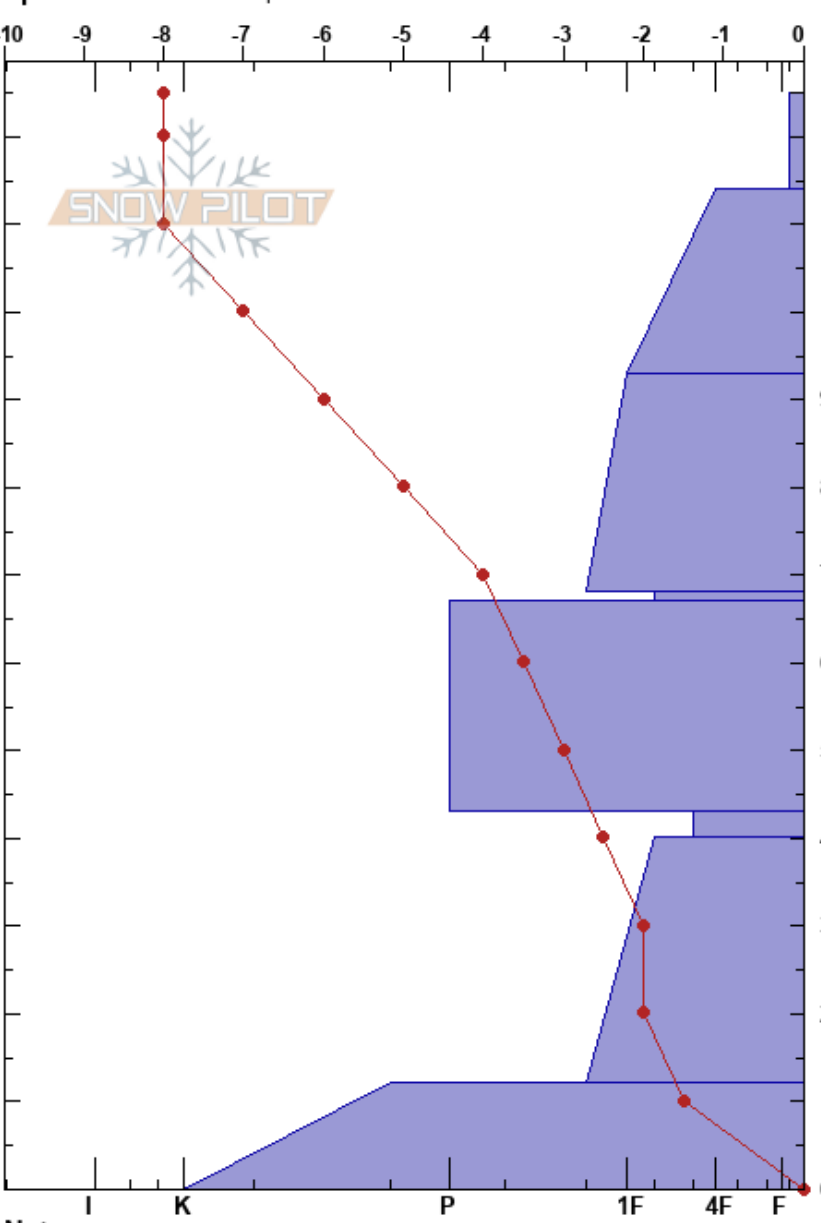

Larchlandia Ridge
 Apgars
 MT
 Elevation: 5764 ft
 Aspect: 79°
 Specifics: We skied slope

Jackson George
 12/16/2022 - 11:29am
 Co-ord: 48.54763N, -114.04818W
 Slope Angle: 25°
 Wind Loading: previous

Stability: Fair
 Air Temperature: -9°C
 Sky Cover: OVC
 Precipitation: S-1
 Wind: Calm
 HS: 125
 PF: 50
 PS: 15
 43-40cm: Problematic layer

Form	Crystal Size	Moisture	ρ kg/m ³	Stability tests & Layer comments
*	2	D		
/ (•)	0.3	D		
/ (•)	0.1-0.3	D		← ECTN27 @93cm
△	3-5	D		
⊖	0.3-0.5	D		
□	1-2	D		← PST40/100 (Arr) @43cm
□	1-1.5	D		
□		D		← 2x ECTX