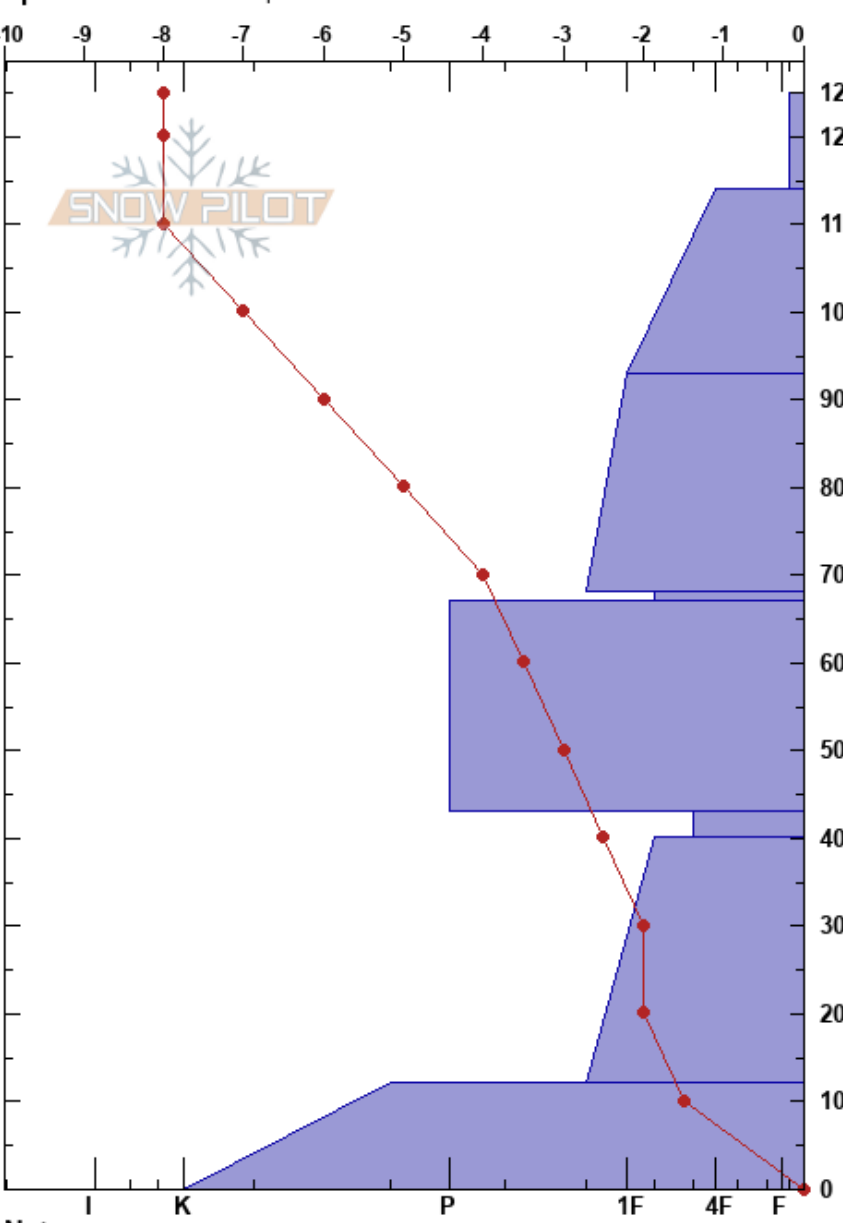

Larchlandia Ridge  
 Apgars  
 MT  
 Elevation: 5764 ft  
 Aspect: 79°  
 Specifics: We skied slope

Jackson George  
 12/16/2022 - 11:29am  
 Co-ord: 48.54763N, -114.04818W  
 Slope Angle: 25°  
 Wind Loading: previous

Stability: Fair  
 Air Temperature: -9°C  
 Sky Cover: OVC  
 Precipitation: S-1  
 Wind: Calm  
 HS: 125  
 PF: 50  
 PS: 15  
 43-40cm: Problematic layer

Form	Crystal Size	Moisture	$\rho$ kg/m <sup>3</sup>	Stability tests & Layer comments
*	2	D		
/ (•)	0.3	D		
/ (•)	0.1-0.3	D		← ECTN27 @93cm
⚠	3-5	D		
⊖	0.3-0.5	D		
□	1-2	D		← PST40/100 (Arr) @43cm
□	1-1.5	D		
□		D		← 2x ECTX