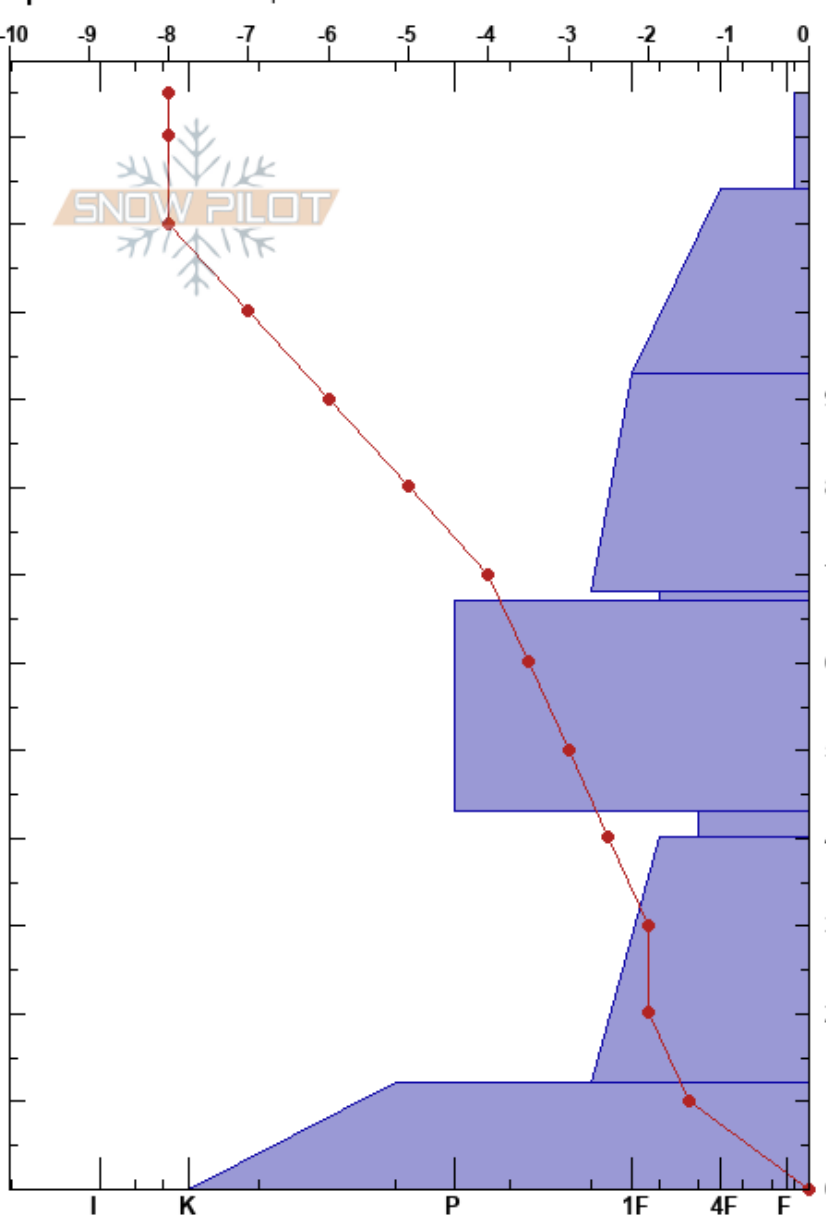

Larchlandia Ridge  
 Apgars  
 MT  
 Elevation: 5764 ft  
 Aspect: 79°  
 Specifics: We skied slope

Jackson George  
 12/16/2022 - 11:29am  
 Co-ord: 48.54763N, -114.04818W  
 Slope Angle: 25°  
 Wind Loading: previous

Stability: Fair  
 Air Temperature: -9°C  
 Sky Cover: OVC  
 Precipitation: S-1  
 Wind: Calm  
 HS: 125  
 PF: 50  
 PS: 15  
 43-40cm: Problematic layer

Form	Crystal Size	Moisture	$\rho$ kg/m <sup>3</sup>	Stability tests & Layer comments
*	2	D		
/ (•)	0.3	D		
/ (•)	0.1-0.3	D		← ECTN27 @93cm
△	3-5	D		
⊖	0.3-0.5	D		
□	1-2	D		← PST40/100 (Arr) @43cm
□	1-1.5	D		
□		D		← 2x ECTX