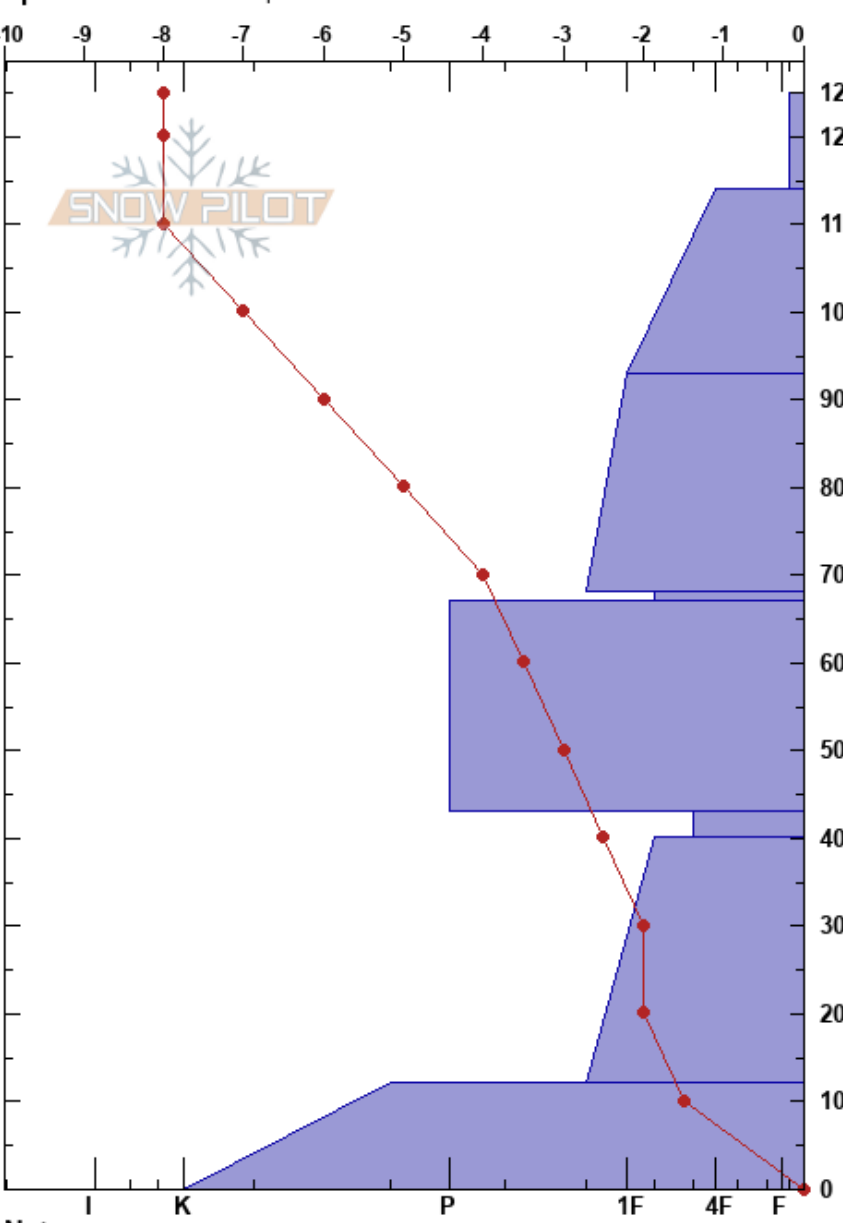

Larchlandia Ridge
 Apgars
 MT
 Elevation: 5764 ft
 Aspect: 79°
 Specifics: We skied slope

Jackson George
 12/16/2022 - 11:29am
 Co-ord: 48.54763N, -114.04818W
 Slope Angle: 25°
 Wind Loading: previous

Stability: Fair
 Air Temperature: -9°C
 Sky Cover: OVC
 Precipitation: S-1
 Wind: Calm
 HS: 125
 PF: 50
 PS: 15
 43-40cm: Problematic layer

Form	Crystal Size	Moisture	ρ kg/m ³	Stability tests & Layer comments
*	2	D		
/ (•)	0.3	D		
/ (•)	0.1-0.3	D		← ECTN27 @93cm
△	3-5	D		
⊖	0.3-0.5	D		
□	1-2	D		← PST40/100 (Arr) @43cm
□	1-1.5	D		
□		D		← 2x ECTX