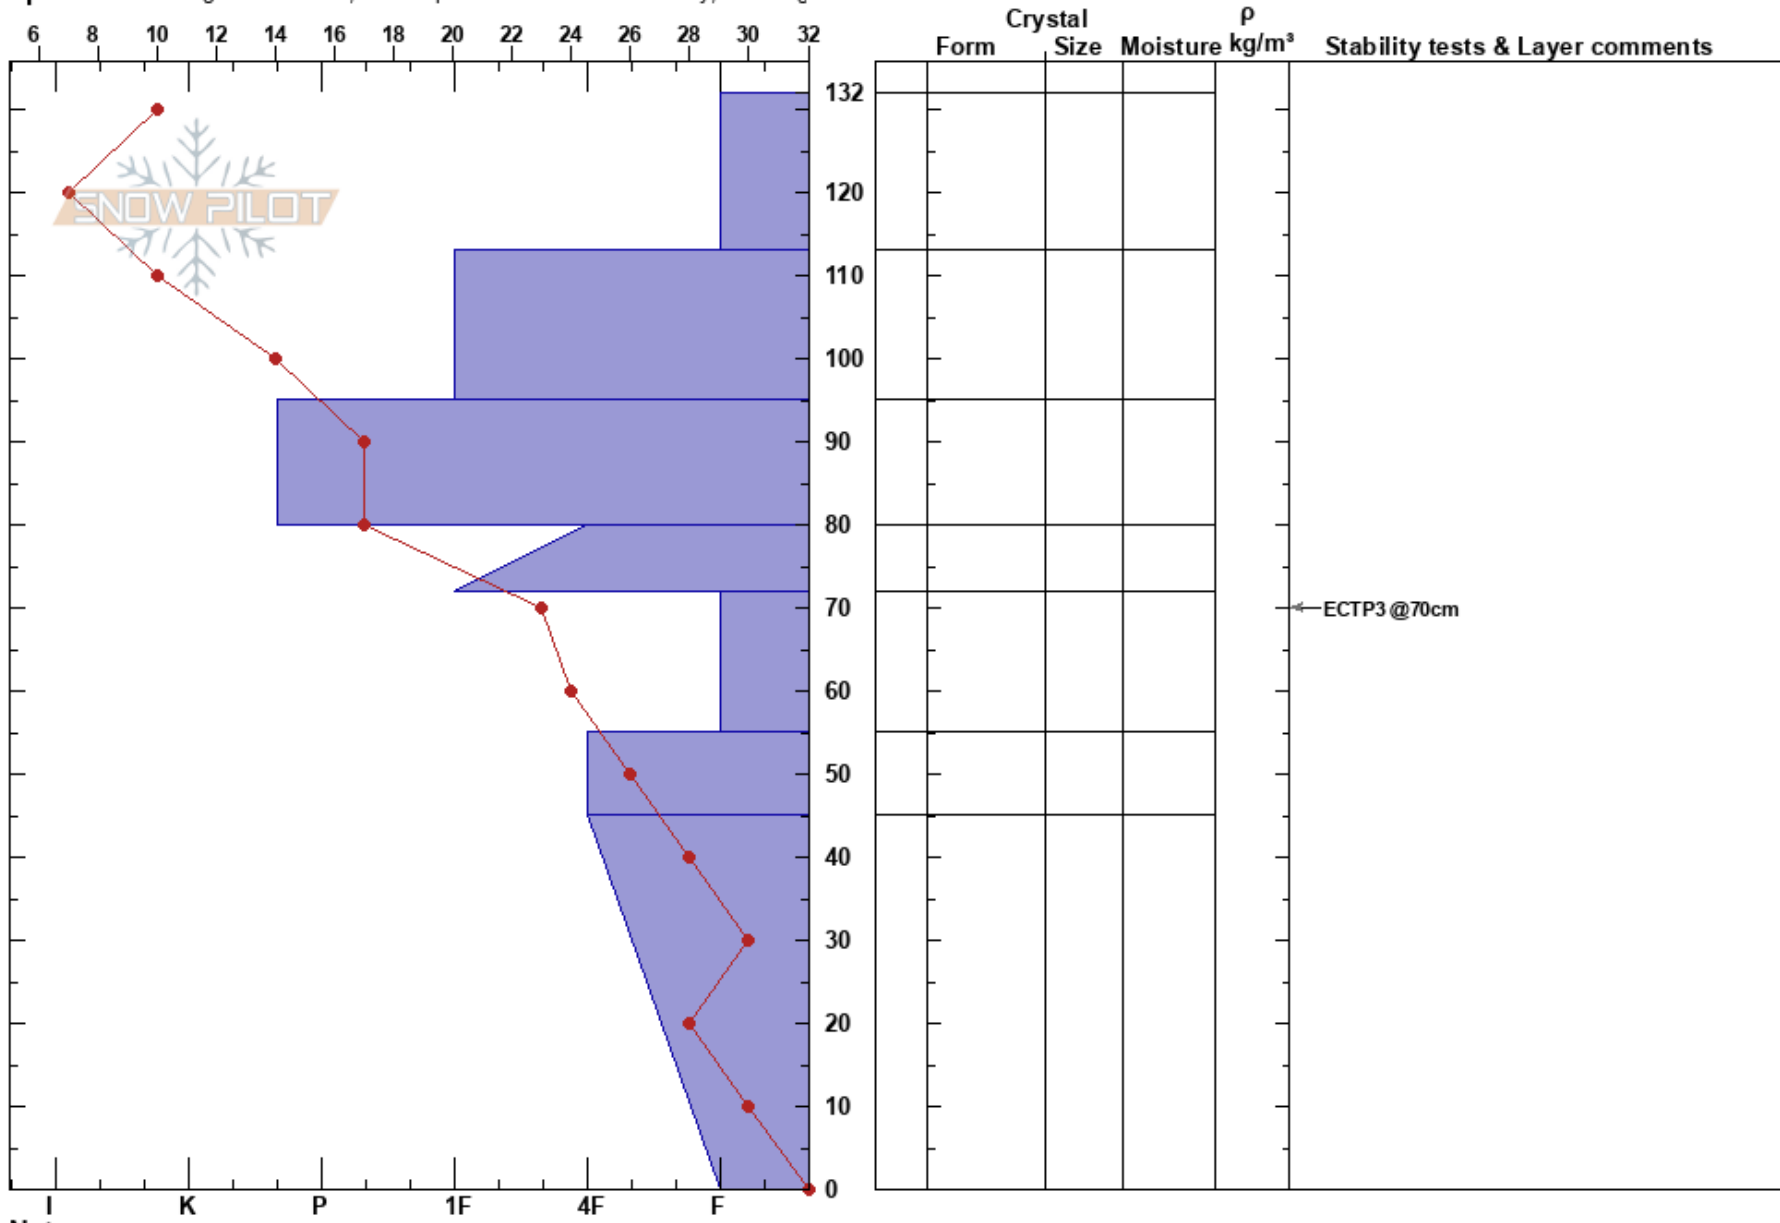

GPL
 Southwest Utah
 UT
 Elevation: 10830 ft
 Aspect: NW

Brian Head Patrol
 12/16/2022 - 2:45pm
 Co-ord: 37.68721N, -112.83028W
 Slope Angle: 18°
 Wind Loading: previous

Stability: **HS:132**
 Air Temperature: 15°F **PF:55** 72-55cm: Problematic layer
 Sky Cover: CLR **PS: 5**
 Precipitation: NO
 Wind: N Light Breeze

Specifics: Pit dug in a Ski Area; Pit is representative of backcountry; Cracking

Notes: