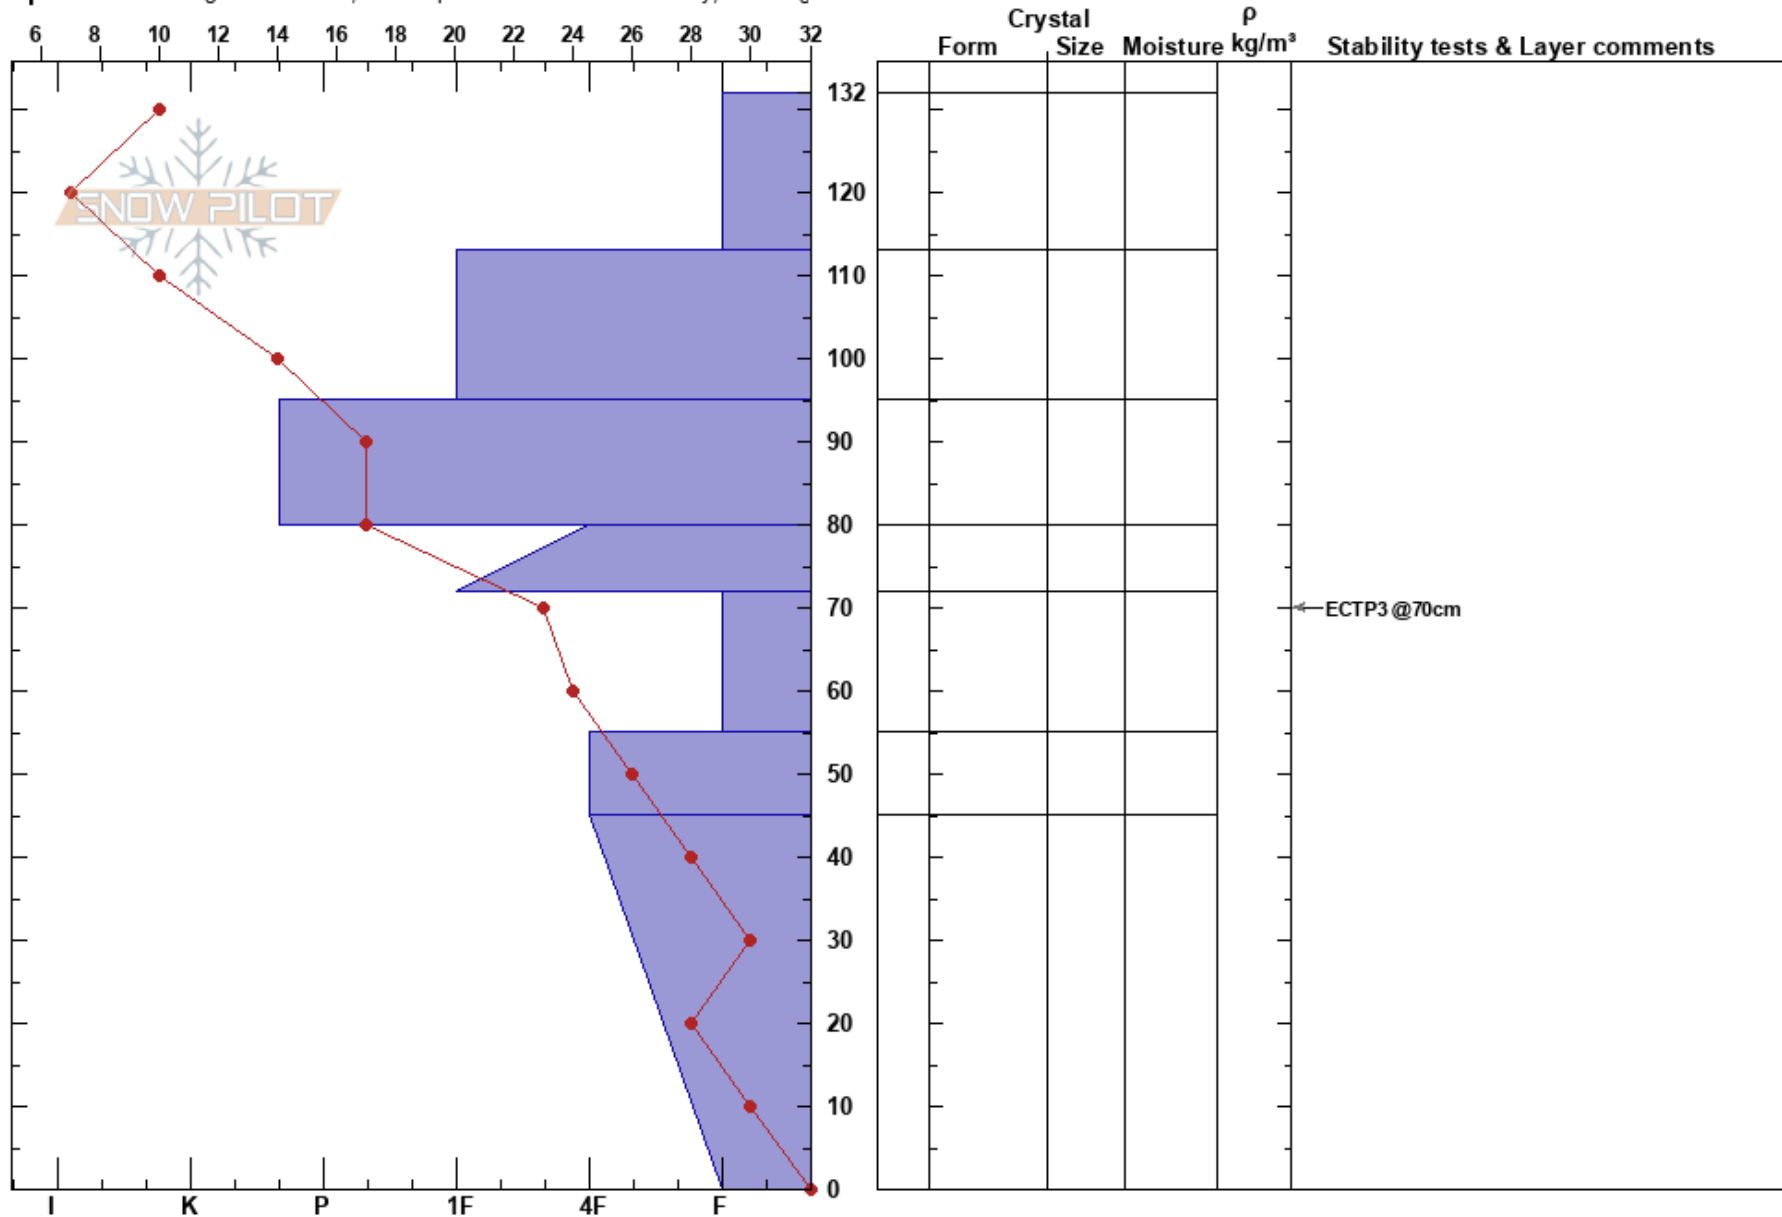

GPL
 Southwest Utah
 UT
 Elevation: 10830 ft
 Aspect: NW

Brian Head Patrol
 12/16/2022 - 2:45pm
 Co-ord: 37.68721N, -112.83028W
 Slope Angle: 18°
 Wind Loading: previous

Stability:
 Air Temperature: 15°F
 Sky Cover: CLR
 Precipitation: NO
 Wind: N Light Breeze

HS:132
 PF:55 72-55cm: Problematic layer
 PS: 5

Specifics: Pit dug in a Ski Area; Pit is representative of backcountry; Cracking

Notes: