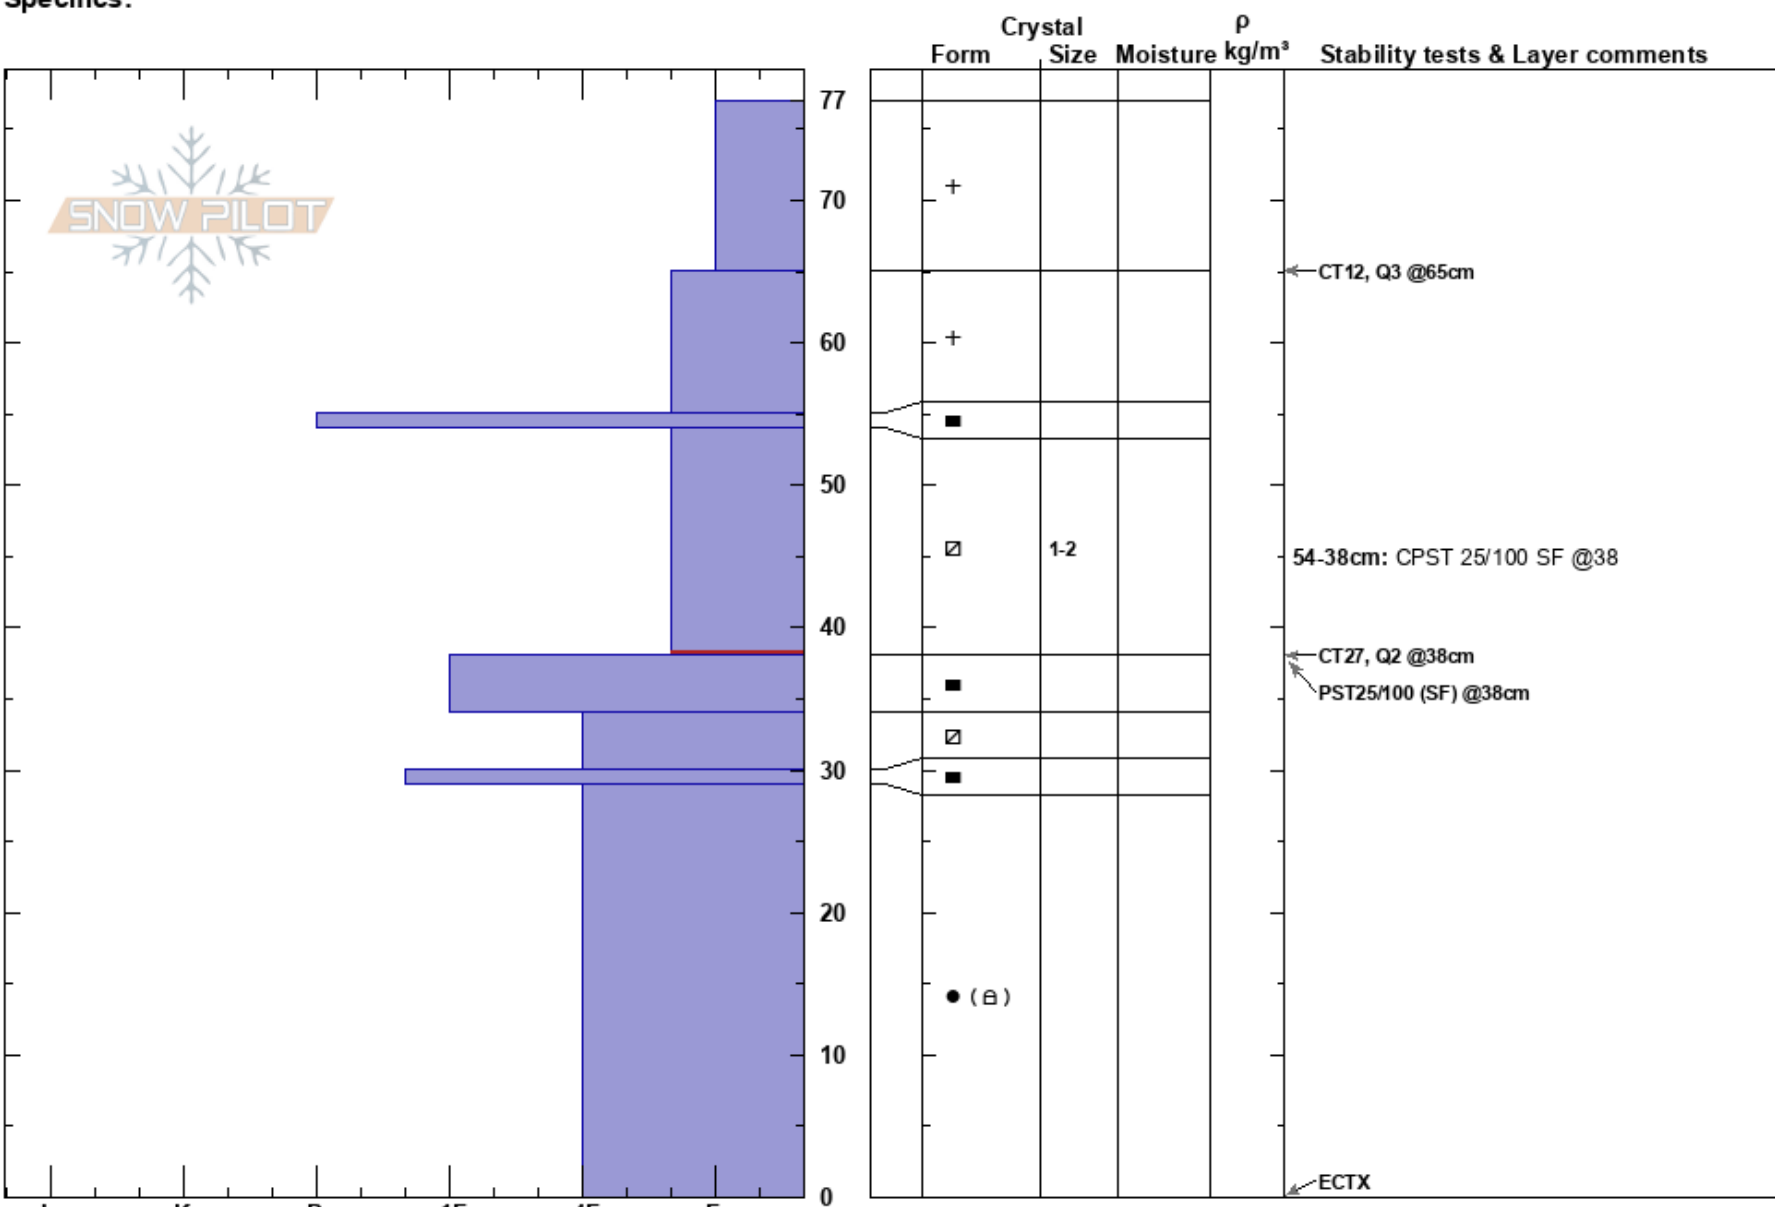

Wilderness Boundary
 Madison Range-S
 MT
 Elevation: 8820 ft
 Aspect: 226°
 Specifics:

Doug Chabot-Admin
 12/21/2017 - 11:00am
 Co-ord: 44.97705N, -111.35927W
 Slope Angle: 26°
 Wind Loading: no

Stability: Good
 Air Temperature:
 Sky Cover: SCT
 Precipitation: NO
 Wind: Calm

HS:77
 Layer Notes:
 54-38cm: CPST 25/100 SF @38
 54-38cm: Problematic layer

Notes: Pit dug by Eric Knoff and Wes Dudley.