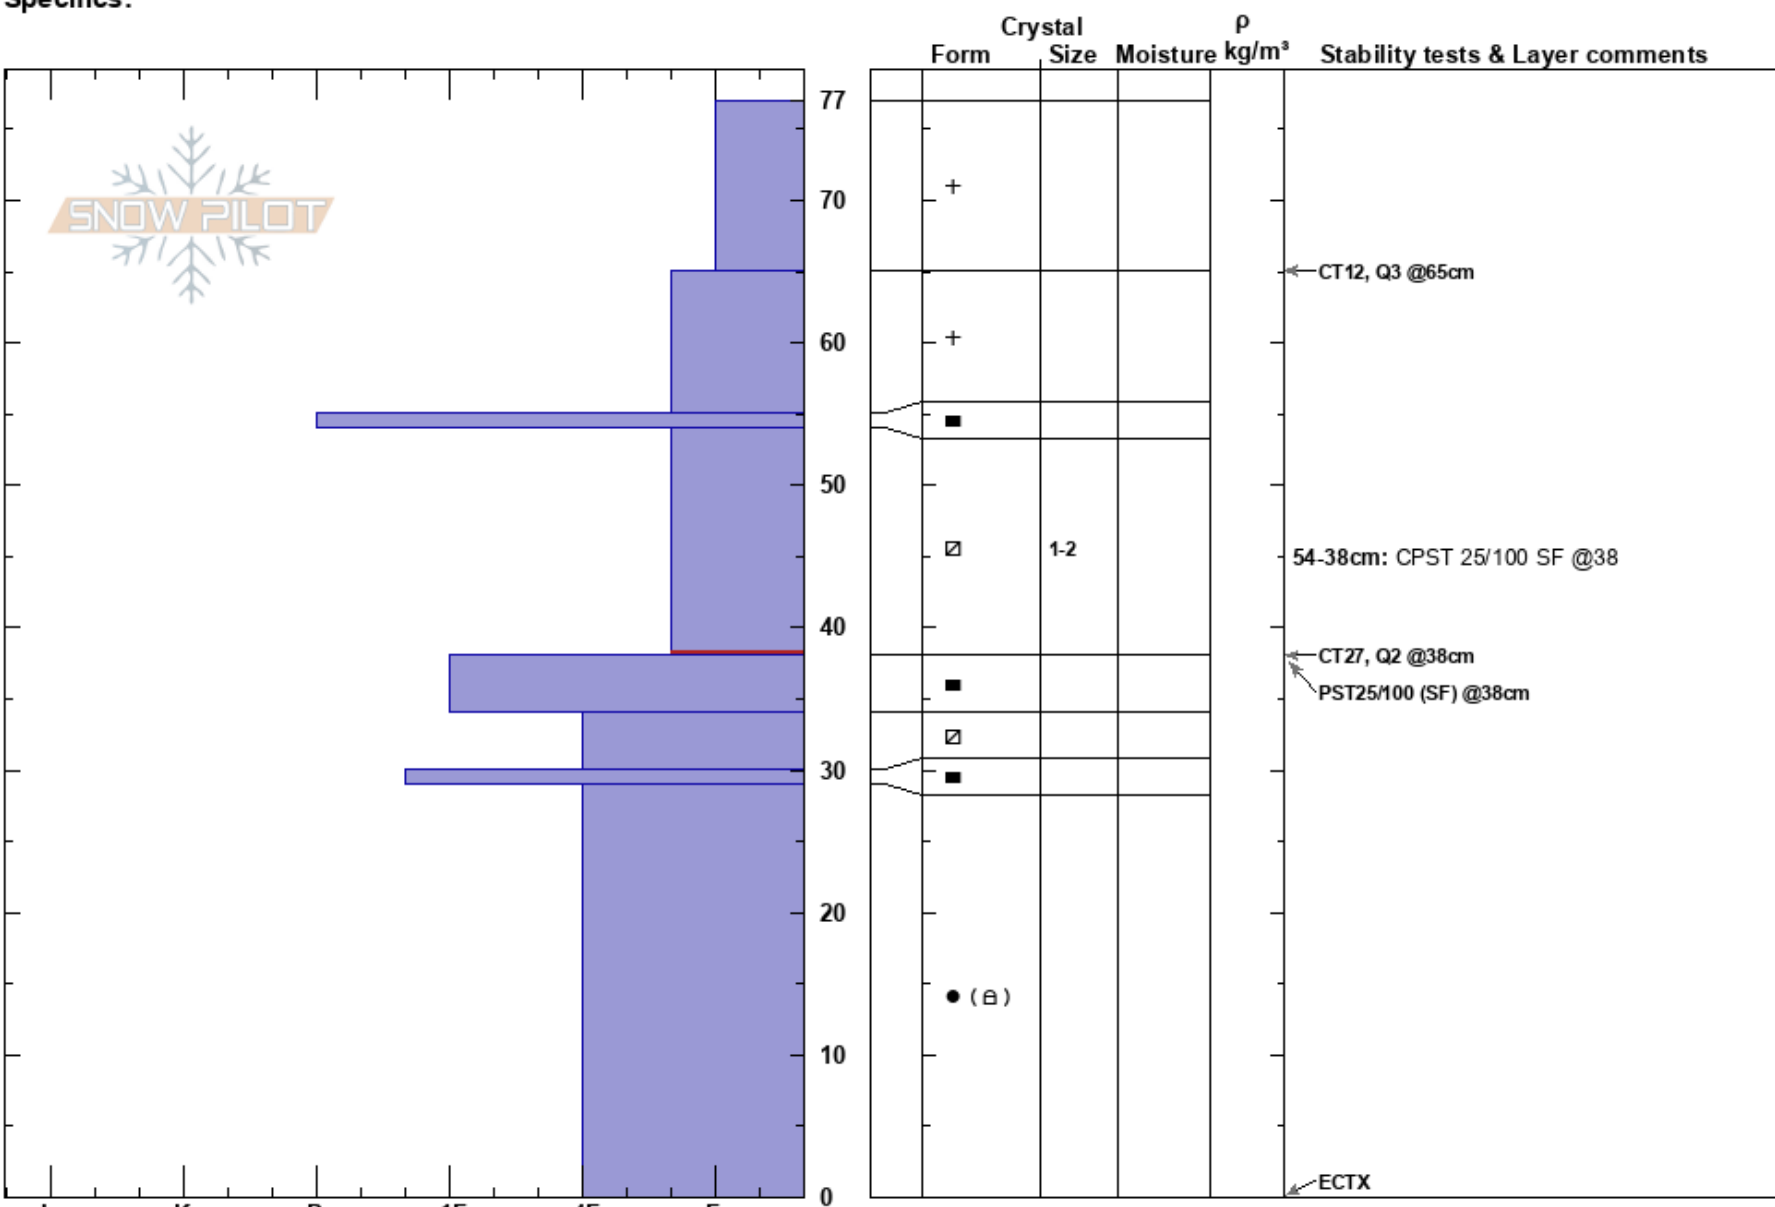

Wilderness Boundary  
 Madison Range-S  
 MT  
 Elevation: 8820 ft  
 Aspect: 226°  
 Specifics:

Doug Chabot-Admin  
 12/21/2017 - 11:00am  
 Co-ord: 44.97705N, -111.35927W  
 Slope Angle: 26°  
 Wind Loading: no

Stability: Good  
 Air Temperature:  
 Sky Cover: SCT  
 Precipitation: NO  
 Wind: Calm

HS:77  
 Layer Notes:  
 54-38cm: CPST 25/100 SF @38  
 54-38cm: Problematic layer

Notes: Pit dug by Eric Knoff and Wes Dudley.