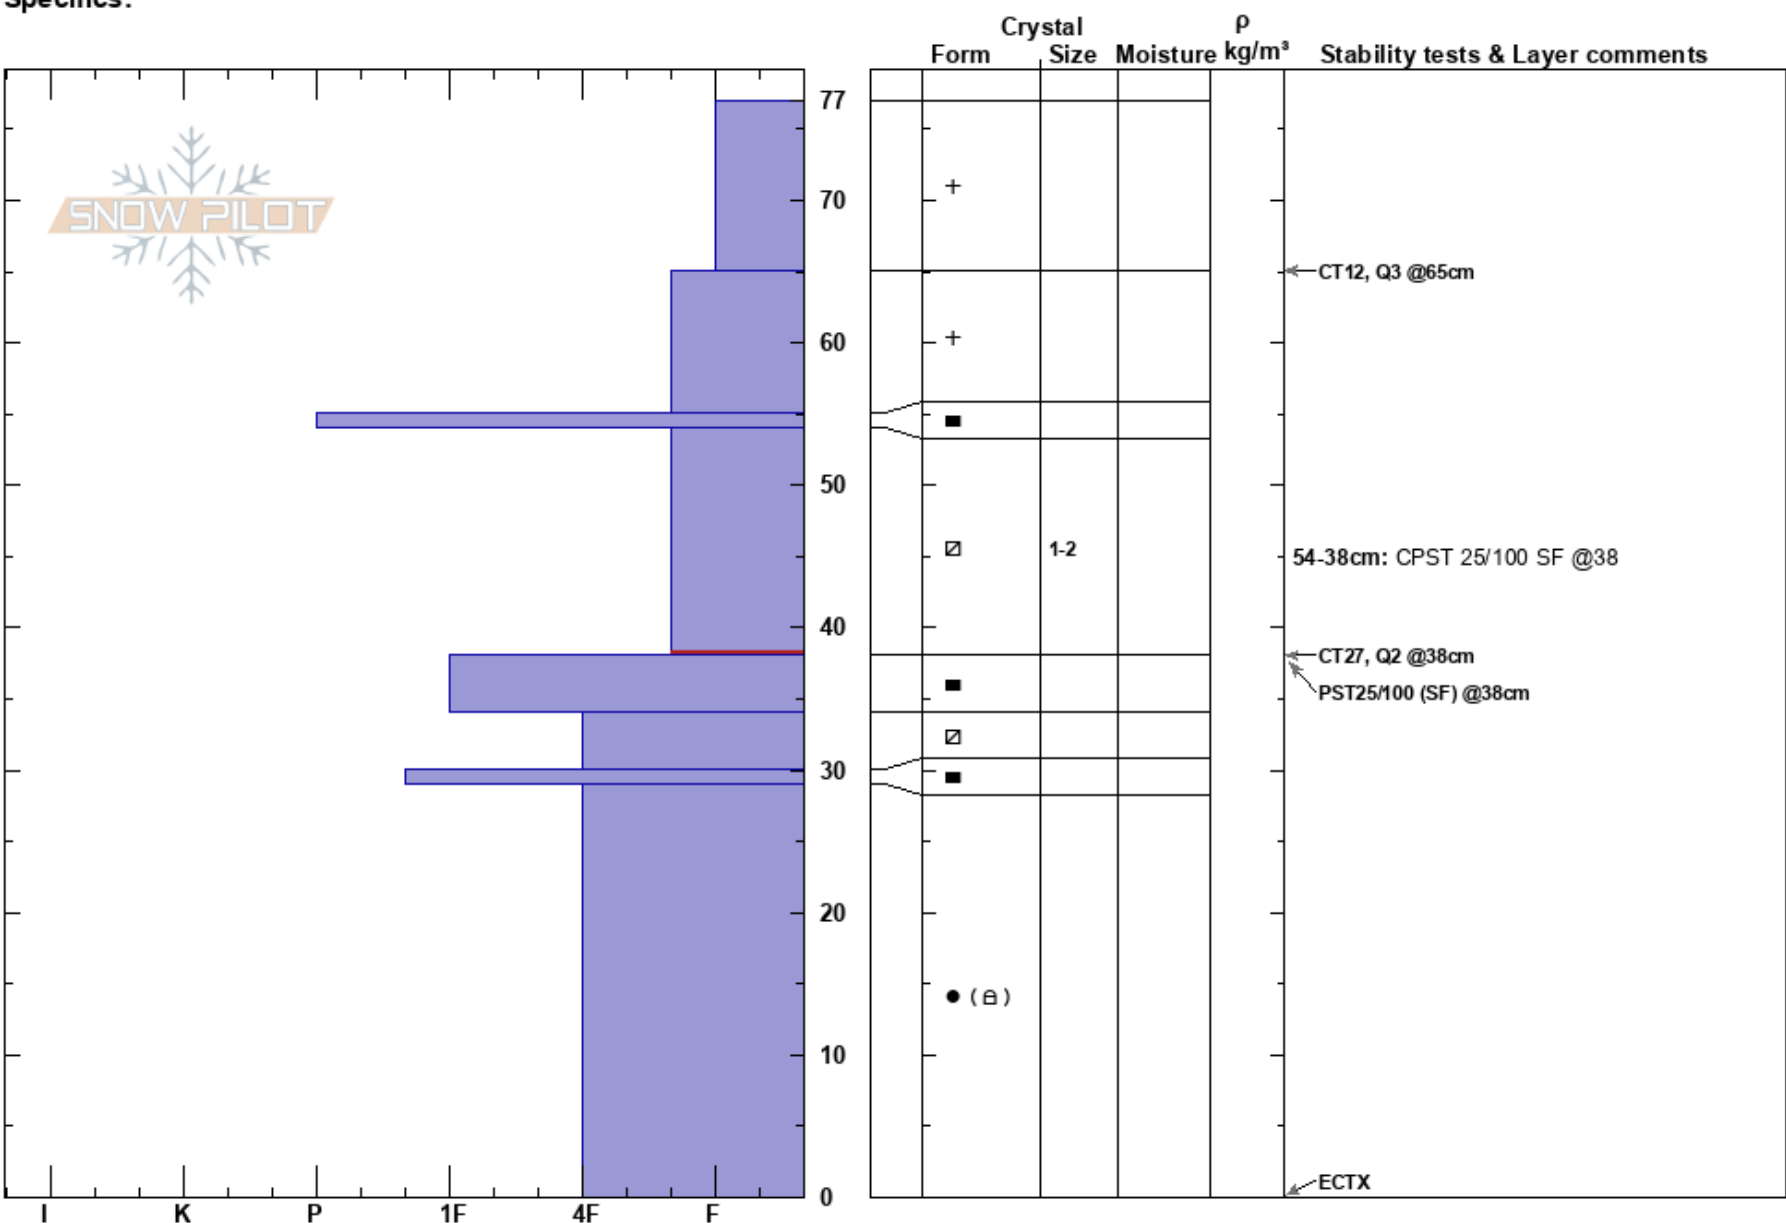

Wilderness Boundary
 Madison Range-S
 MT
 Elevation: 8820 ft
 Aspect: 226°
 Specifics:

Doug Chabot-Admin
 12/21/2017 - 11:00am
 Co-ord: 44.97705N, -111.35927W
 Slope Angle: 26°
 Wind Loading: no

Stability: Good
 Air Temperature:
 Sky Cover: SCT
 Precipitation: NO
 Wind: Calm

HS:77
 Layer Notes:
 54-38cm: CPST 25/100 SF @38
 54-38cm: Problematic layer

Notes: Pit dug by Eric Knoff and Wes Dudley.