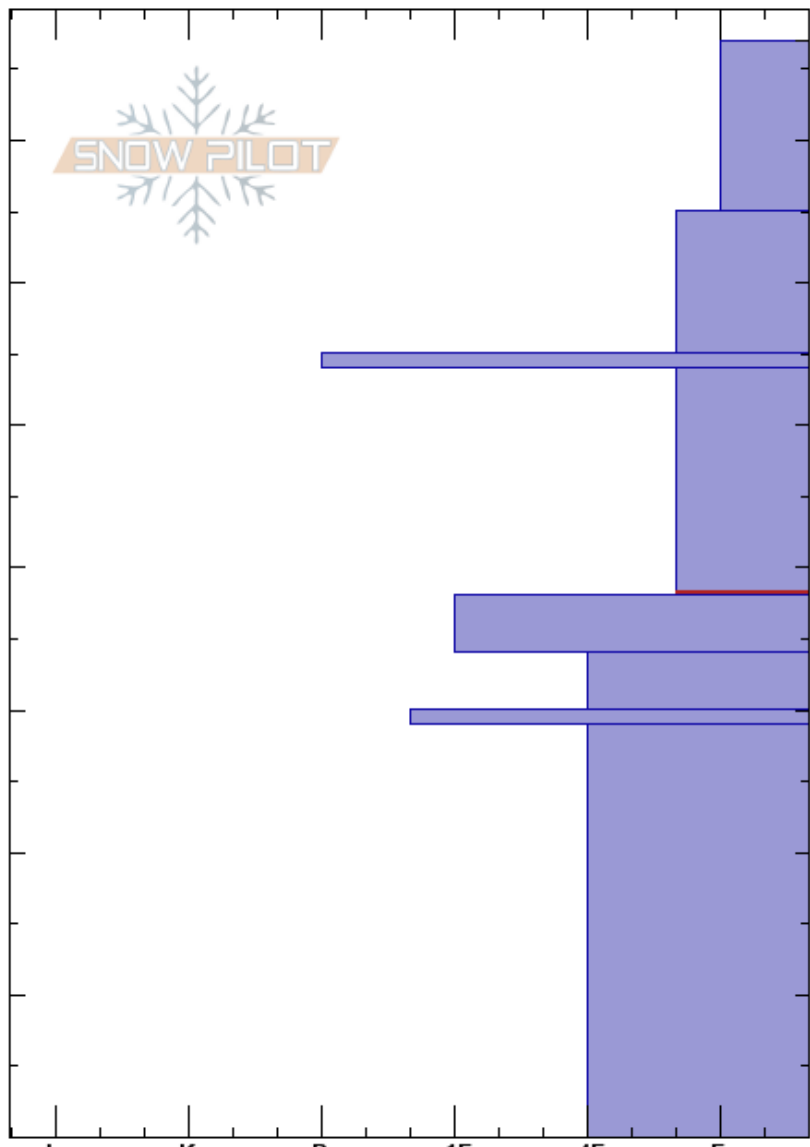

Wilderness Boundary
 Madison Range-S
 MT
 Elevation: 8820 ft
 Aspect: 226°
 Specifics:

Doug Chabot-Admin
 12/21/2017 - 11:00am
 Co-ord: 44.97705N, -111.35927W
 Slope Angle: 26°
 Wind Loading: no

Stability: Good
 Air Temperature:
 Sky Cover: SCT
 Precipitation: NO
 Wind: Calm

HS:77
 Layer Notes:
 54-38cm: CPST 25/100 SF @38
 54-38cm: Problematic layer

Height (cm)	Crystal		Moisture	ρ kg/m ³	Stability tests & Layer comments
	Form	Size			
77					
70	+				
60	+				← CT12, Q3 @65cm
55	■				
54-38	☐	1-2			54-38cm: CPST 25/100 SF @38
40	■				← CT27, Q2 @38cm ← PST25/100 (SF) @38cm
35	☐				
30	■				
15	● (B)				
0					← ECTX

Notes: Pit dug by Eric Knoff and Wes Dudley.