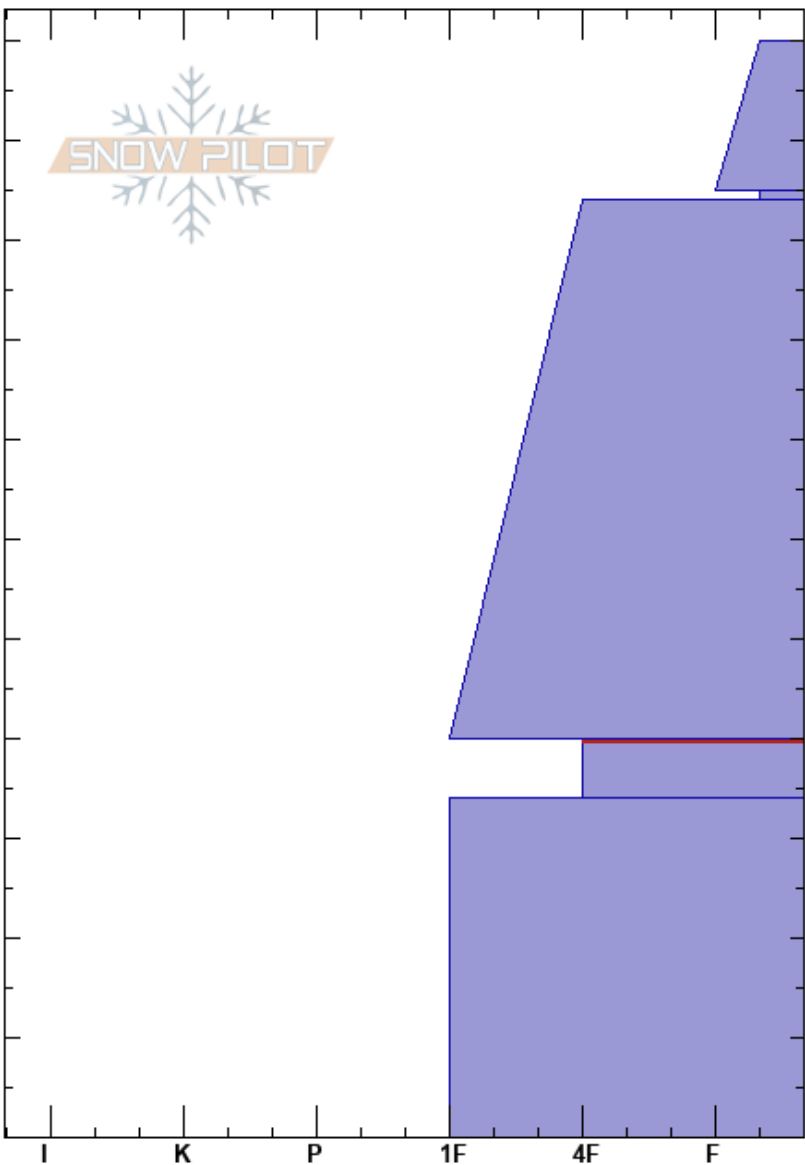

Jenny Bowl
 Rattlesnake Mtns
 MT
Elevation: 7815 ft
Aspect: SE
Specifics:

Arden Feldman
 12/16/2022 - 11:15am
Co-ord: 47.04042N, -113.98509W
Slope Angle: 24°
Wind Loading:

Stability:
Air Temperature: -11.5°C
Sky Cover: OVC
Precipitation: S-1
Wind: W Light Breeze

HS:110
Layer Notes:
 40-34cm: Problematic layer

Height (m)	Crystal		ρ kg/m ³	Stability tests & Layer comments
	Form	Size		
110				
100	/			
95	V	6		
90				
80				
70				
60	⊖	0.5-1		
50				
40	⊖	1		← CT14, SP @40cm ← CT21, SP @40cm ← PST26/100 (End) @40cm
30				
20	⊖	1		
10				
0				← ECTX (ECTP 34)