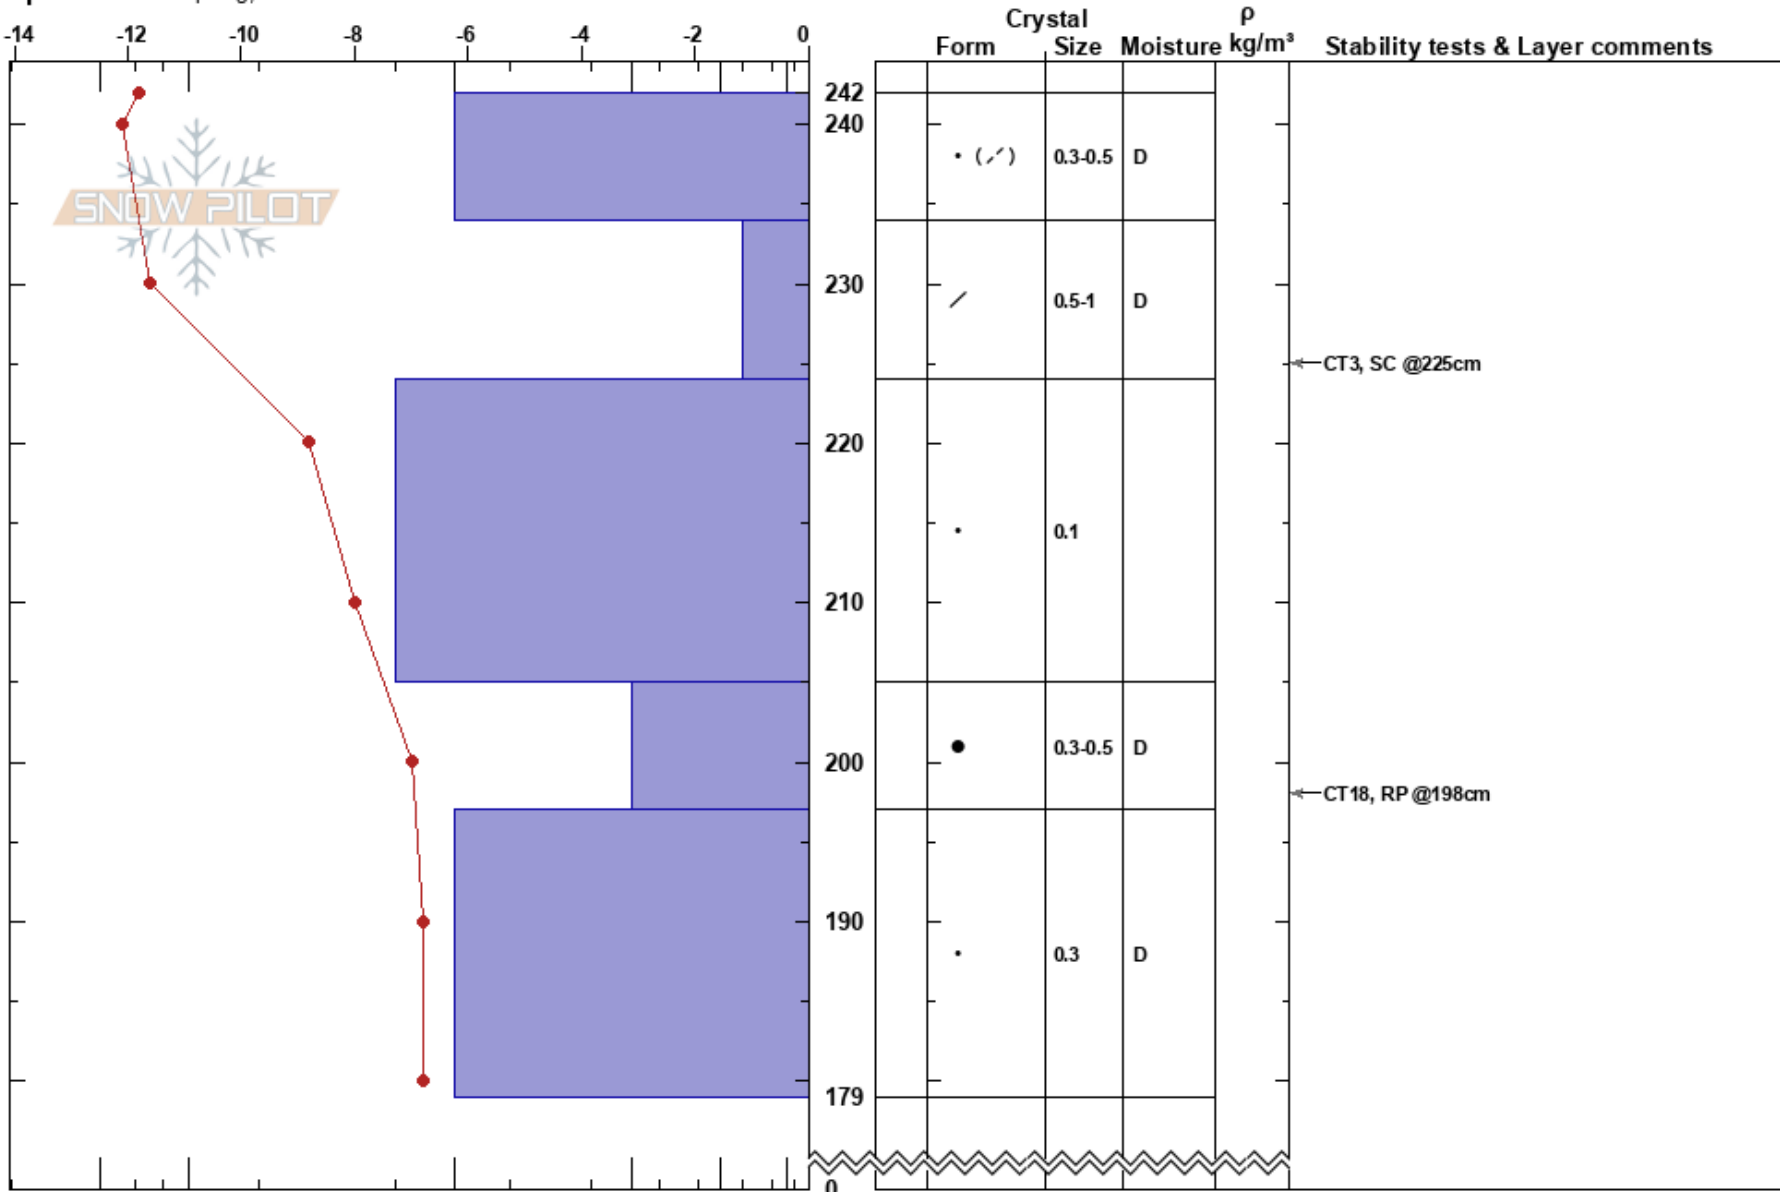

234-224cm:Problematic layer

Russia

Co-ord:

Sky Cover: SCT

Elevation: 1037 m

Slope Angle: 30°

Precipitation: NO

Aspect:

Wind Loading: previous

Wind: W Light Breeze

Specifics: Collapsing, localizer

Notes: