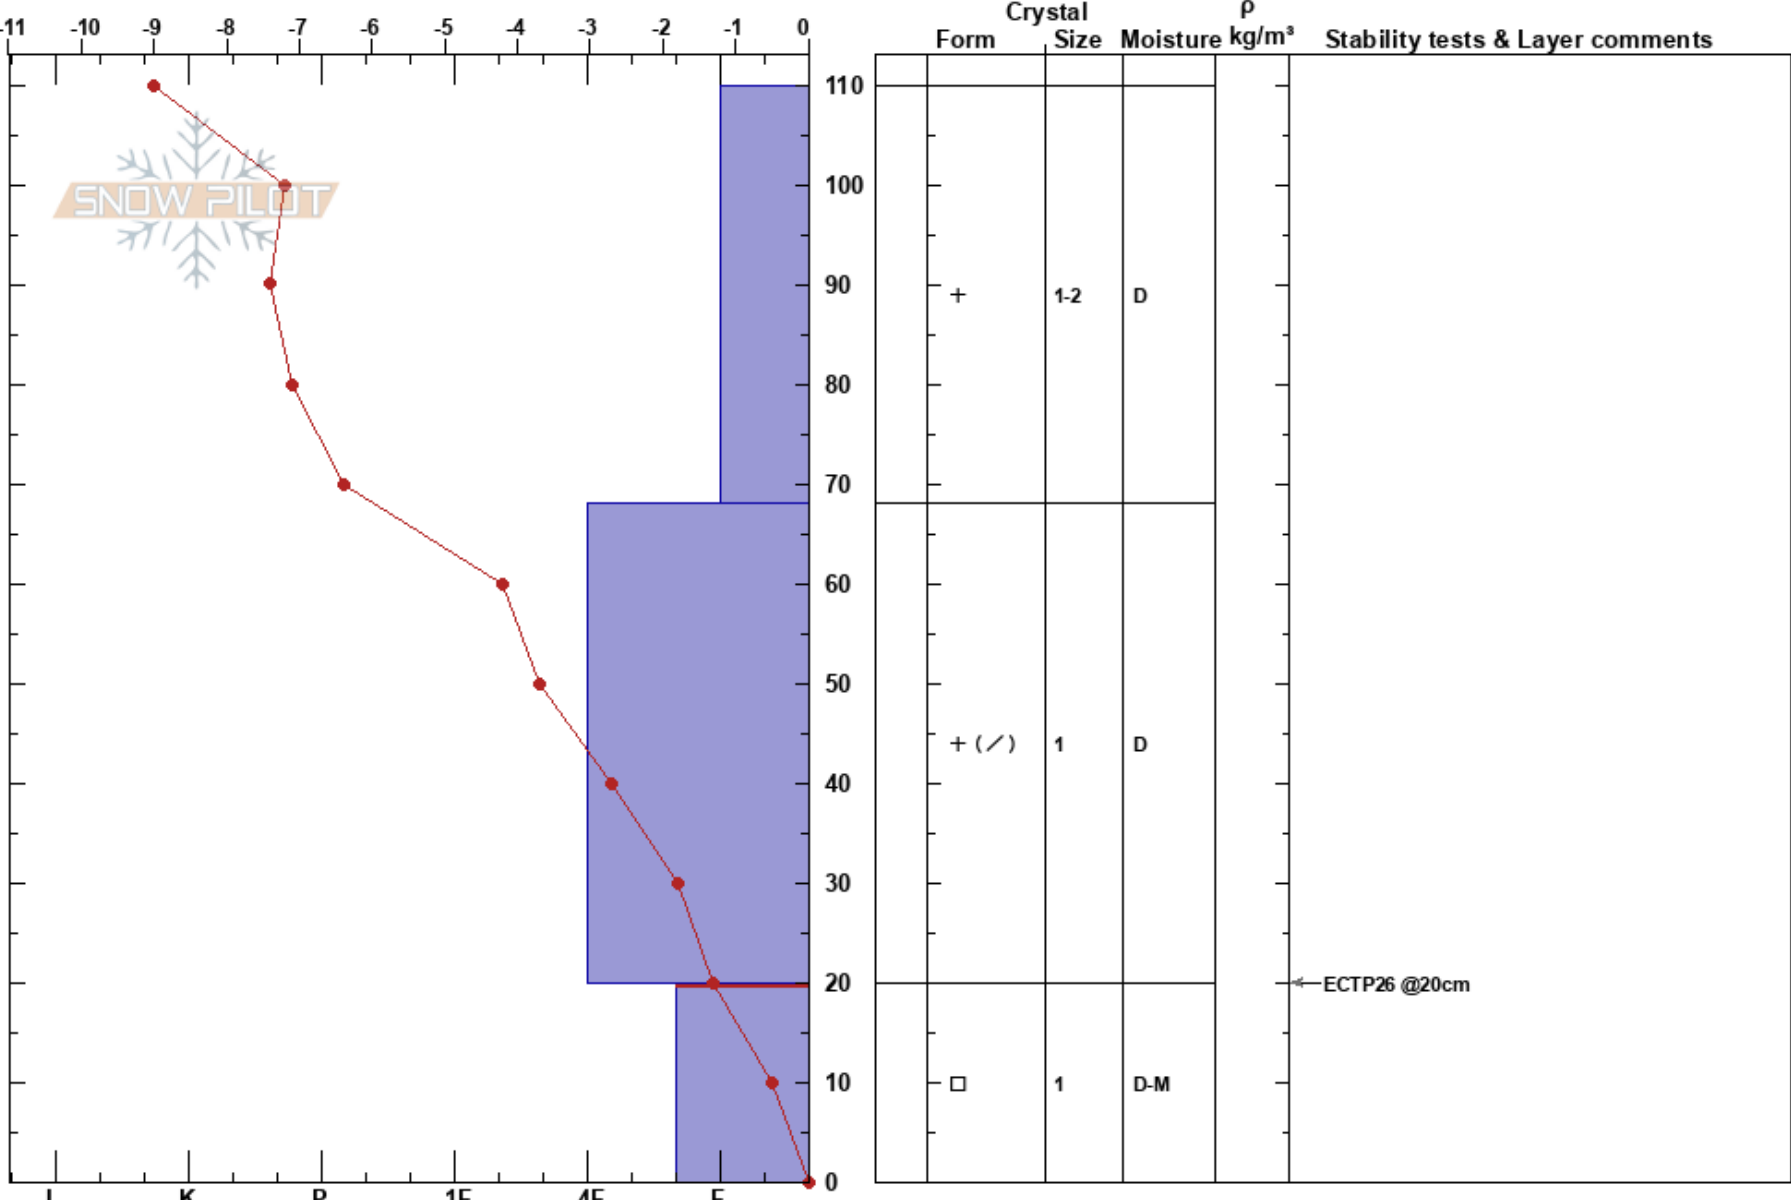

Burnout
 Lewis Range
 MT
Elevation: 5300 ft
Aspect: SE

BNSF Avalanche Safety
 12/20/2017 - 1:00pm
Co-ord: 48.25932N, -113.47305W
Slope Angle: 25°
Wind Loading: no

Stability: Poor **HS:** 110 **Layer Notes:**
Air Temperature: -10°C **PS:** 80 20-0cm: Problematic layer
Sky Cover: FEW
Precipitation: NO
Wind: Calm

Specifics: Collapsing, widespread; Cracking; Recent avalanche activity on similar slopes; Recent avalanche activity on different slopes

Notes: Widespread collapsing and cracking from rail grade to pit location.