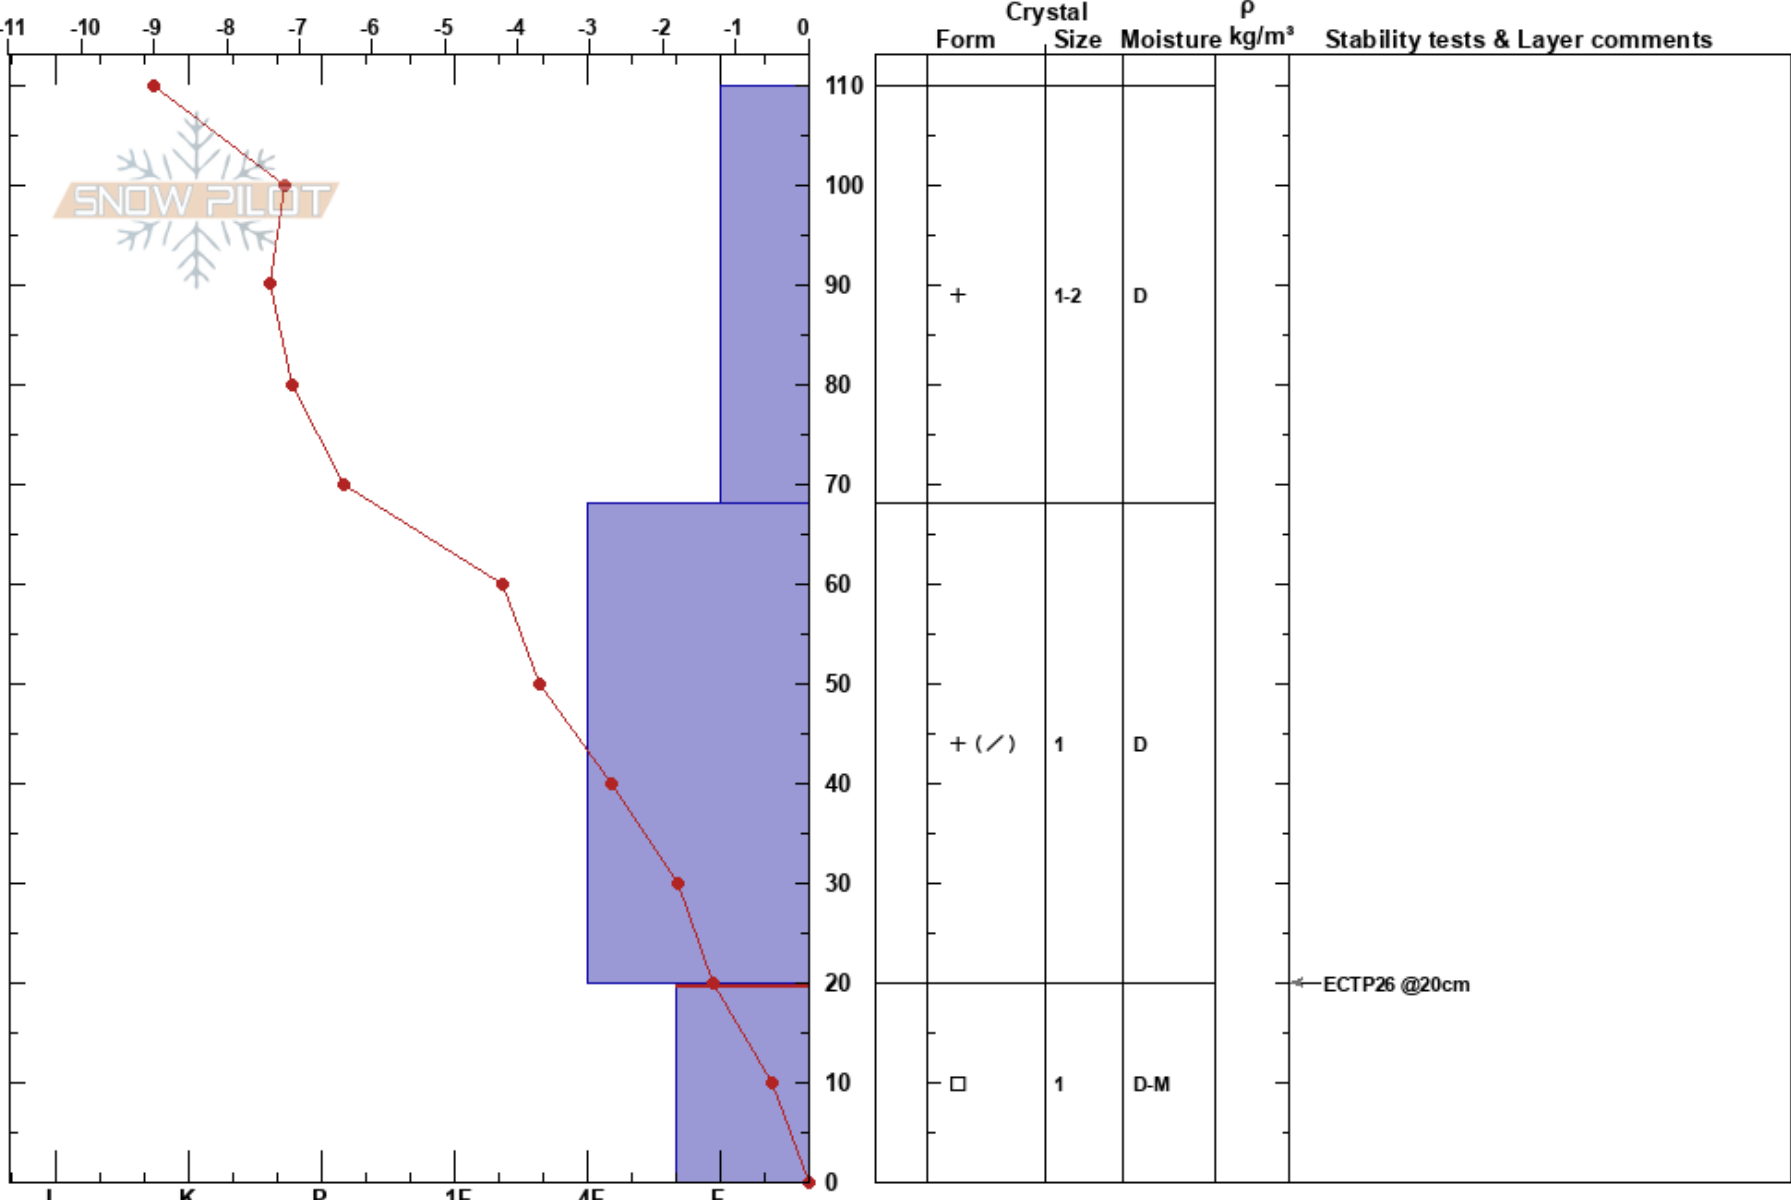

Burnout
 Lewis Range
 MT
Elevation: 5300 ft
Aspect: SE

BNSF Avalanche Safety
 12/20/2017 - 1:00pm
Co-ord: 48.25932N, -113.47305W
Slope Angle: 25°
Wind Loading: no

Stability: Poor **HS:**110 **Layer Notes:**
Air Temperature: -10°C **PS:** 80 20-0cm: Problematic layer
Sky Cover: FEW
Precipitation: NO
Wind: Calm

Specifics: Collapsing, widespread; Cracking; Recent avalanche activity on similar slopes; Recent avalanche activity on different slopes

Notes: Widespread collapsing and cracking from rail grade to pit location.