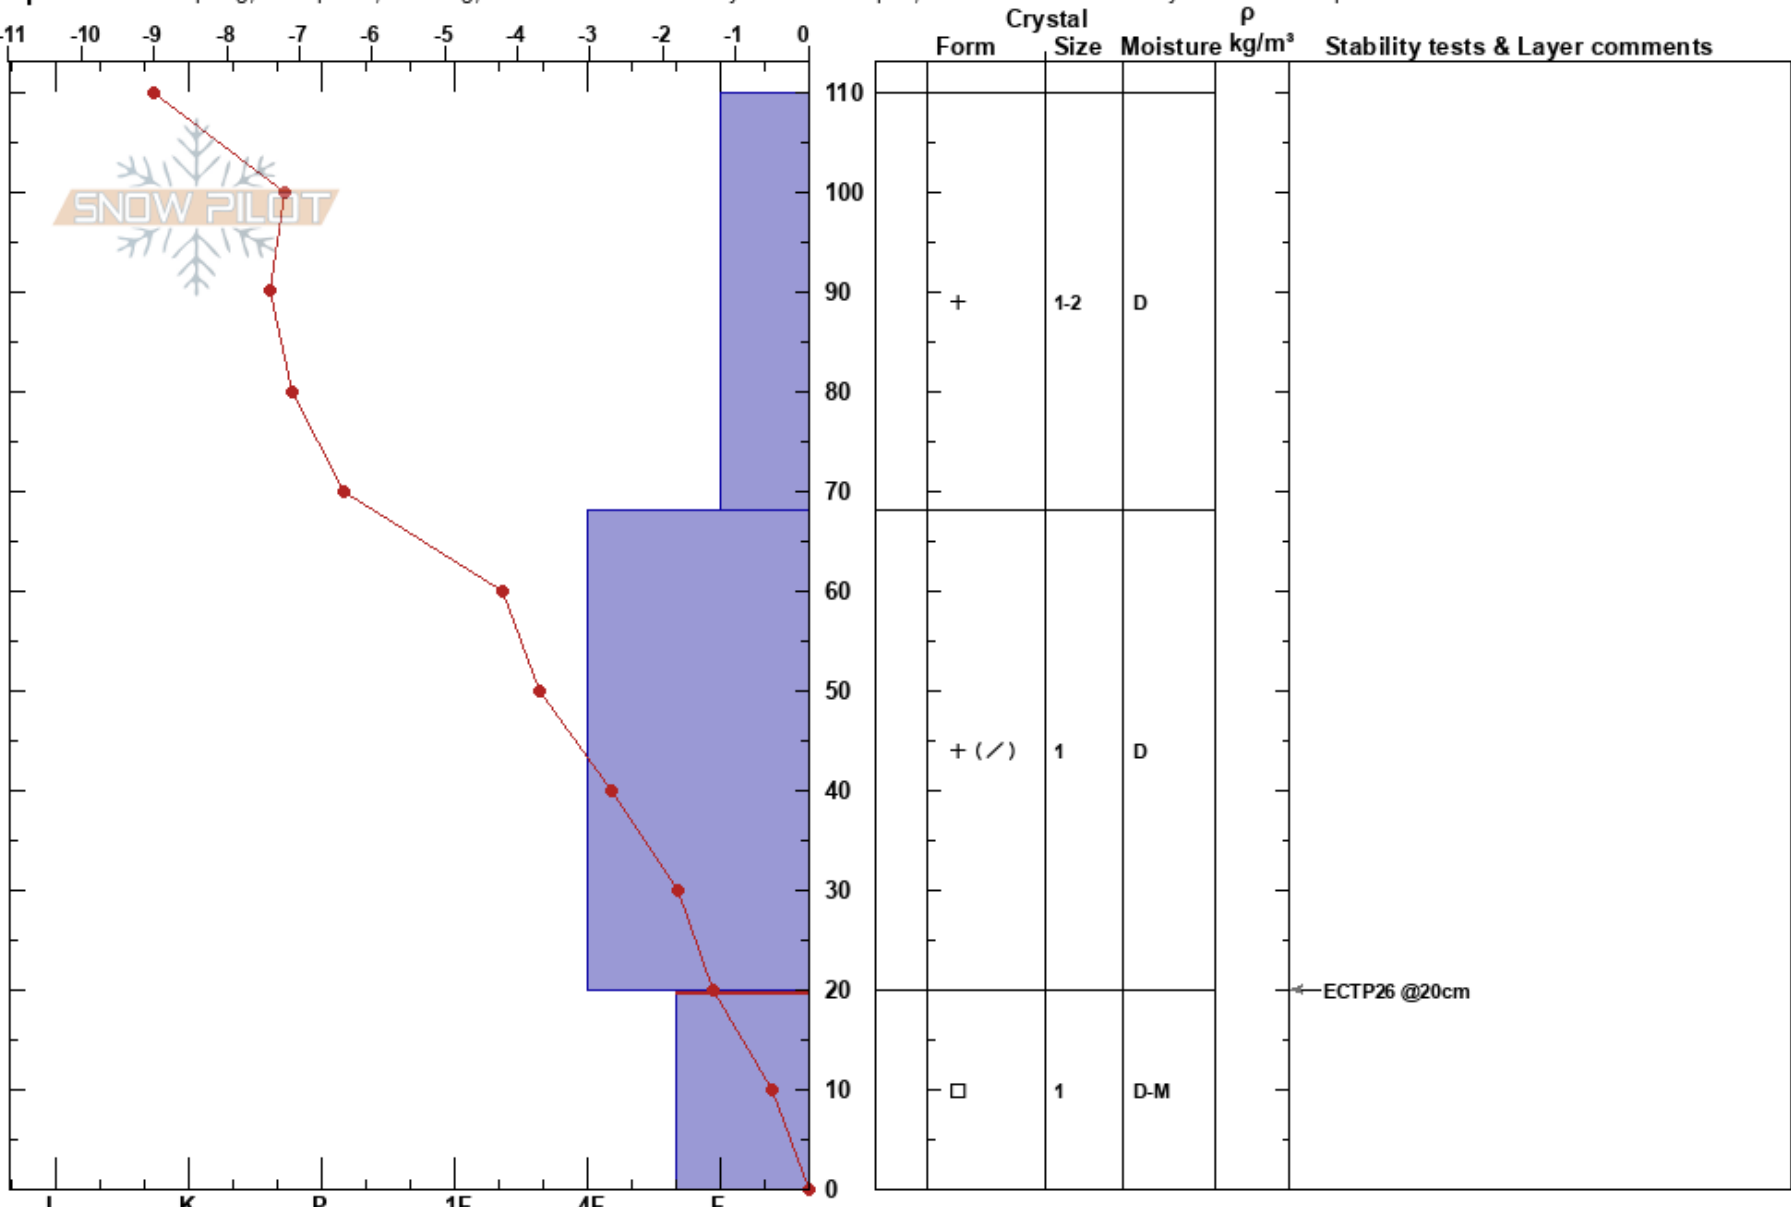

Burnout
 Lewis Range
 MT
Elevation: 5300 ft
Aspect: SE

BNSF Avalanche Safety
 12/20/2017 - 1:00pm
Co-ord: 48.25932N, -113.47305W
Slope Angle: 25°
Wind Loading: no

Stability: Poor **HS:** 110 **Layer Notes:**
Air Temperature: -10°C **PS:** 80 20-0cm: Problematic layer
Sky Cover: FEW
Precipitation: NO
Wind: Calm

Specifics: Collapsing, widespread; Cracking; Recent avalanche activity on similar slopes; Recent avalanche activity on different slopes

Notes: Widespread collapsing and cracking from rail grade to pit location.