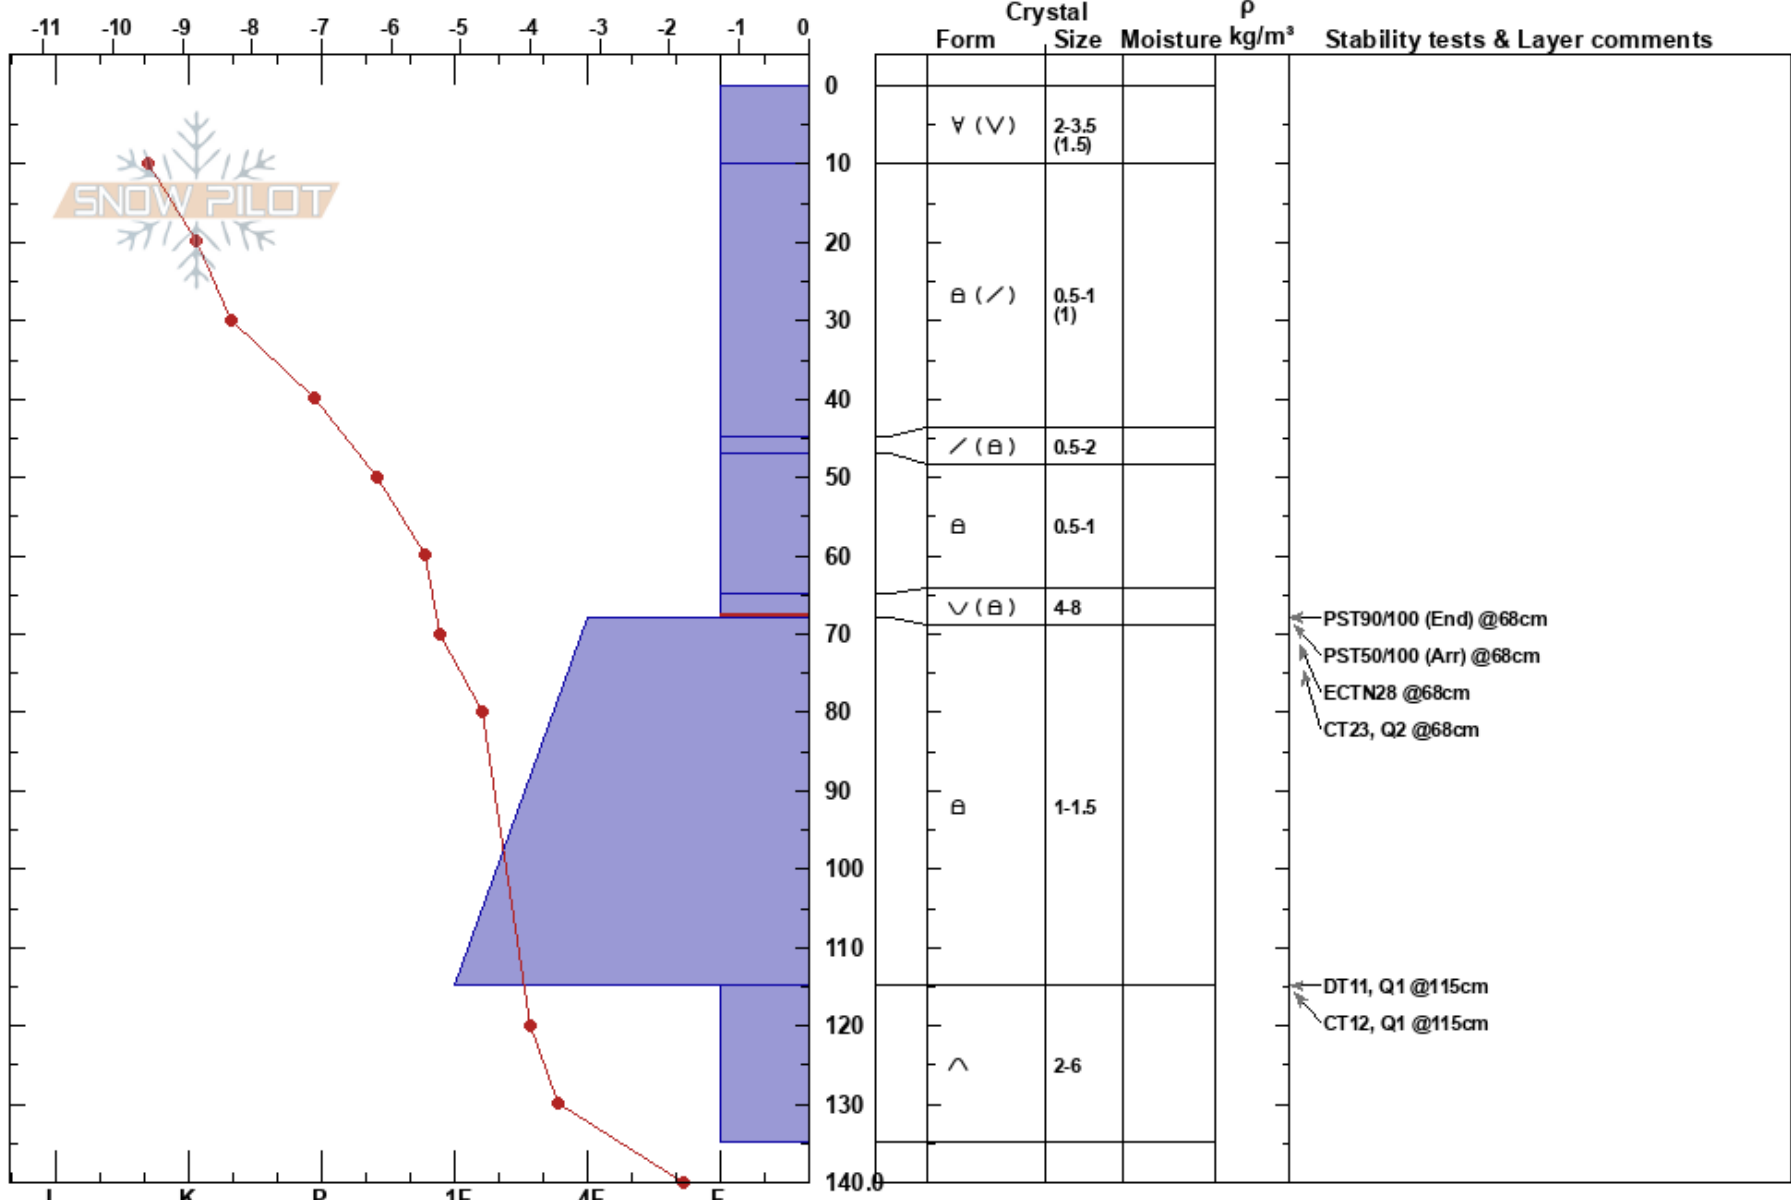

Schweizer Backside
 Selkirk Mtns
 ID
 Elevation: 6000 ft
 Aspect: 303°

Kevin Stolbrock
 12/16/2022 - 11:00am
 Co-ord: 48.37471N, -116.64013E
 Slope Angle: 37°
 Wind Loading: previous

Stability: Good
 Air Temperature: -12.2°C
 Sky Cover: X
 Precipitation: NO
 Wind: SW Light Breeze

HS:150
 PF:61
 PS:22
 Layer Notes:
 65-68cm: Observed large SH preserved
 65-68cm: Problematic layer

Specifics: Ski tracks on slope

Notes: