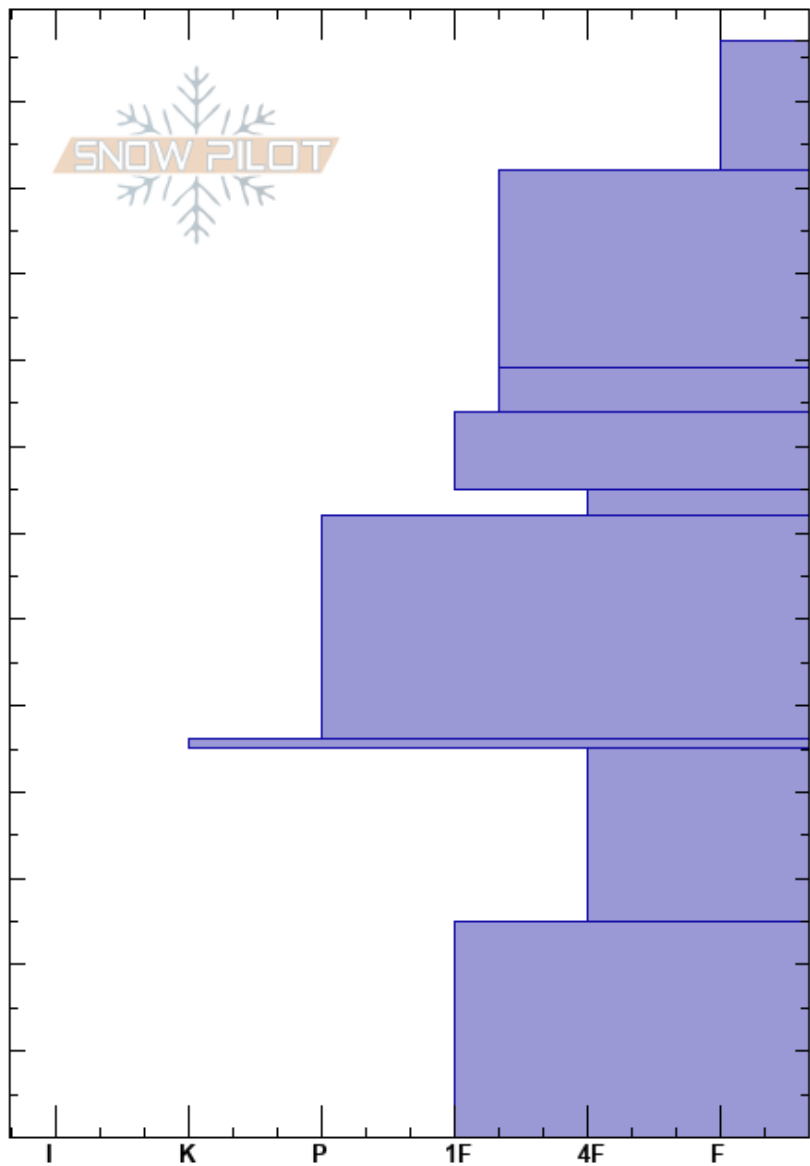

Eagle Run  
 Wasatch Range  
 UT  
 Elevation: 10490 ft  
 Aspect: 113°

Zach Thompson  
 12/16/2022 - 11:00am  
 Co-ord: 40.56031N, -111.59705E  
 Slope Angle: 25°  
 Wind Loading:

Stability: Poor  
 Air Temperature: 15°F  
 Sky Cover: CLR  
 Precipitation: NO  
 Wind: Calm  
 HS:127  
 PF:40  
 PS:25  
 45-25cm: Problematic layer

Specifics: Collapsing, localized; Recent avalanche activity on similar slopes

Crystal Form	Crystal Size	Moisture	$\rho$ kg/m <sup>3</sup>	Stability tests & Layer comments
⊗ (□)	5			
⊗ ⊗	1			← ECTP23 @45cm
□	2			
				← ECTX