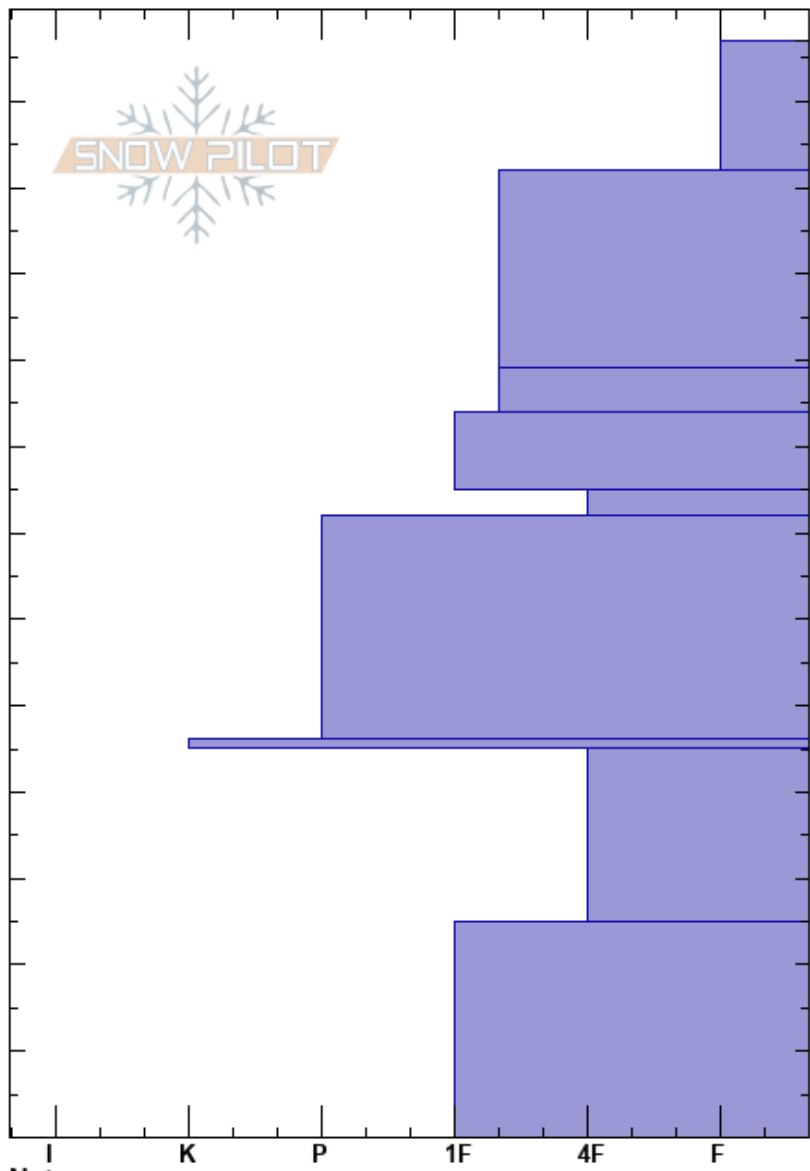

Eagle Run
 Wasatch Range
 UT
 Elevation: 10490 ft
 Aspect: 113°

Zach Thompson
 12/16/2022 - 11:00am
 Co-ord: 40.56031N, -111.59705E
 Slope Angle: 25°
 Wind Loading:

Stability: Poor
 Air Temperature: 15°F
 Sky Cover: CLR
 Precipitation: NO
 Wind: Calm
 HS:127
 PF:40
 PS:25
 45-25cm: Problematic layer

Specifics: Collapsing, localized; Recent avalanche activity on similar slopes

Crystal Form	Crystal Size	Moisture	ρ kg/m ³	Stability tests & Layer comments
⊗ (□)	5			
⊗ ⊗	1			← ECTP23 @45cm
□	2			
				← ECTX