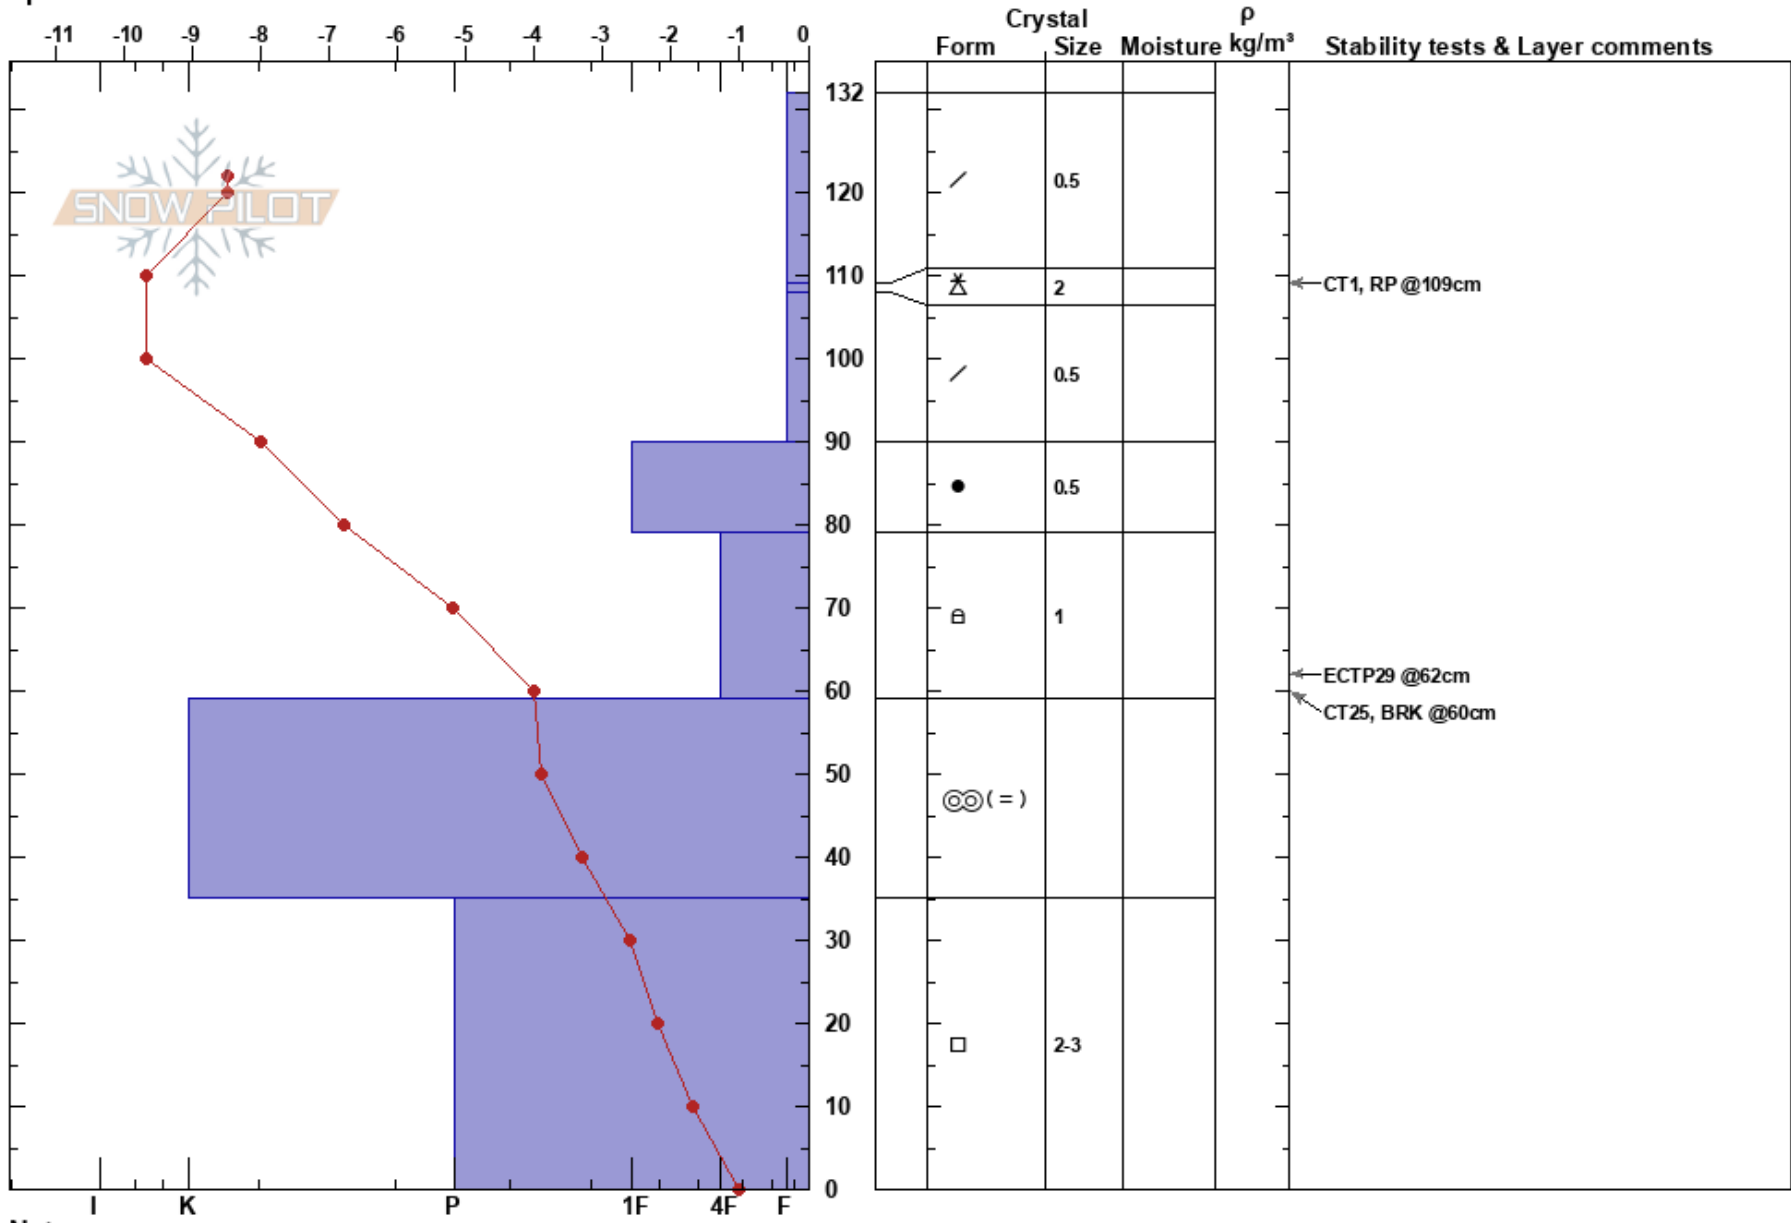

Powder Pocket
 Canadian Rockies
 AB
 Elevation: 1900 m
 Aspect: E
 Specifics:

Jake Foster
 21/12/2017 - 12:15
 Co-ord: 49.29632N, -114.42072W
 Slope Angle: 30°
 Wind Loading:

Stability: **HS:132**
 Air Temperature: -9°C **PF:70**
 Sky Cover: BKN
 Precipitation: S-1
 Wind: E Light Breeze

Layer Notes:

Notes: B. Millis and T. Ross
 Convex roll over, juvenile trees, sheltered