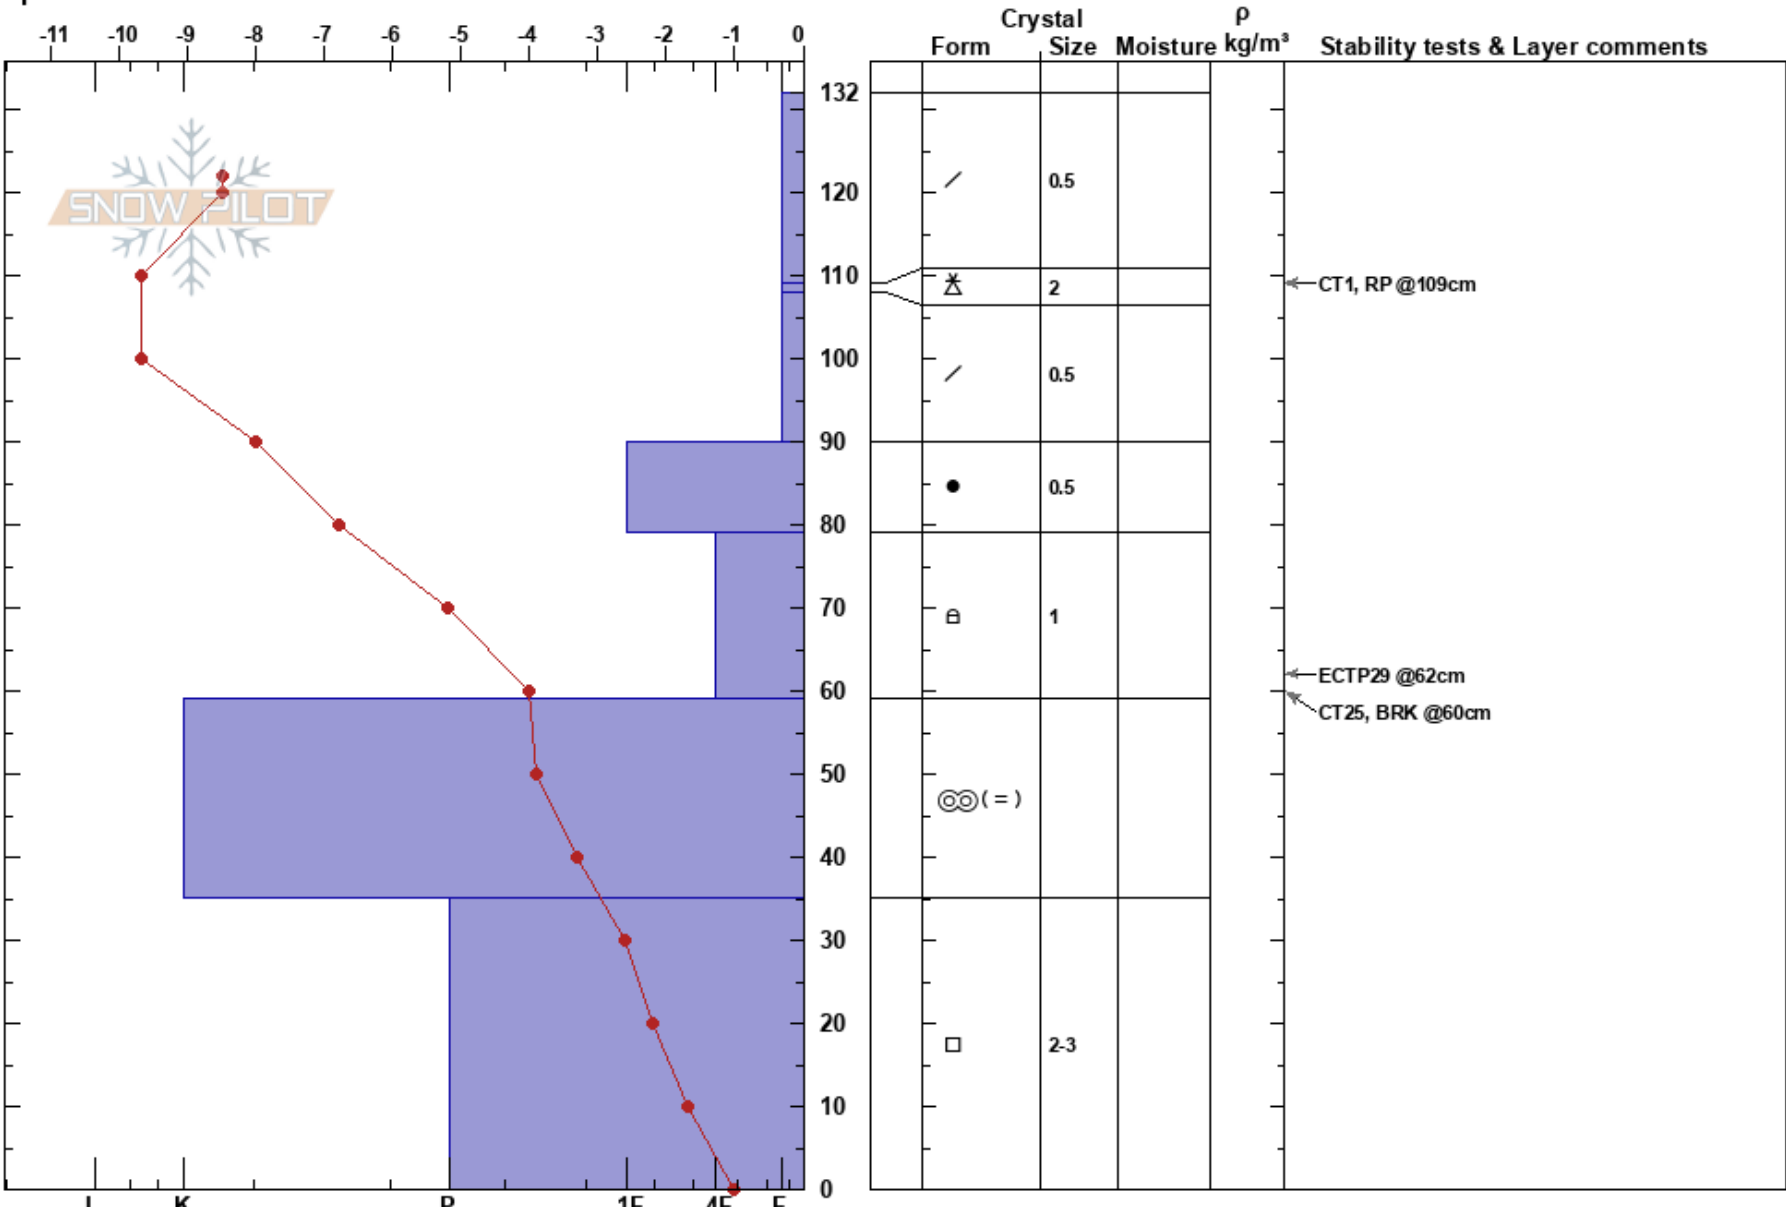

Powder Pocket
 Canadian Rockies
 AB
 Elevation: 1900 m
 Aspect: E
 Specifics:

Jake Foster
 21/12/2017 - 12:15
 Co-ord: 49.29632N, -114.42072W
 Slope Angle: 30°
 Wind Loading:

Stability:
 Air Temperature: -9°C
 Sky Cover: BKN
 Precipitation: S-1
 Wind: E Light Breeze

HS:132
 PF:70

Layer Notes:

Notes: B. Millis and T. Ross
 Convex roll over, juvenile trees, sheltered