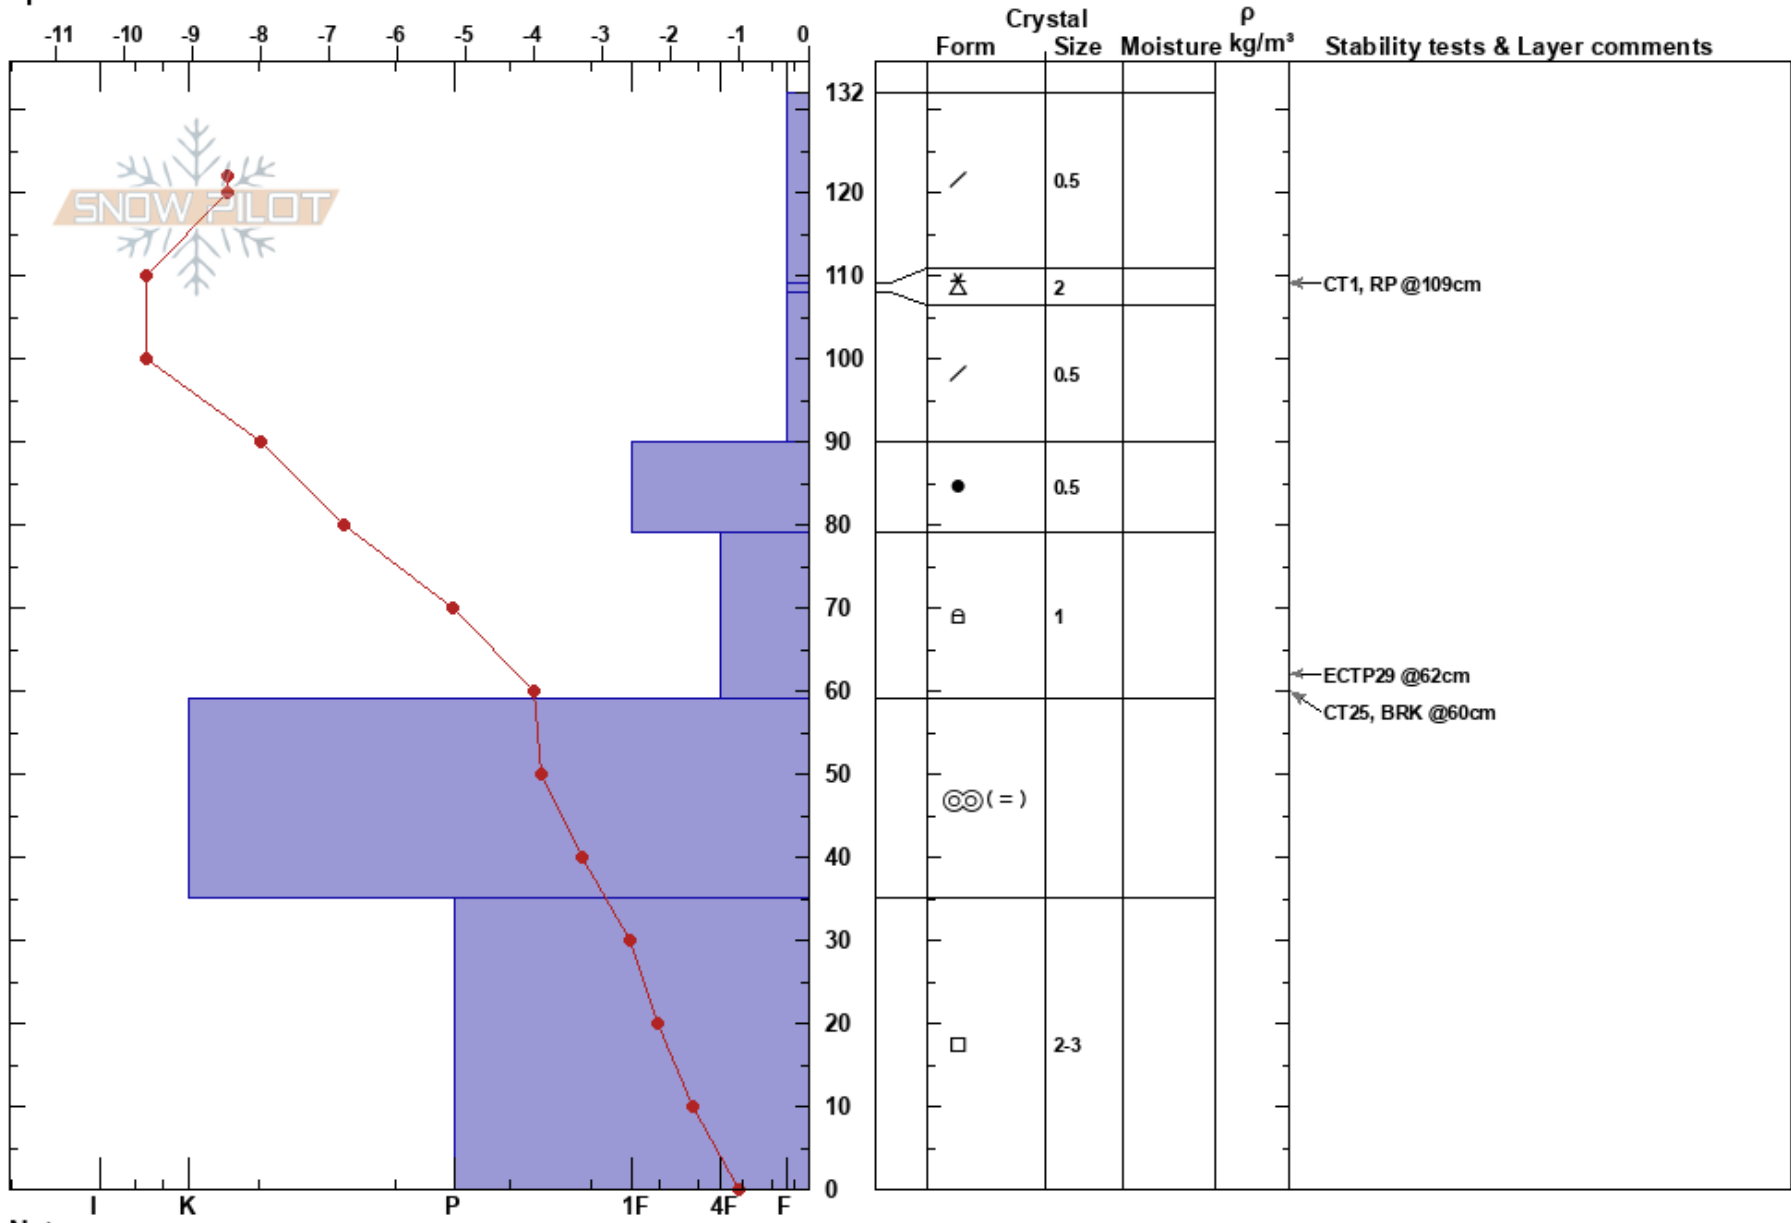

Powder Pocket  
 Canadian Rockies  
 AB  
 Elevation: 1900 m  
 Aspect: E  
 Specifics:

Jake Foster  
 21/12/2017 - 12:15  
 Co-ord: 49.29632N, -114.42072W  
 Slope Angle: 30°  
 Wind Loading:

Stability:  
 Air Temperature: -9°C  
 Sky Cover: BKN  
 Precipitation: S-1  
 Wind: E Light Breeze

HS:132 PF:70

Layer Notes:

Notes: B. Millis and T. Ross  
 Convex roll over, juvenile trees, sheltered