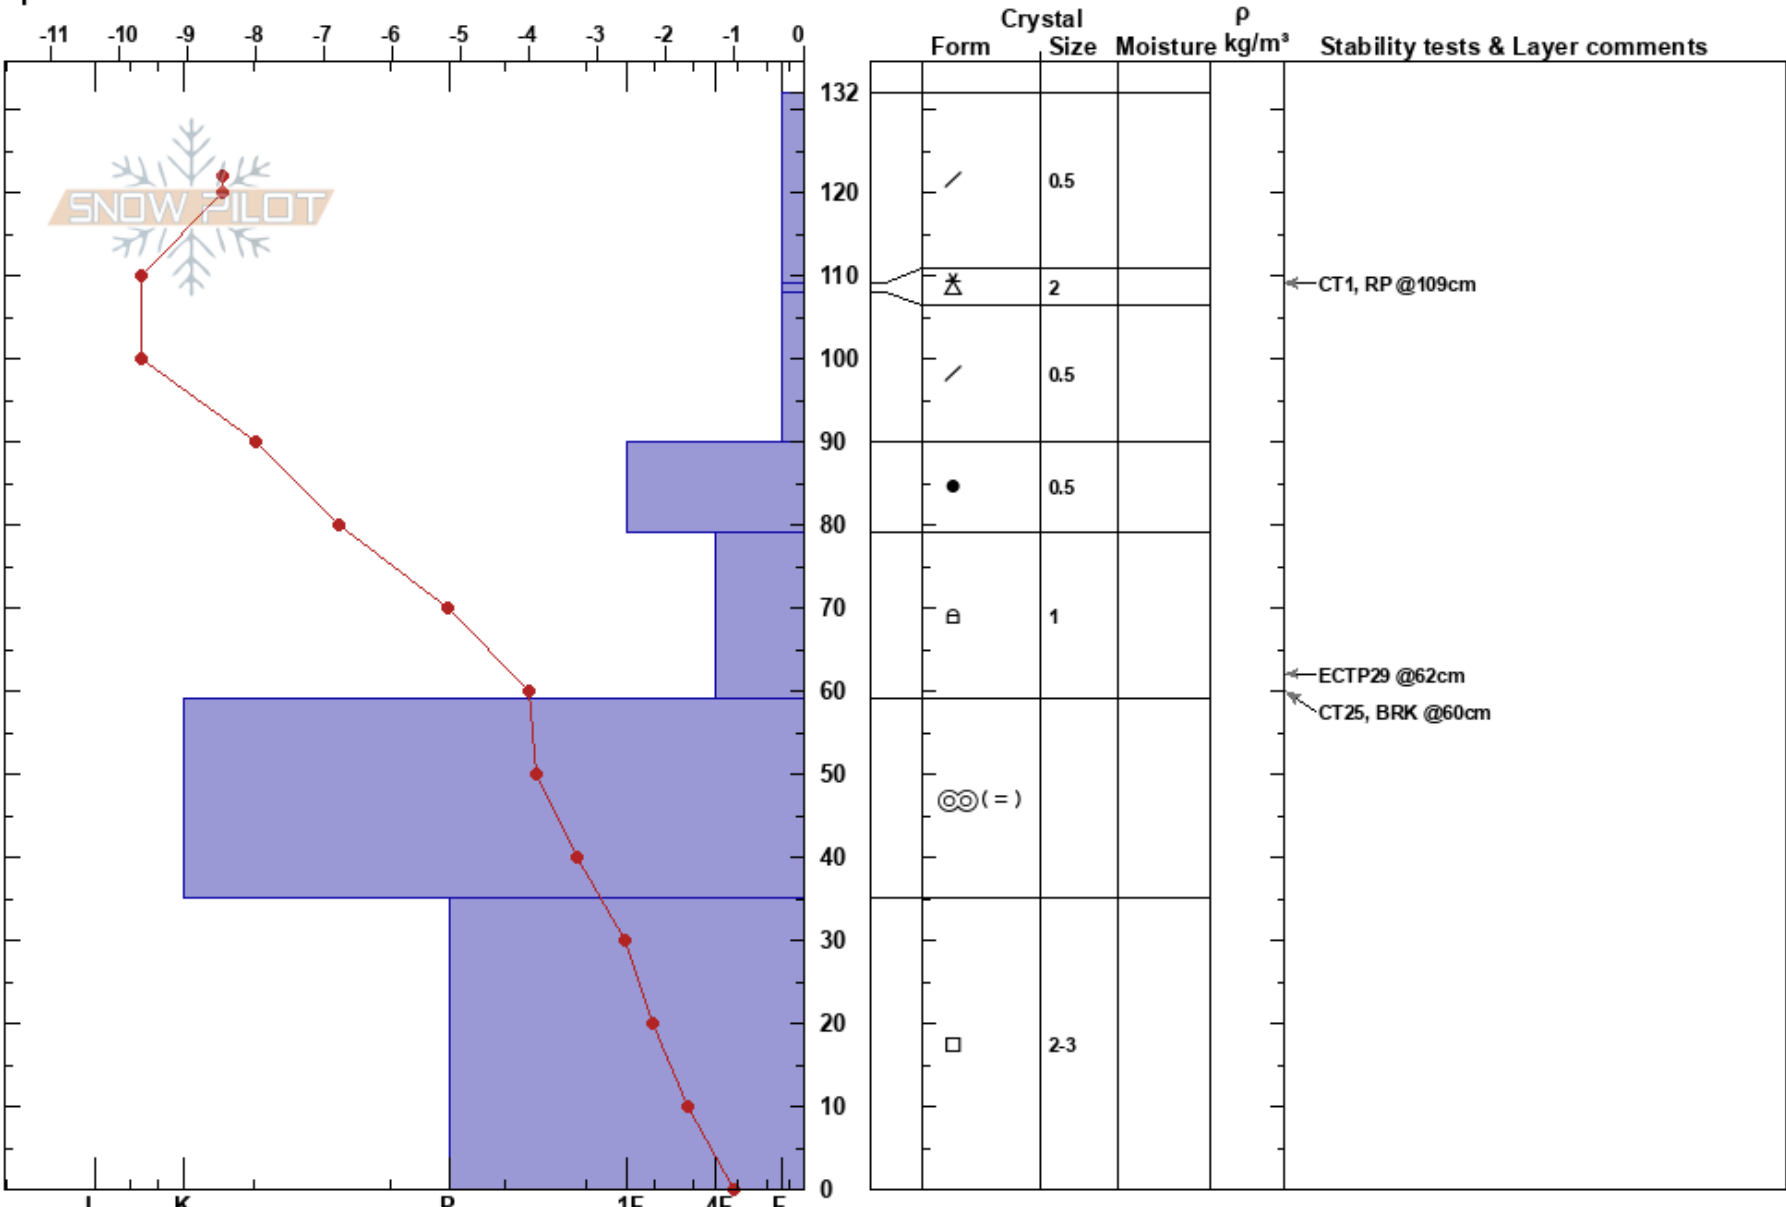

Powder Pocket  
 Canadian Rockies  
 AB  
 Elevation: 1900 m  
 Aspect: E  
 Specifics:

Jake Foster  
 21/12/2017 - 12:15  
 Co-ord: 49.29632N, -114.42072W  
 Slope Angle: 30°  
 Wind Loading:

Stability:  
 Air Temperature: -9°C  
 Sky Cover: BKN  
 Precipitation: S-1  
 Wind: E Light Breeze

HS:132  
 PF:70

Layer Notes:

Notes: B. Millis and T. Ross  
 Convex roll over, juvenile trees, sheltered