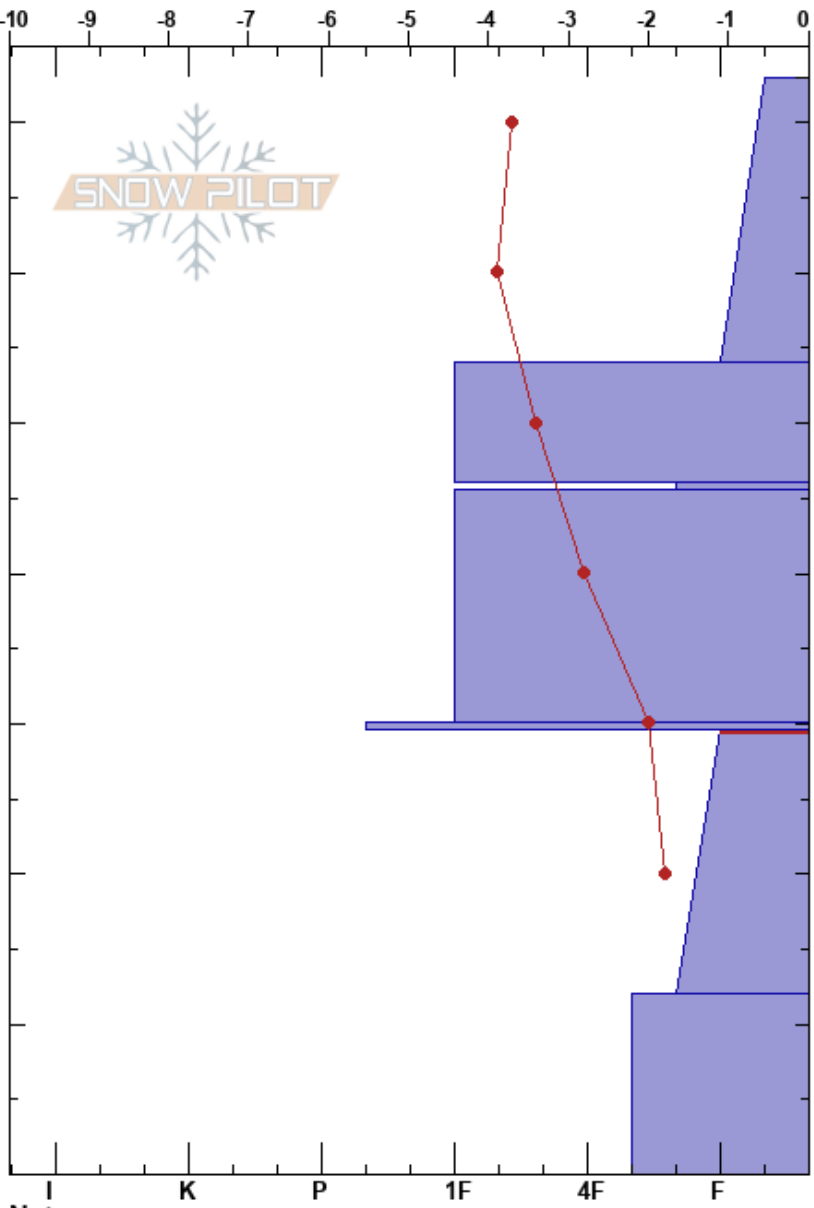

Sunrise Hill
 Bear River Range
 UT
 Elevation: 7755 ft
 Aspect: E

toby weed
 12/15/2022 - 2:20pm
 Co-ord: 41.91929N, -111.46526W
 Slope Angle: 23°
 Wind Loading: yes

Stability: Poor
 Air Temperature: -5.7°C
 Sky Cover: BKN
 Precipitation: NO
 Wind: NW Moderate

HS:73
 PF:70
 PS:15
 29.5-12cm: Problematic layer

Specifics: Collapsing, widespread; Cracking; Recent avalanche activity on similar slopes; Recent avalanche activity on different slopes

[More Pit Specifics below]

Crystal Form	Size	Moisture	ρ kg/m ³	Stability tests & Layer comments
+				
•				
∇				← STE @46cm
•				
∇ ⊙ ⊙				← ECTP10 @29.5cm
	2-3			
□	2-3			

Notes: Additional Pit Specifics: Snowmobile tracks on slope