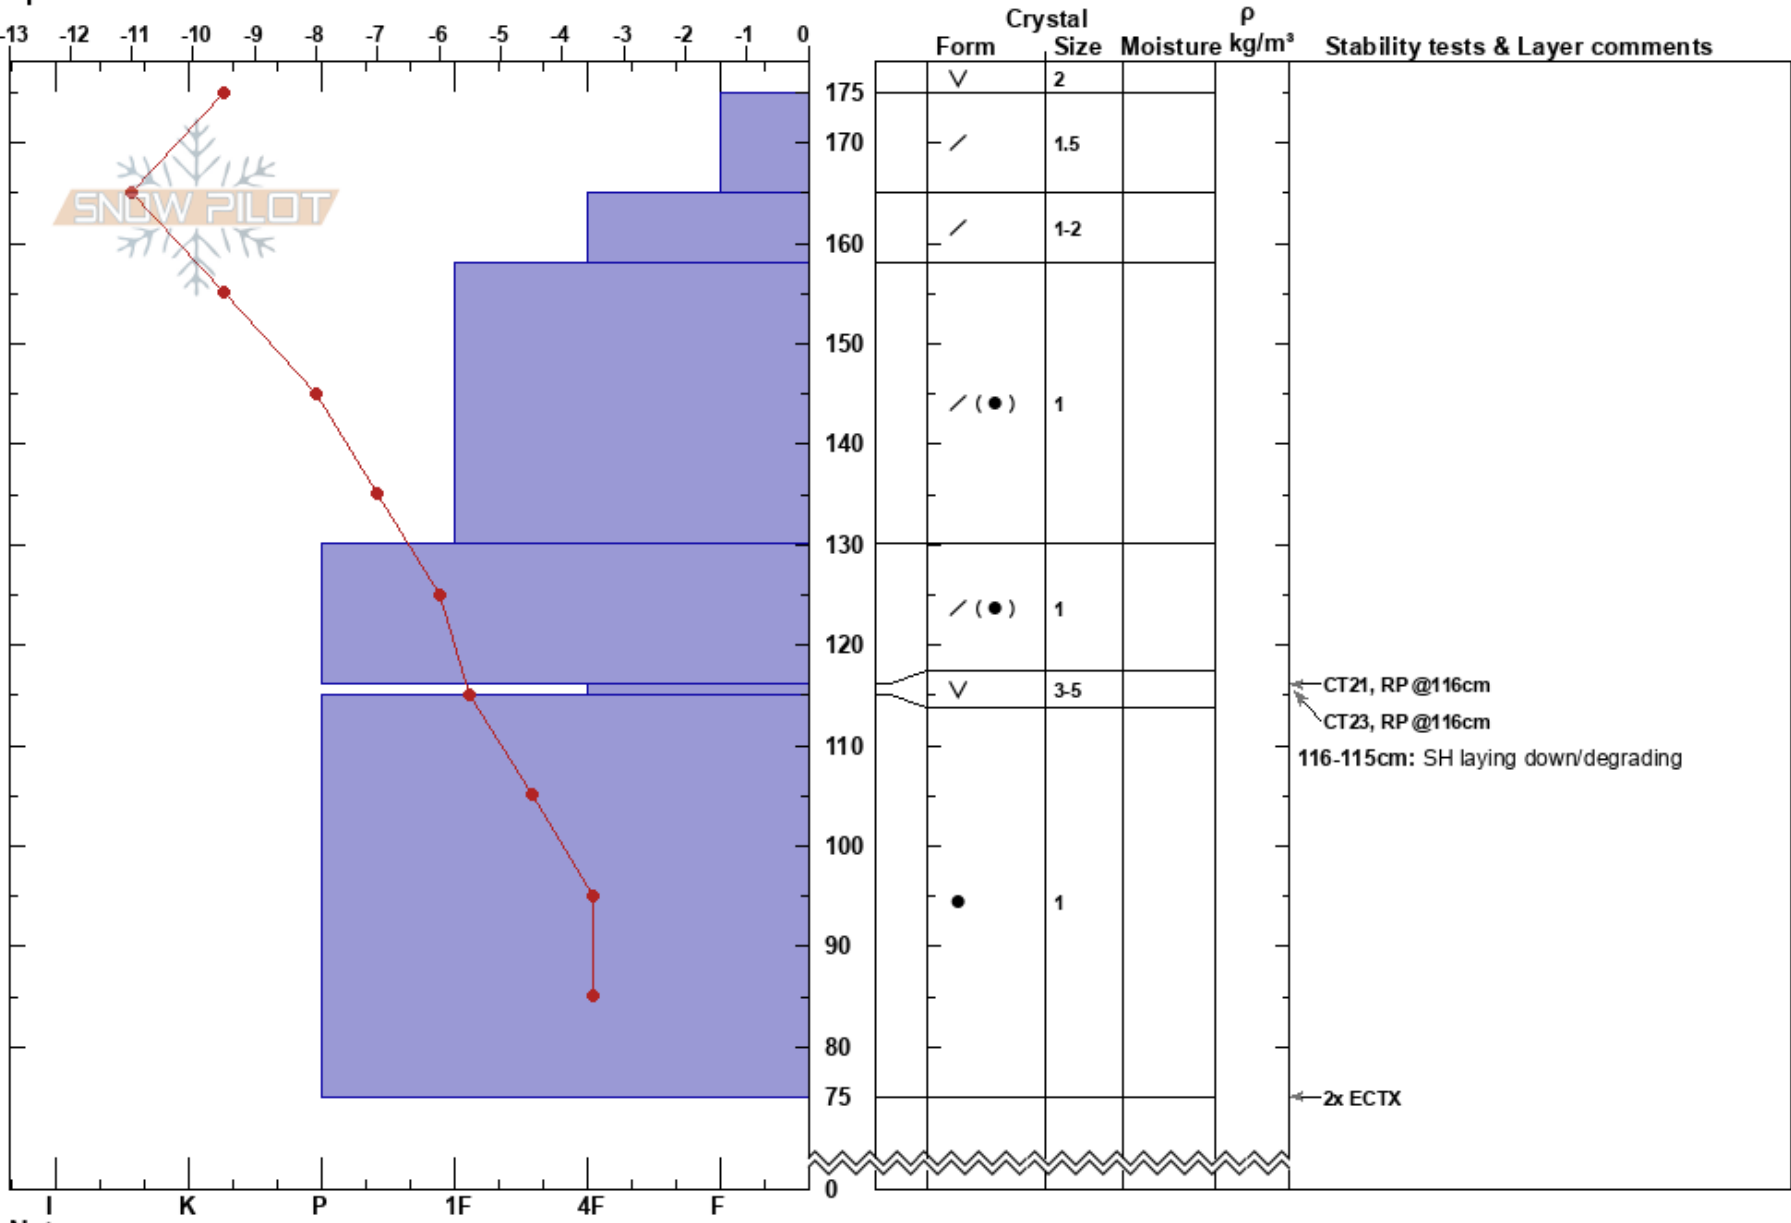

Tumal north side BTL
 Three Sisters
 OR
 Elevation: 7443 ft
 Aspect: N
 Specifics:

Aaron Hartz
 12/15/2022 - 1:00pm
 Co-ord: 10T 608842W 4873645N
 Slope Angle: 20°
 Wind Loading:

Stability:
 Air Temperature: -7°C
 Sky Cover: CLR
 Precipitation: NO
 Wind: E Light Breeze
 HS:175
 PF:35
 PS: 10
 Layer Notes:
 116-115cm: SH laying down/degrading
 116-115cm: Problematic layer