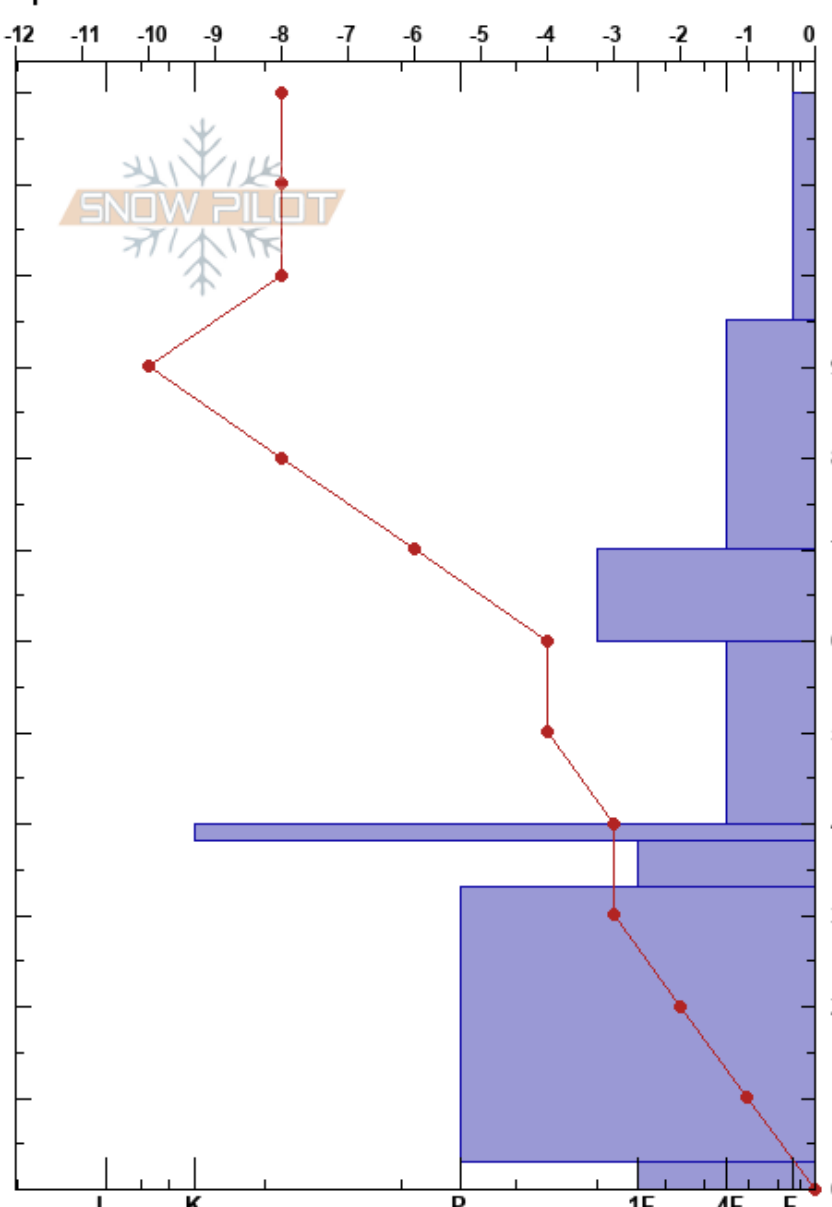

Hang 'em High
 Canadian Rockies
 AB
 Elevation: 1860 m
 Aspect: SE
 Specifics:

Jake Foster
 21/12/2017 - 12:30
 Co-ord: 49.29214N, -114.42088W
 Slope Angle: 27°
 Wind Loading:

Stability: **HS:120**
 Air Temperature: -9.5°C PF:80 60-40cm:Problematic layer
 Sky Cover: OVC
 Precipitation: S-1
 Wind: SW Strong

Form	Crystal Size	Moisture	ρ kg/m ³	Stability tests & Layer comments
+ (✓)	2			
/	1-2			← CT2, SC @95cm ← CT3, SC @90cm
•	0.5			← CT11, RP @60cm
□	0.5			
=				← CT17, SC @40cm
□	1			← CT13, SC @35cm
⊙(□)	2			
□	2			

Notes: w. Darrel Lewko
 Open glade
 40cm to ground crust sandwich. K crust at the top, pockets of 1F+ FC within P MFcr.