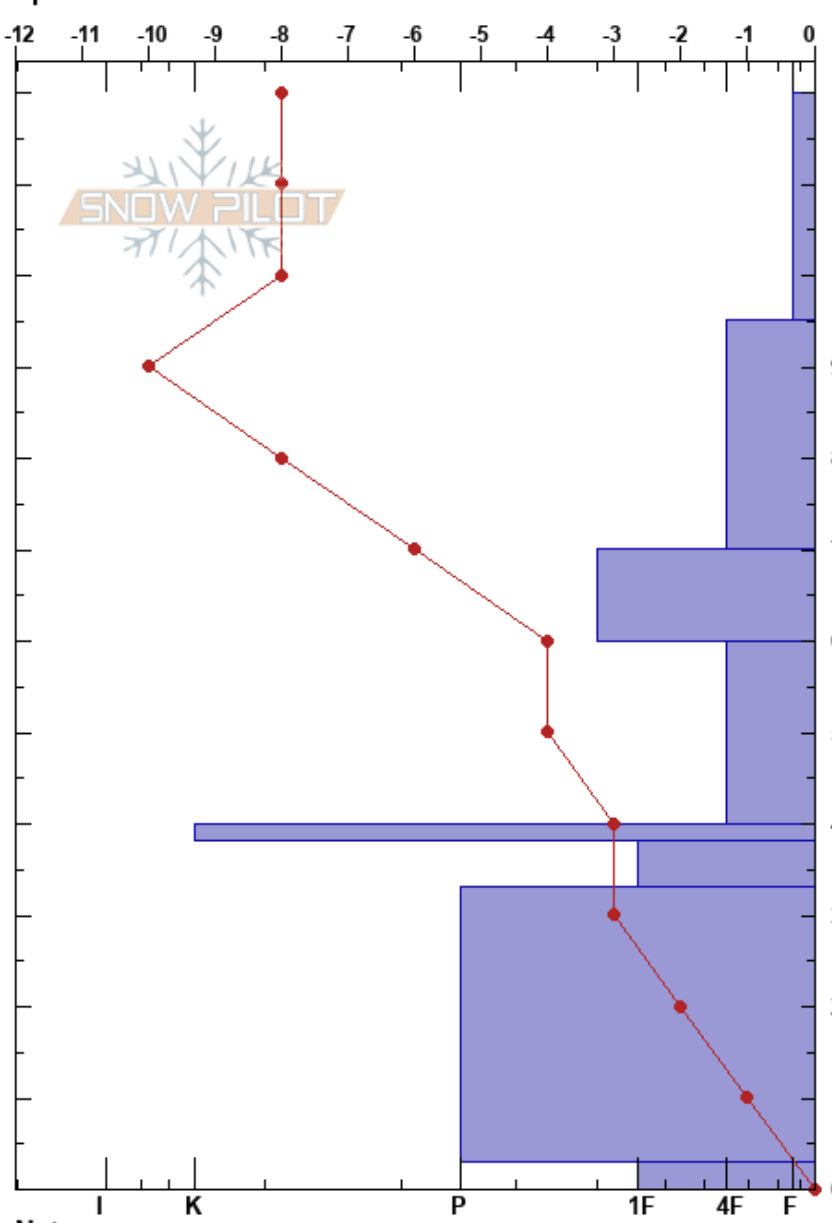

Hang 'em High
 Canadian Rockies
 AB
Elevation: 1860 m
Aspect: SE
Specifics:

Jake Foster
 21/12/2017 - 12:30
Co-ord: 49.29214N, -114.42088W
Slope Angle: 27°
Wind Loading:

Stability:
Air Temperature: -9.5°C **PF:**80 **60-40cm:**Problematic layer
Sky Cover: OVC
Precipitation: S-1
Wind: SW Strong

Form	Crystal Size	Moisture	ρ kg/m ³	Stability tests & Layer comments
+ (✓)	2			
/	1-2			← CT2, SC @95cm ← CT3, SC @90cm
•	0.5			← CT11, RP @60cm
□	0.5			
=				← CT17, SC @40cm
□	1			← CT13, SC @35cm
⊙(□)	2			
□	2			

Notes: w. Darrel Lewko
 Open glade
 40cm to ground crust sandwich. K crust at the top, pockets of 1F+ FC within P MFcr.