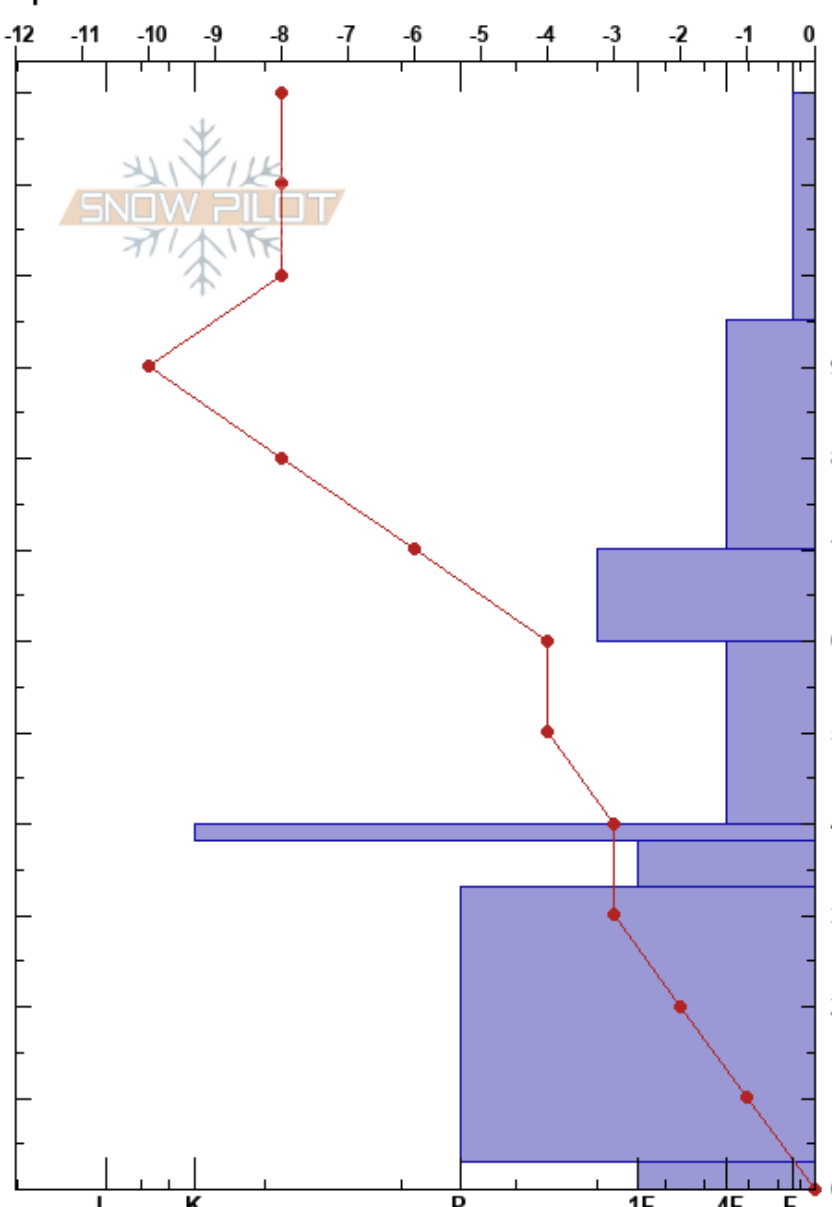

Hang 'em High
 Canadian Rockies
 AB
Elevation: 1860 m
Aspect: SE
Specifics:

Jake Foster
 21/12/2017 - 12:30
Co-ord: 49.29214N, -114.42088W
Slope Angle: 27°
Wind Loading:

Stability:
Air Temperature: -9.5°C **PF:**80 **60-40cm:**Problematic layer
Sky Cover: OVC
Precipitation: S-1
Wind: SW Strong

Form	Crystal Size	Moisture	ρ kg/m ³	Stability tests & Layer comments
+ (✓)	2			
/	1-2			← CT2, SC @95cm ← CT3, SC @90cm
•	0.5			← CT11, RP @60cm
□	0.5			
=				← CT17, SC @40cm
□	1			← CT13, SC @35cm
⊙(□)	2			
□	2			

Notes: w. Darrel Lewko
 Open glade
 40cm to ground crust sandwich. K crust at the top, pockets of 1F+ FC within P MFcr.