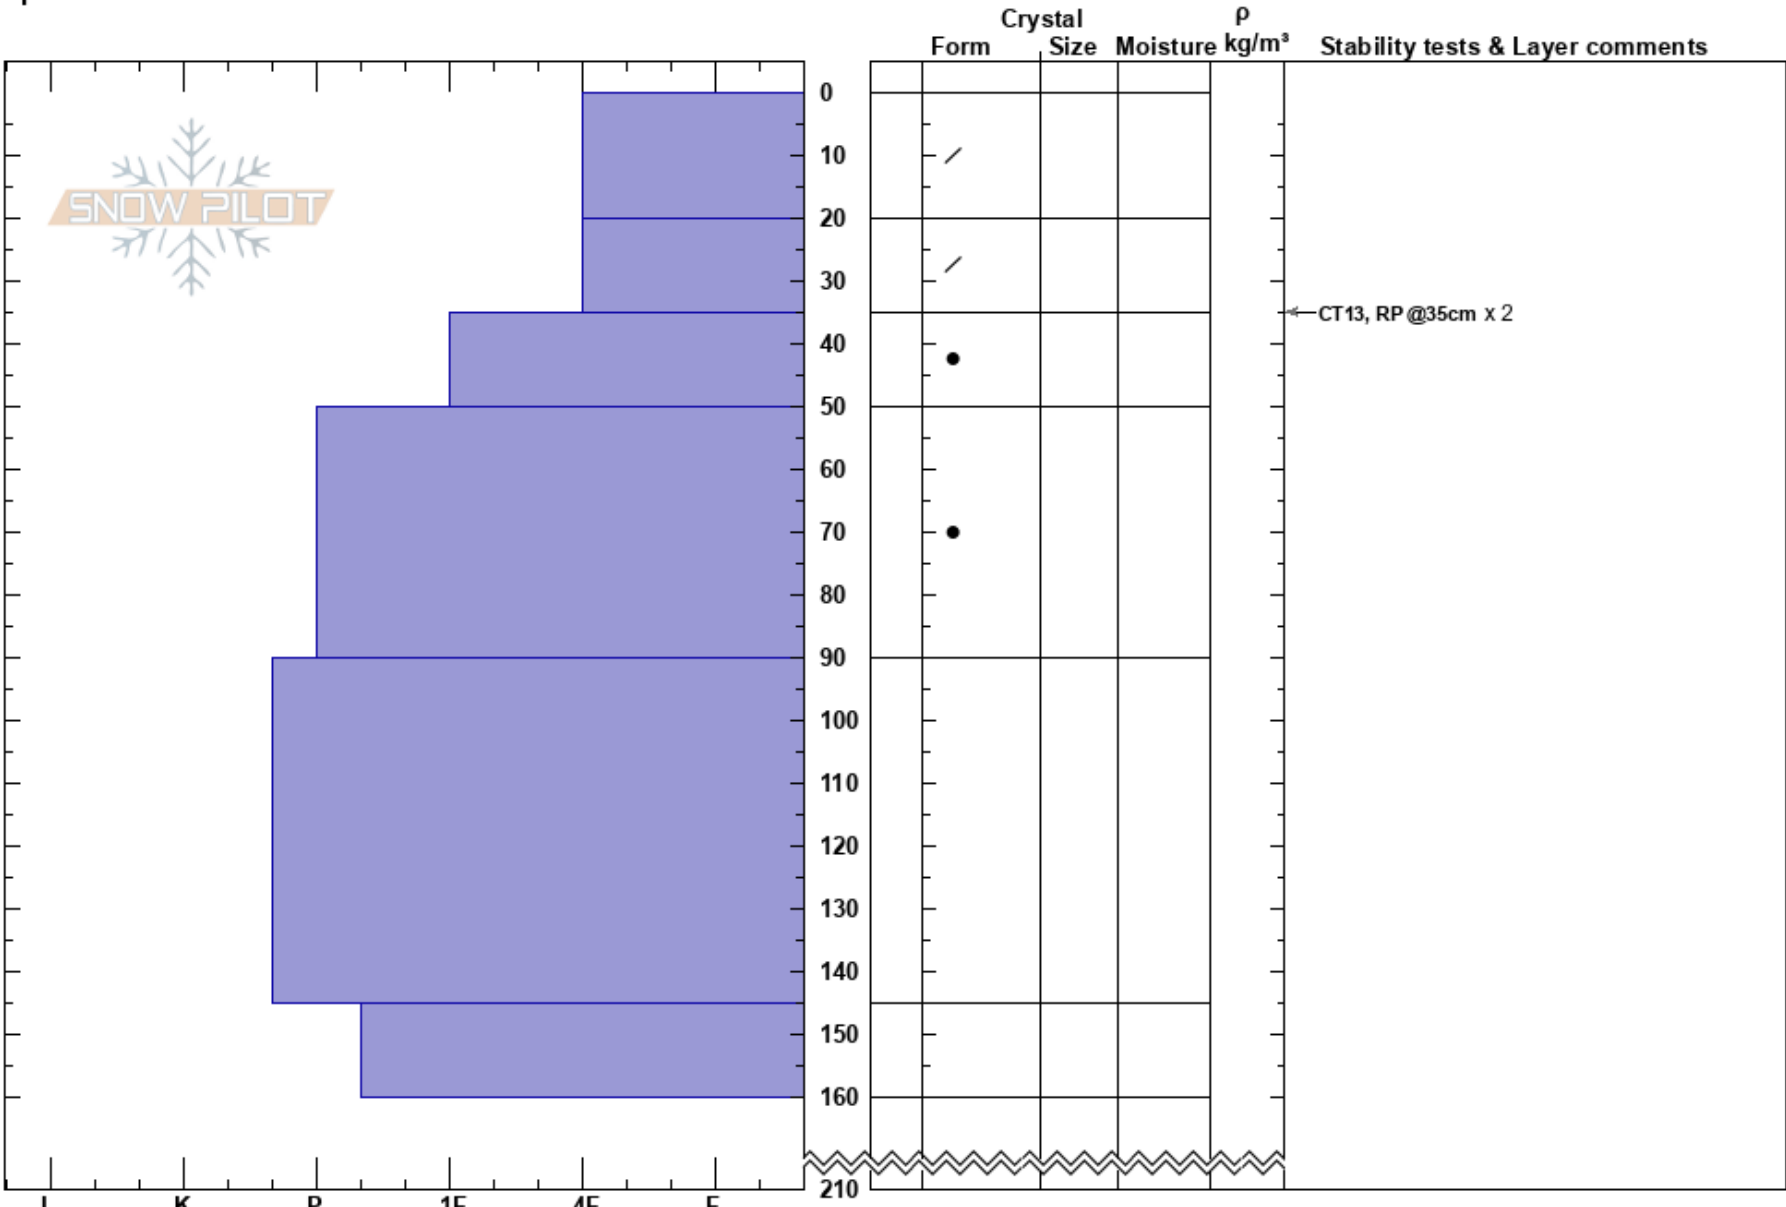

South About
Monashee
BC
Elevation: 2200 m
Aspect: SE
Specifics:

Chris Spicer
15/12/2022 - 12:15
Co-ord:
Slope Angle: 30°
Wind Loading:

Stability:
Air Temperature:
Sky Cover:
Precipitation:
Wind:

HS:210

PF:50
PS:35

Layer Notes:

Notes: