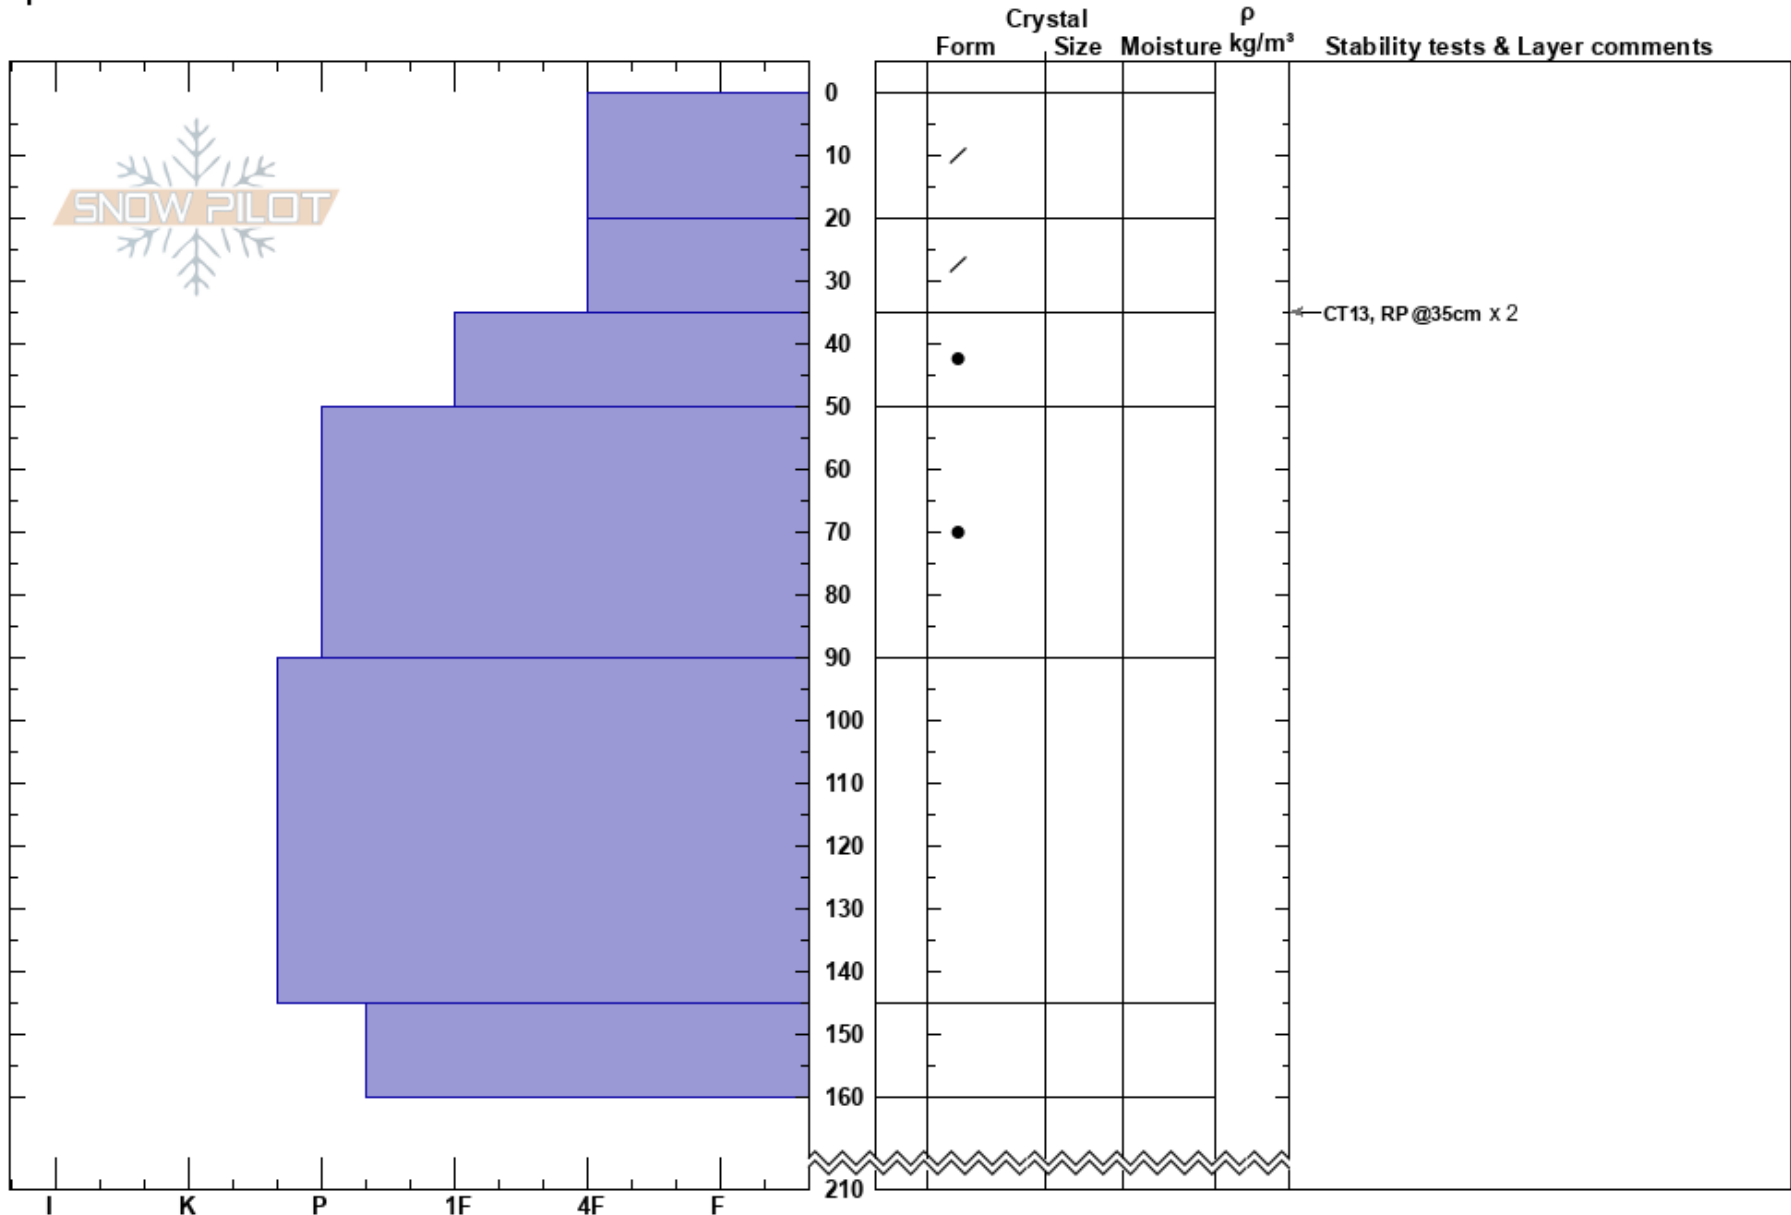

South About
 Monashee
 BC
 Elevation: 2200 m
 Aspect: SE
 Specifics:

Chris Spicer
 15/12/2022 - 12:15
 Co-ord:
 Slope Angle: 30°
 Wind Loading:

Stability:
 Air Temperature:
 Sky Cover:
 Precipitation:
 Wind:

HS:210

PF:50
 PS:35

Layer Notes:

Notes: