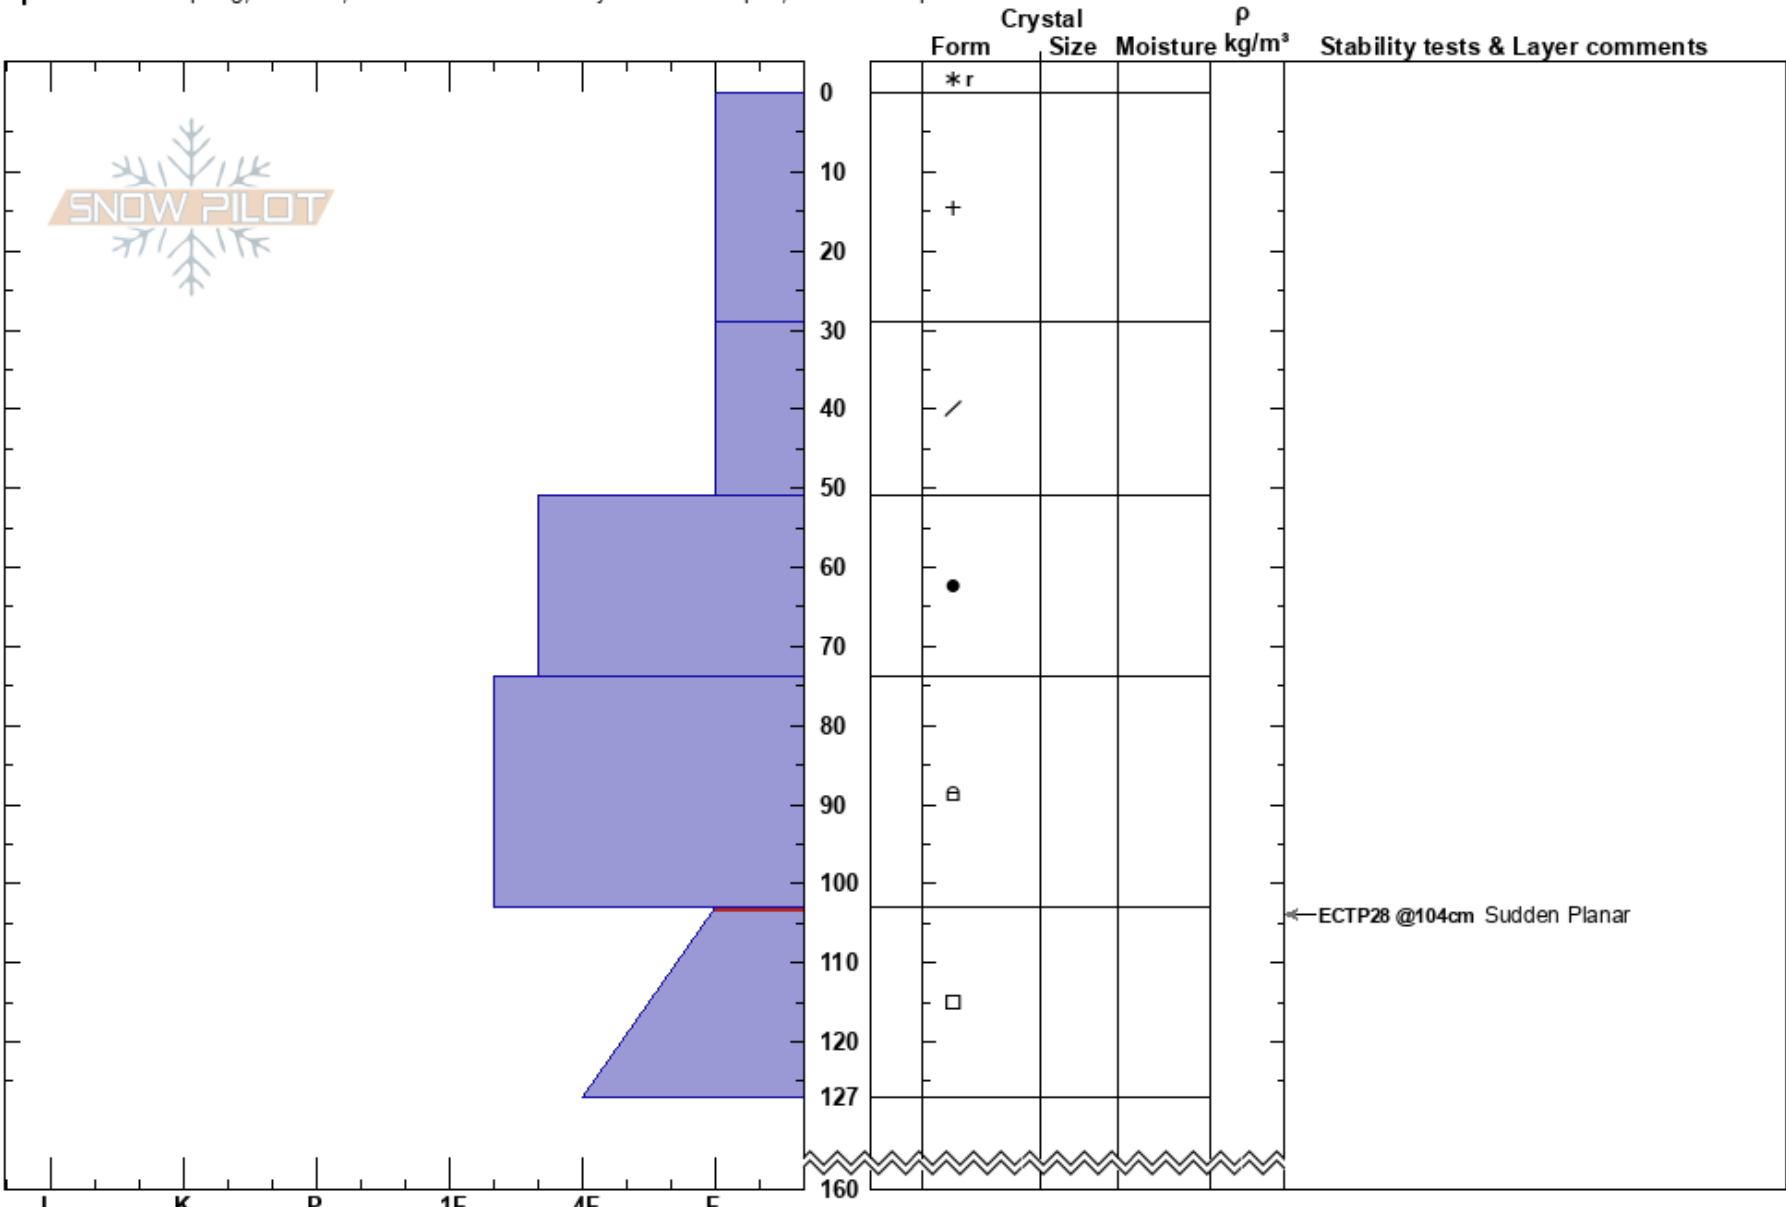

Murphy's Headplant
 Wasatch Range
 UT
 Elevation: 8286 ft
 Aspect: NE

Mark Taylor
 12/15/2022 - 12:30pm
 Co-ord: 40.67152N, -111.70020W
 Slope Angle: 27°
 Wind Loading: no

Stability: Poor
 Air Temperature: 18°C
 Sky Cover: OVC
 Precipitation: S-1
 Wind: S Light Breeze

HS:160
 Layer Notes:
 103-127cm:Problematic layer

Specifics: Collapsing, localized; Recent avalanche activity on similar slopes; We skied slope

Notes: Wanted to compare Low and Mid elevations on a NE aspect