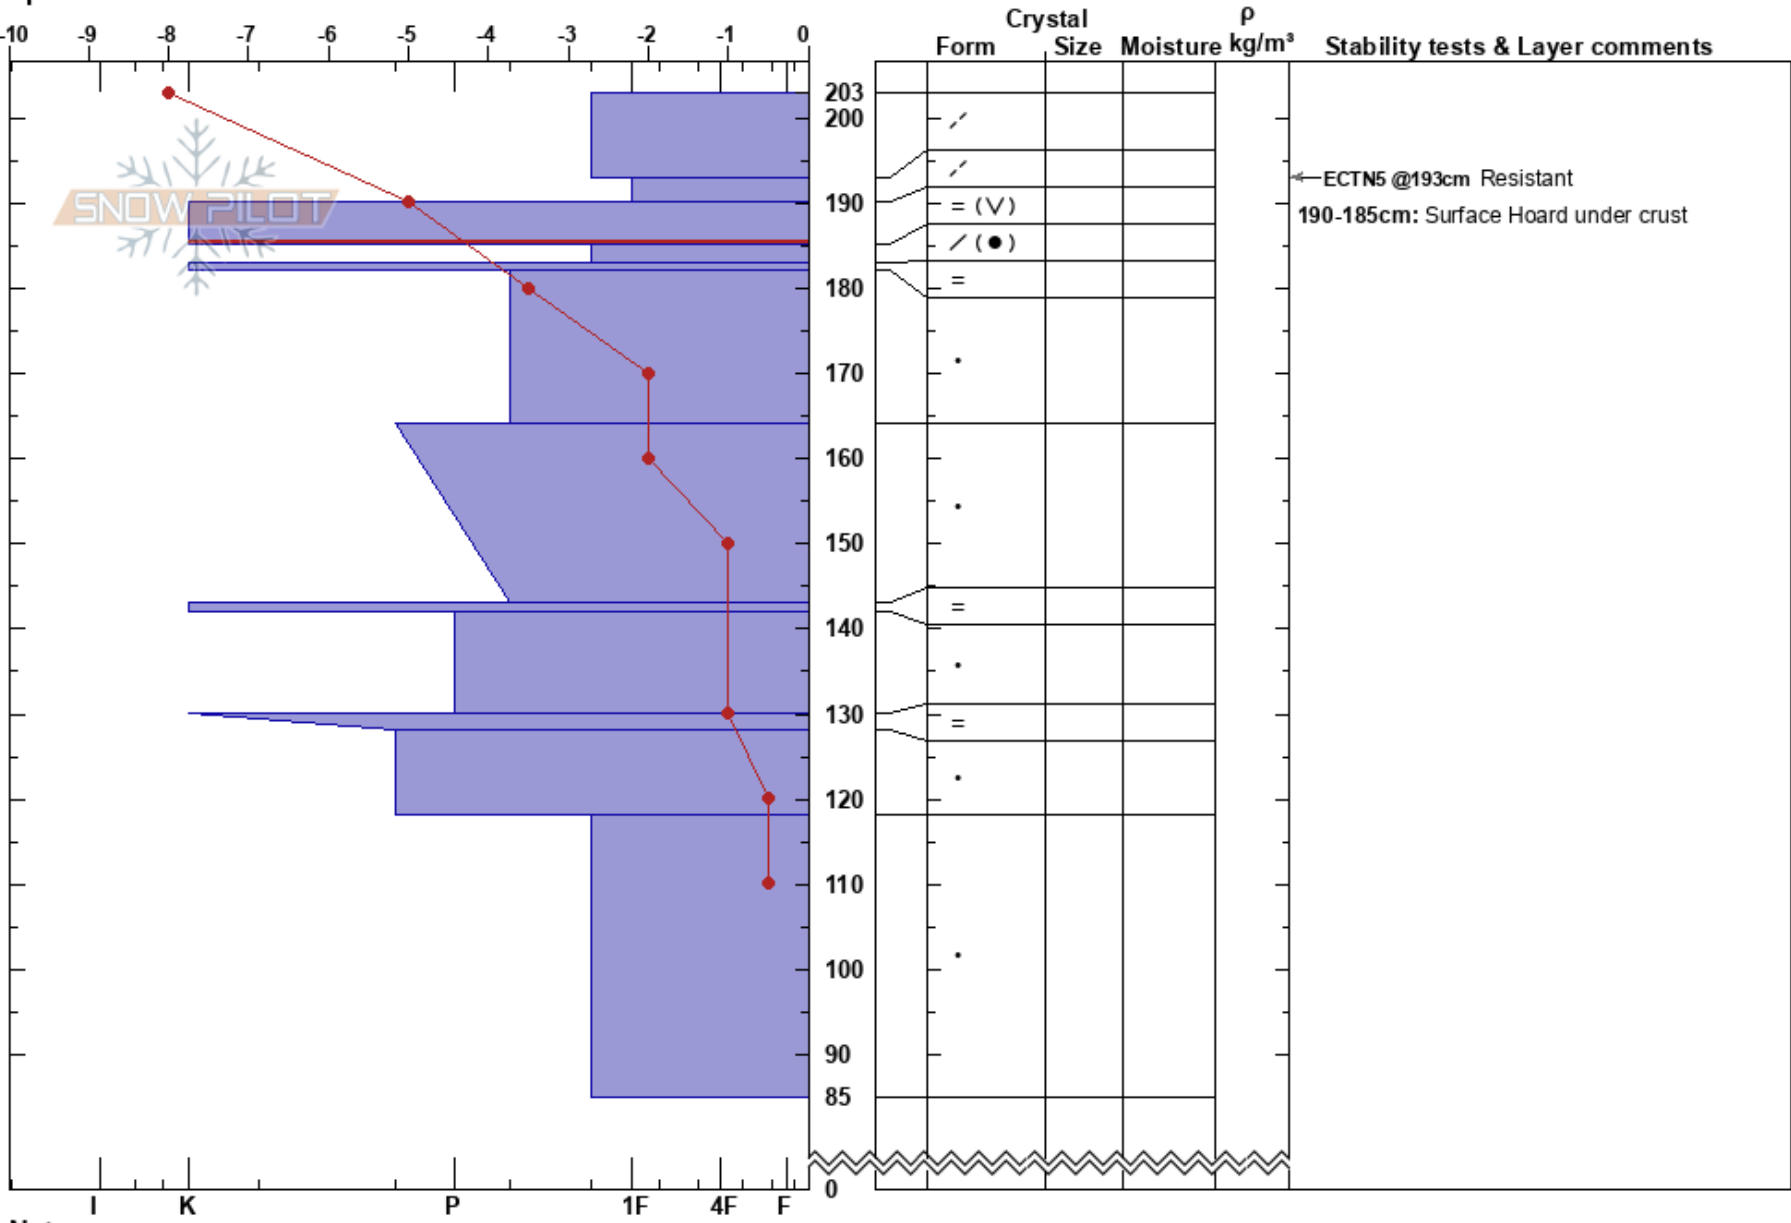

Mellan Skarvarna  
 Funäsfjällen  
 Sweden  
**Elevation:** 1040 m  
**Aspect:** E  
**Specifics:**

John Wilcoxon  
 21/12/2017 - 10:13  
**Co-ord:** 62.58456N, 12.36752E  
**Slope Angle:** 20°  
**Wind Loading:** yes

**Stability:** HS:203  
**Air Temperature:** -7°C **PF:** 11  
**Sky Cover:** FEW  
**Precipitation:** NO  
**Wind:** W Strong  
**Layer Notes:**  
 190-185cm: Surface Hoard under crust  
 190-185cm: Problematic layer