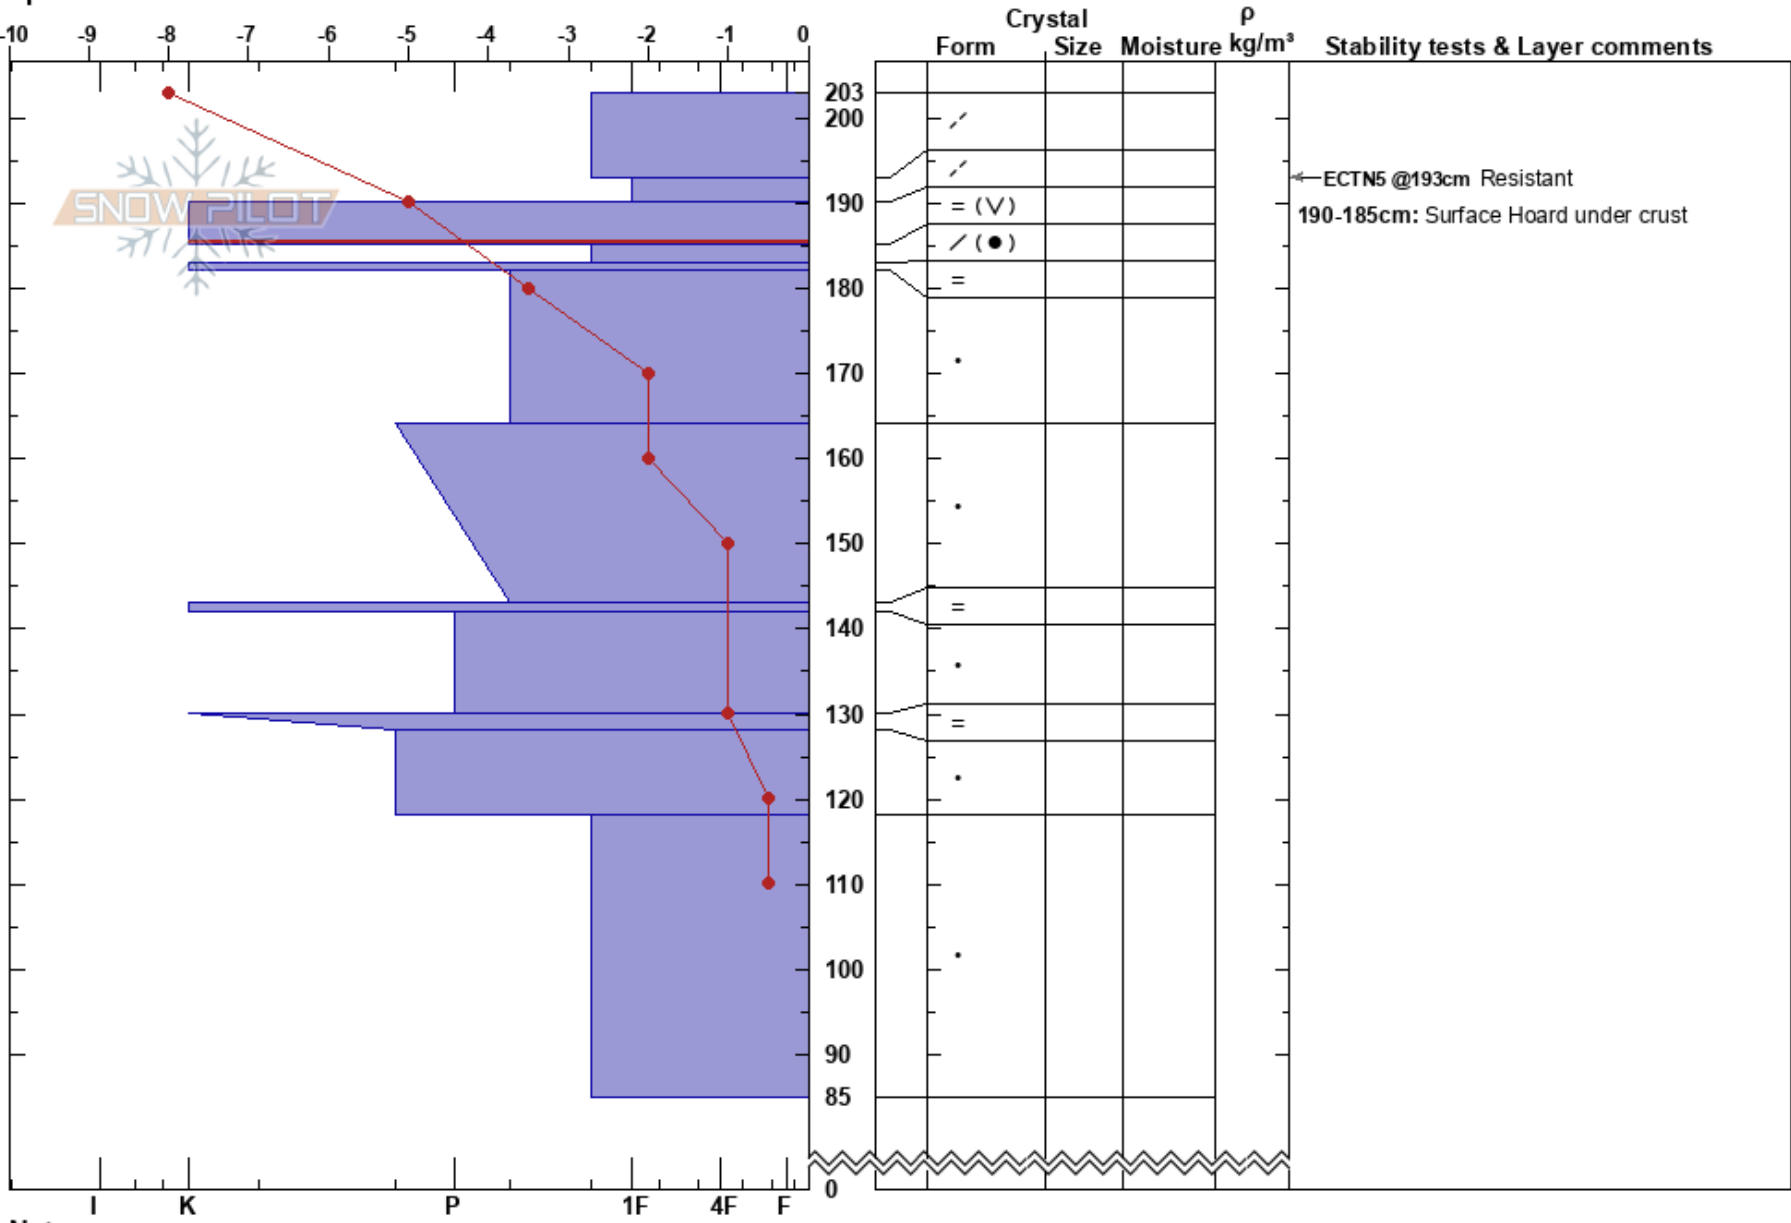

Mellan Skarvarna
 Funäsfjällen
 Sweden
Elevation: 1040 m
Aspect: E
Specifics:

John Wilcoxon
 21/12/2017 - 10:13
Co-ord: 62.58456N, 12.36752E
Slope Angle: 20°
Wind Loading: yes

Stability: HS:203
Air Temperature: -7°C **PF:** 11
Sky Cover: FEW
Precipitation: NO
Wind: W Strong
Layer Notes:
 190-185cm: Surface Hoard under crust
 190-185cm: Problematic layer