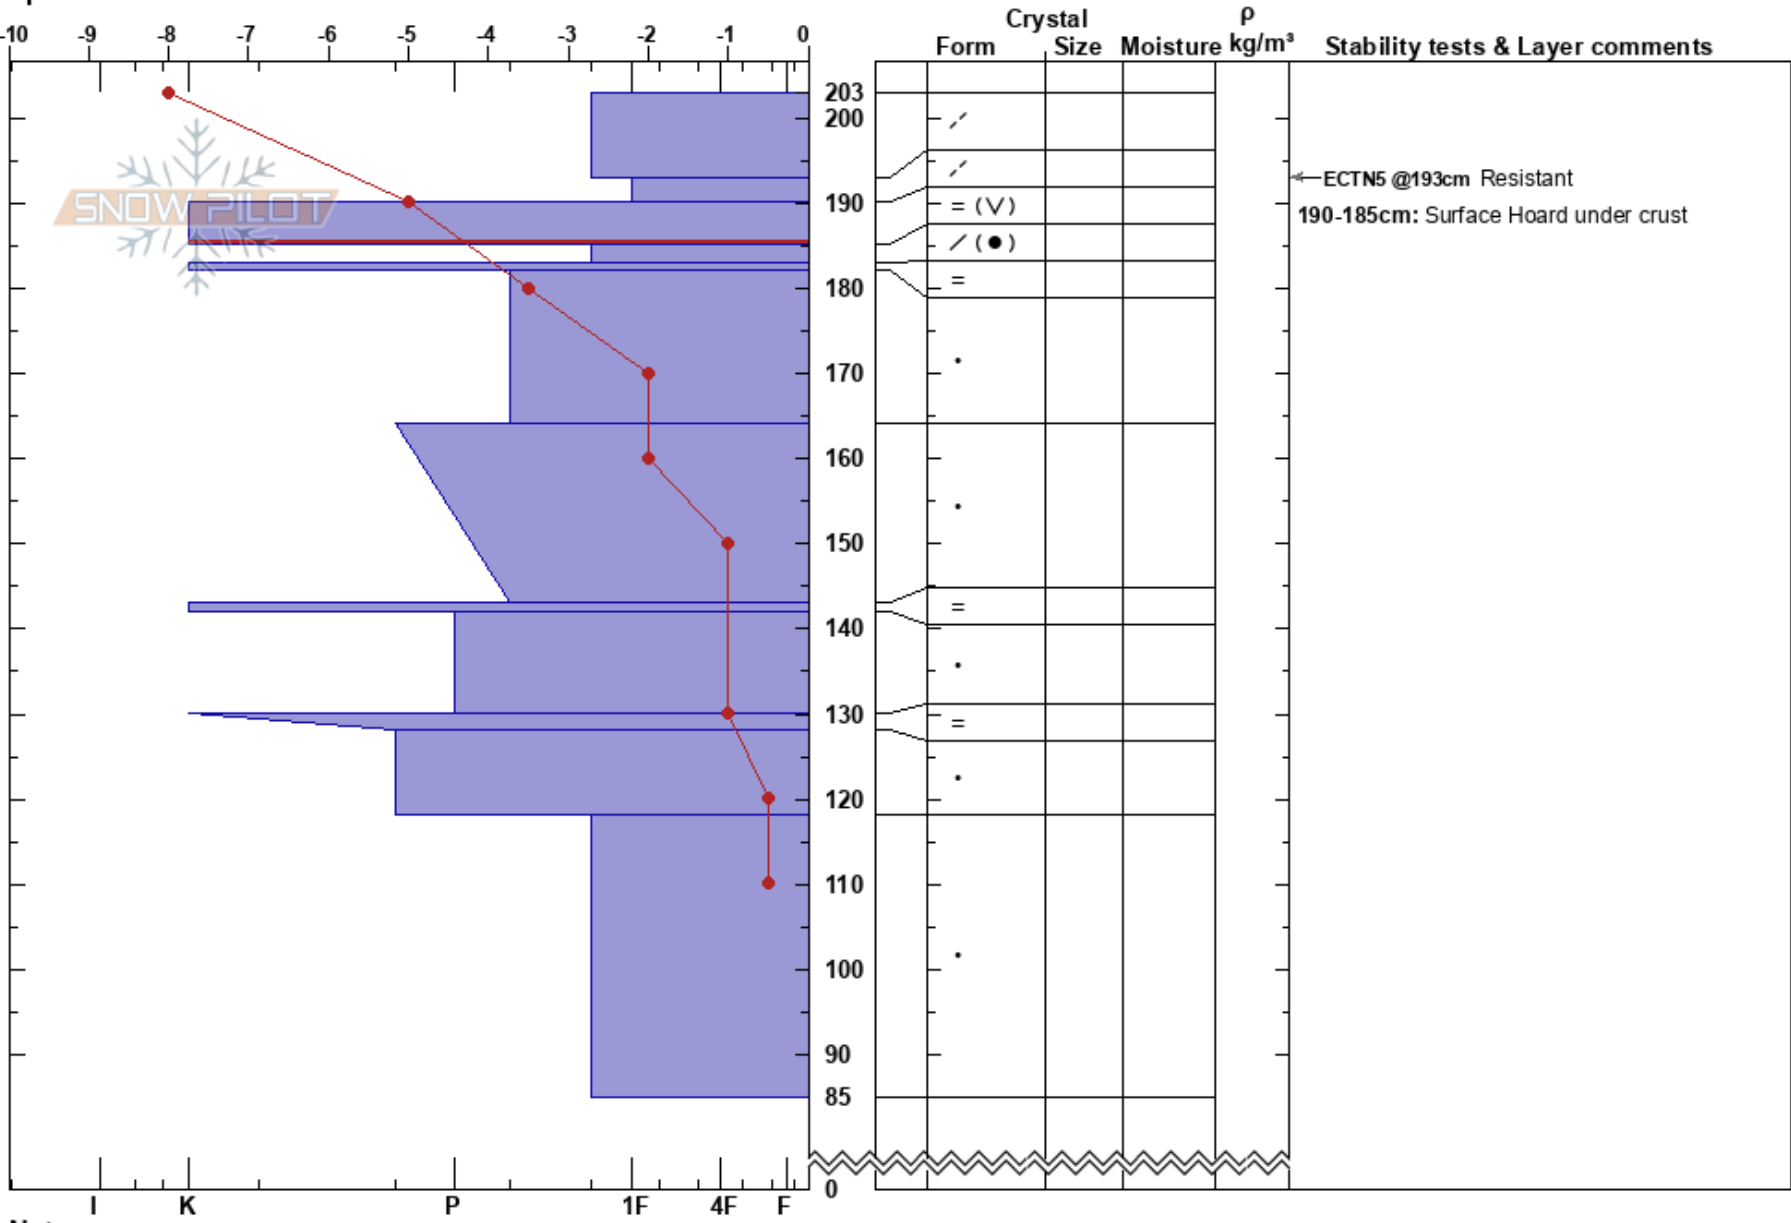

Mellan Skarvarna  
 Funäsfjällen  
 Sweden  
**Elevation:** 1040 m  
**Aspect:** E  
**Specifics:**

John Wilcoxon  
 21/12/2017 - 10:13  
**Co-ord:** 62.58456N, 12.36752E  
**Slope Angle:** 20°  
**Wind Loading:** yes

**Stability:** HS:203  
**Air Temperature:** -7°C  
**Sky Cover:** FEW  
**Precipitation:** NO  
**Wind:** W Strong  
**PF:** 11  
**Layer Notes:**  
 190-185cm: Surface Hoard under crust  
 190-185cm: Problematic layer