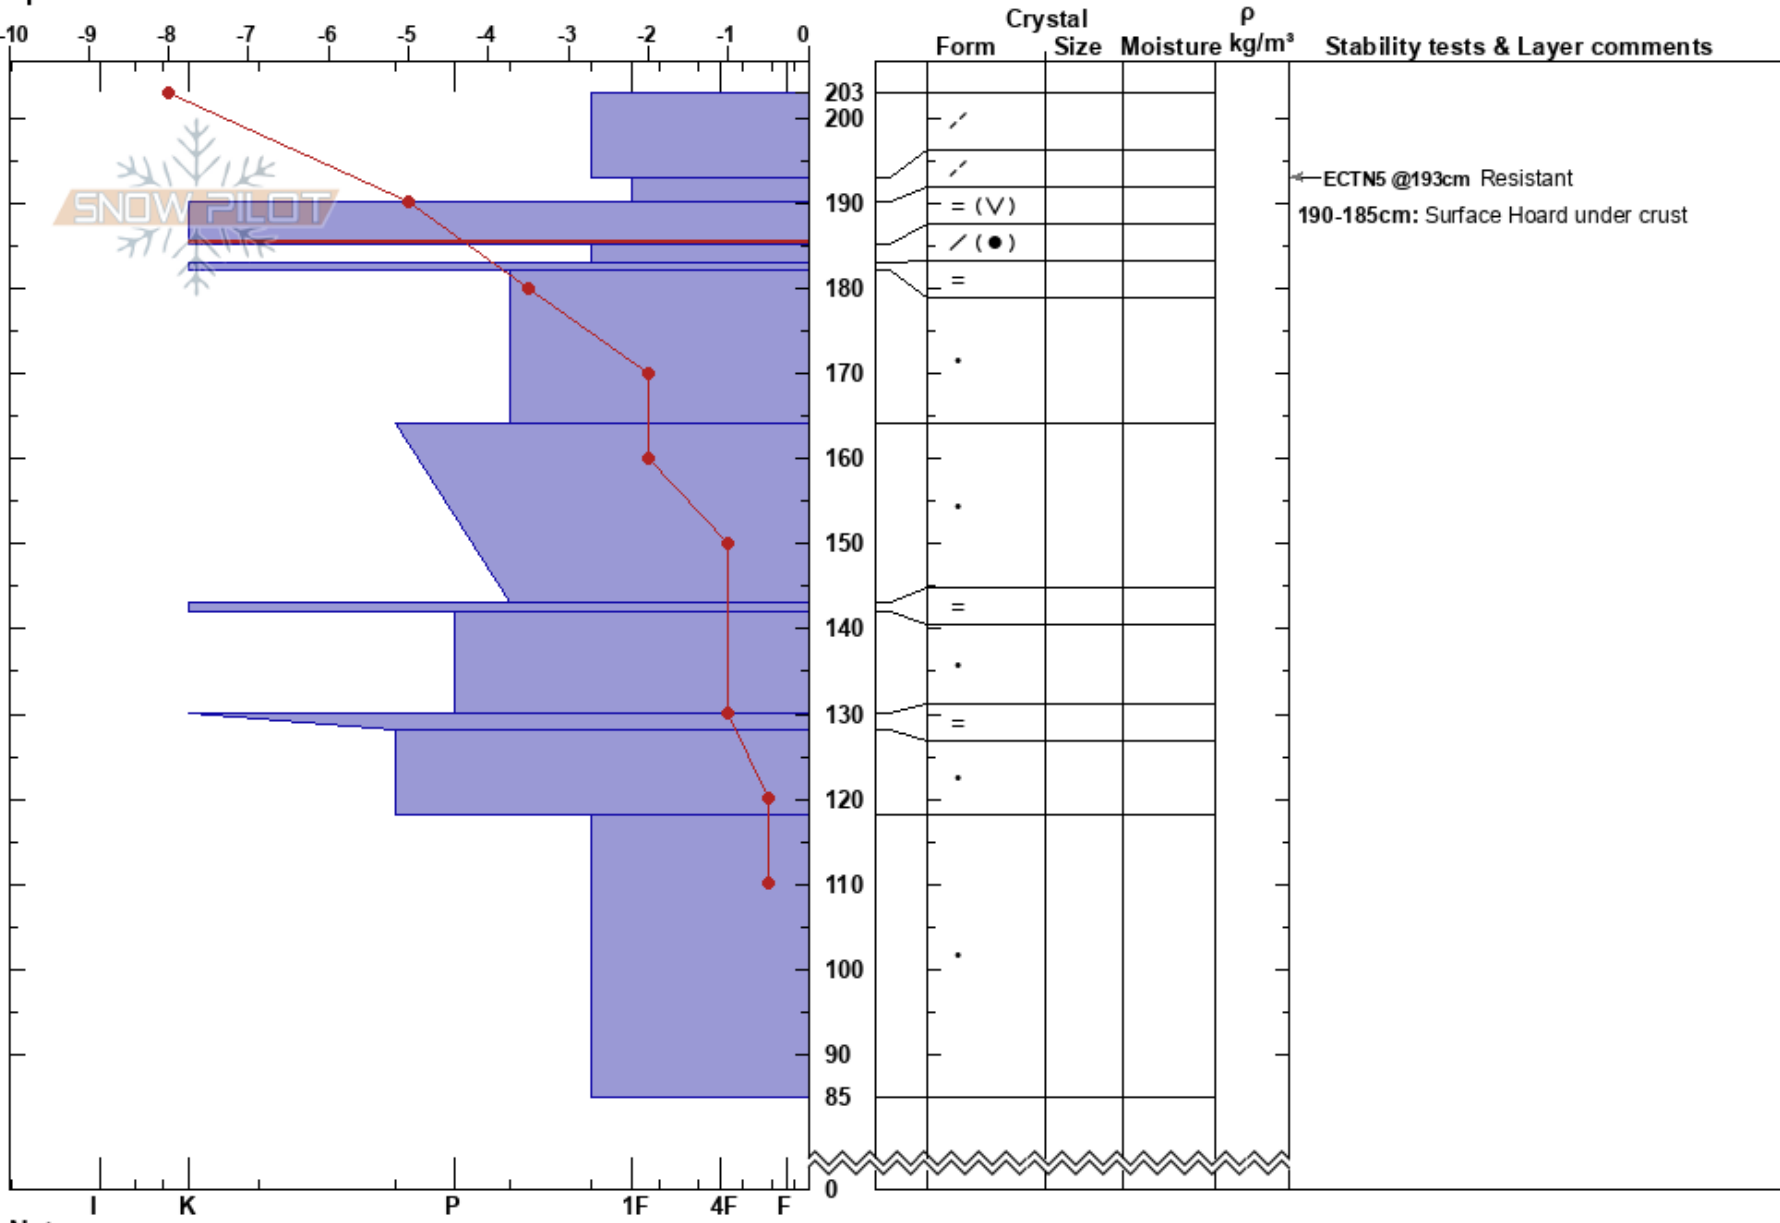

Mellan Skarvarna
 Funäsfjällen
 Sweden
Elevation: 1040 m
Aspect: E
Specifics:

John Wilcoxon
 21/12/2017 - 10:13
Co-ord: 62.58456N, 12.36752E
Slope Angle: 20°
Wind Loading: yes

Stability:
Air Temperature: -7°C
Sky Cover: FEW
Precipitation: NO
Wind: W Strong

HS:203
PF:11
 190-185cm: Surface Hoard under crust
 190-185cm: Problematic layer

Notes: