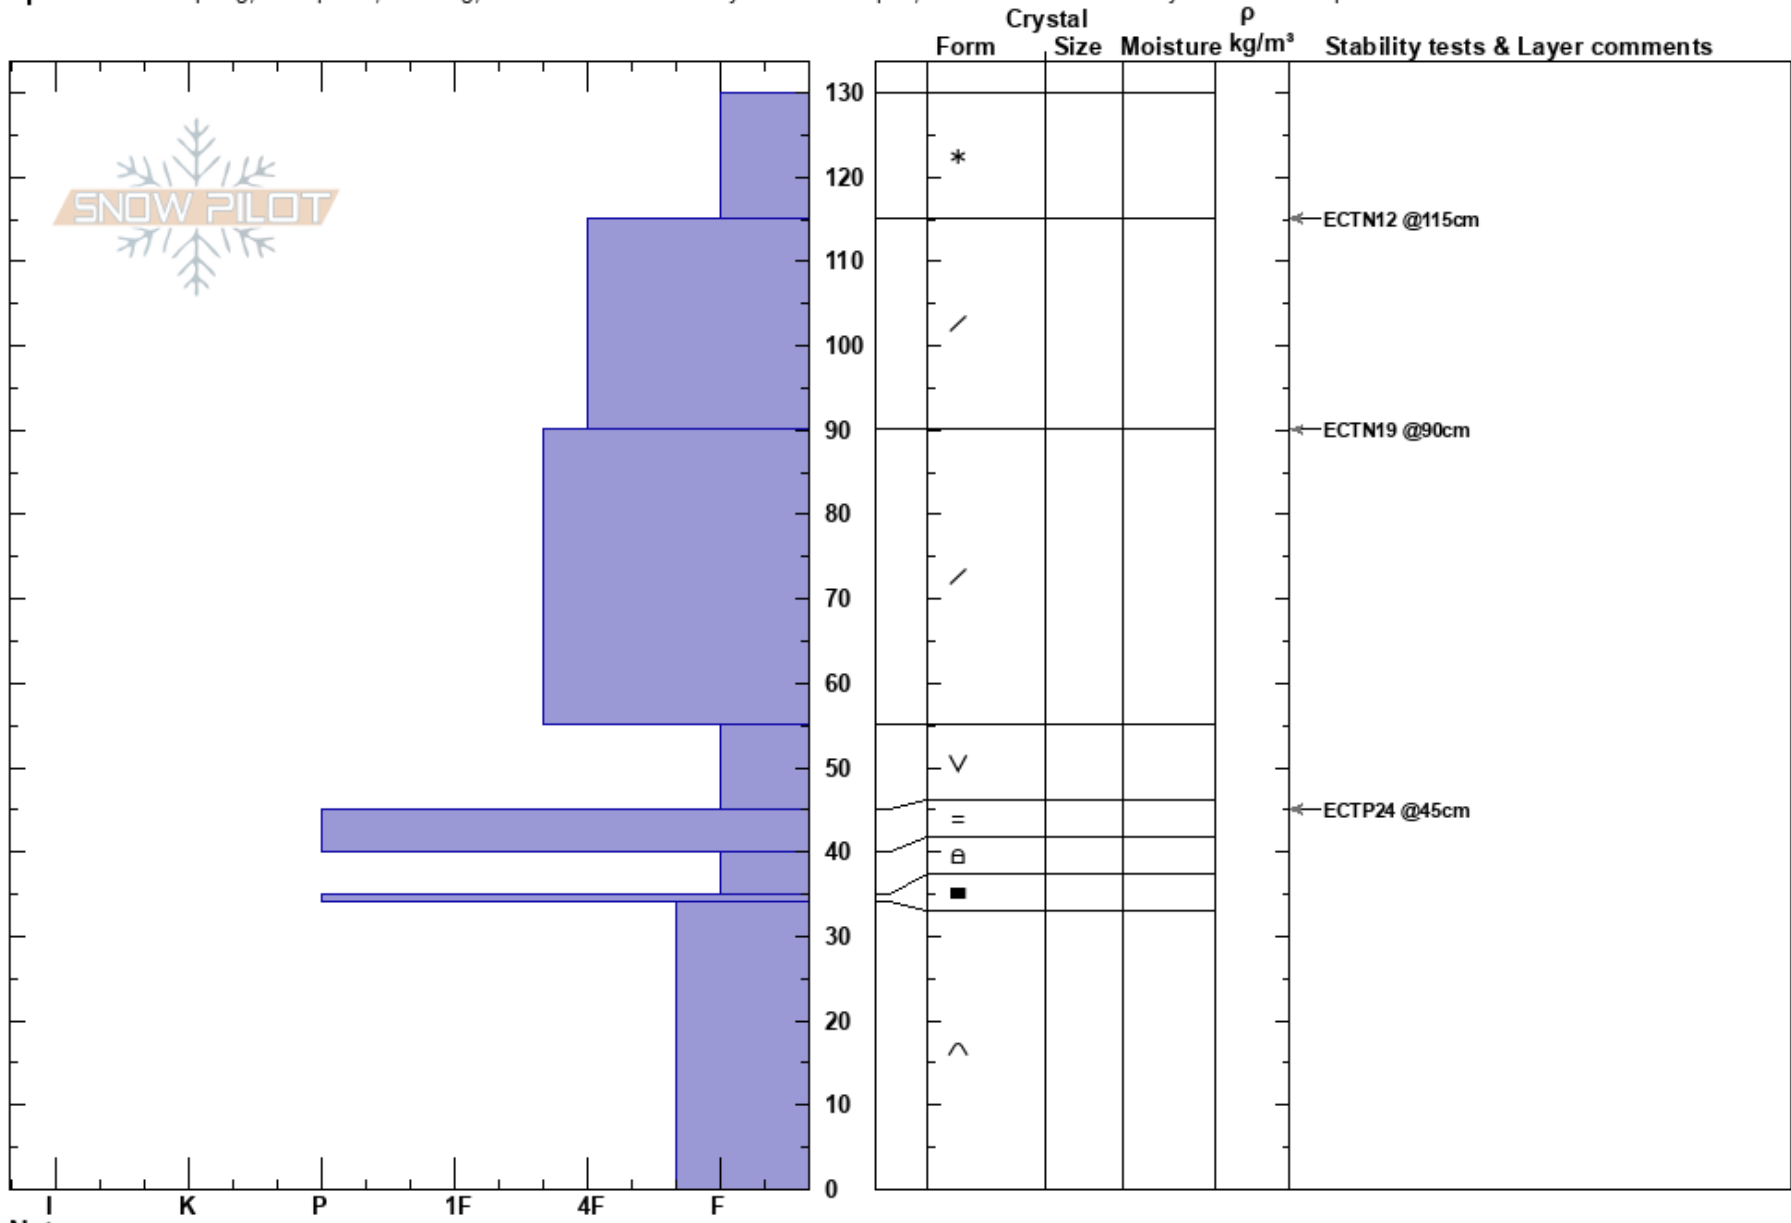

12-20-17 Rattlesnake  
 Rattlesnake Mtns  
 MT  
 Elevation: 7700 ft  
 Aspect: 45°

Timothy Laroche  
 12/20/2017 - 12:00pm  
 Co-ord: 47.03603N, -113.98808W  
 Slope Angle: 10°  
 Wind Loading: yes

Stability: Poor  
 Air Temperature:  
 Sky Cover: X  
 Precipitation: S1  
 Wind: NW Moderate  
 HS: 130  
 Layer Notes: 55-45cm: Problematic layer

Specifics: Collapsing, widespread; Cracking; Recent avalanche activity on similar slopes; Recent avalanche activity on different slopes

Notes: