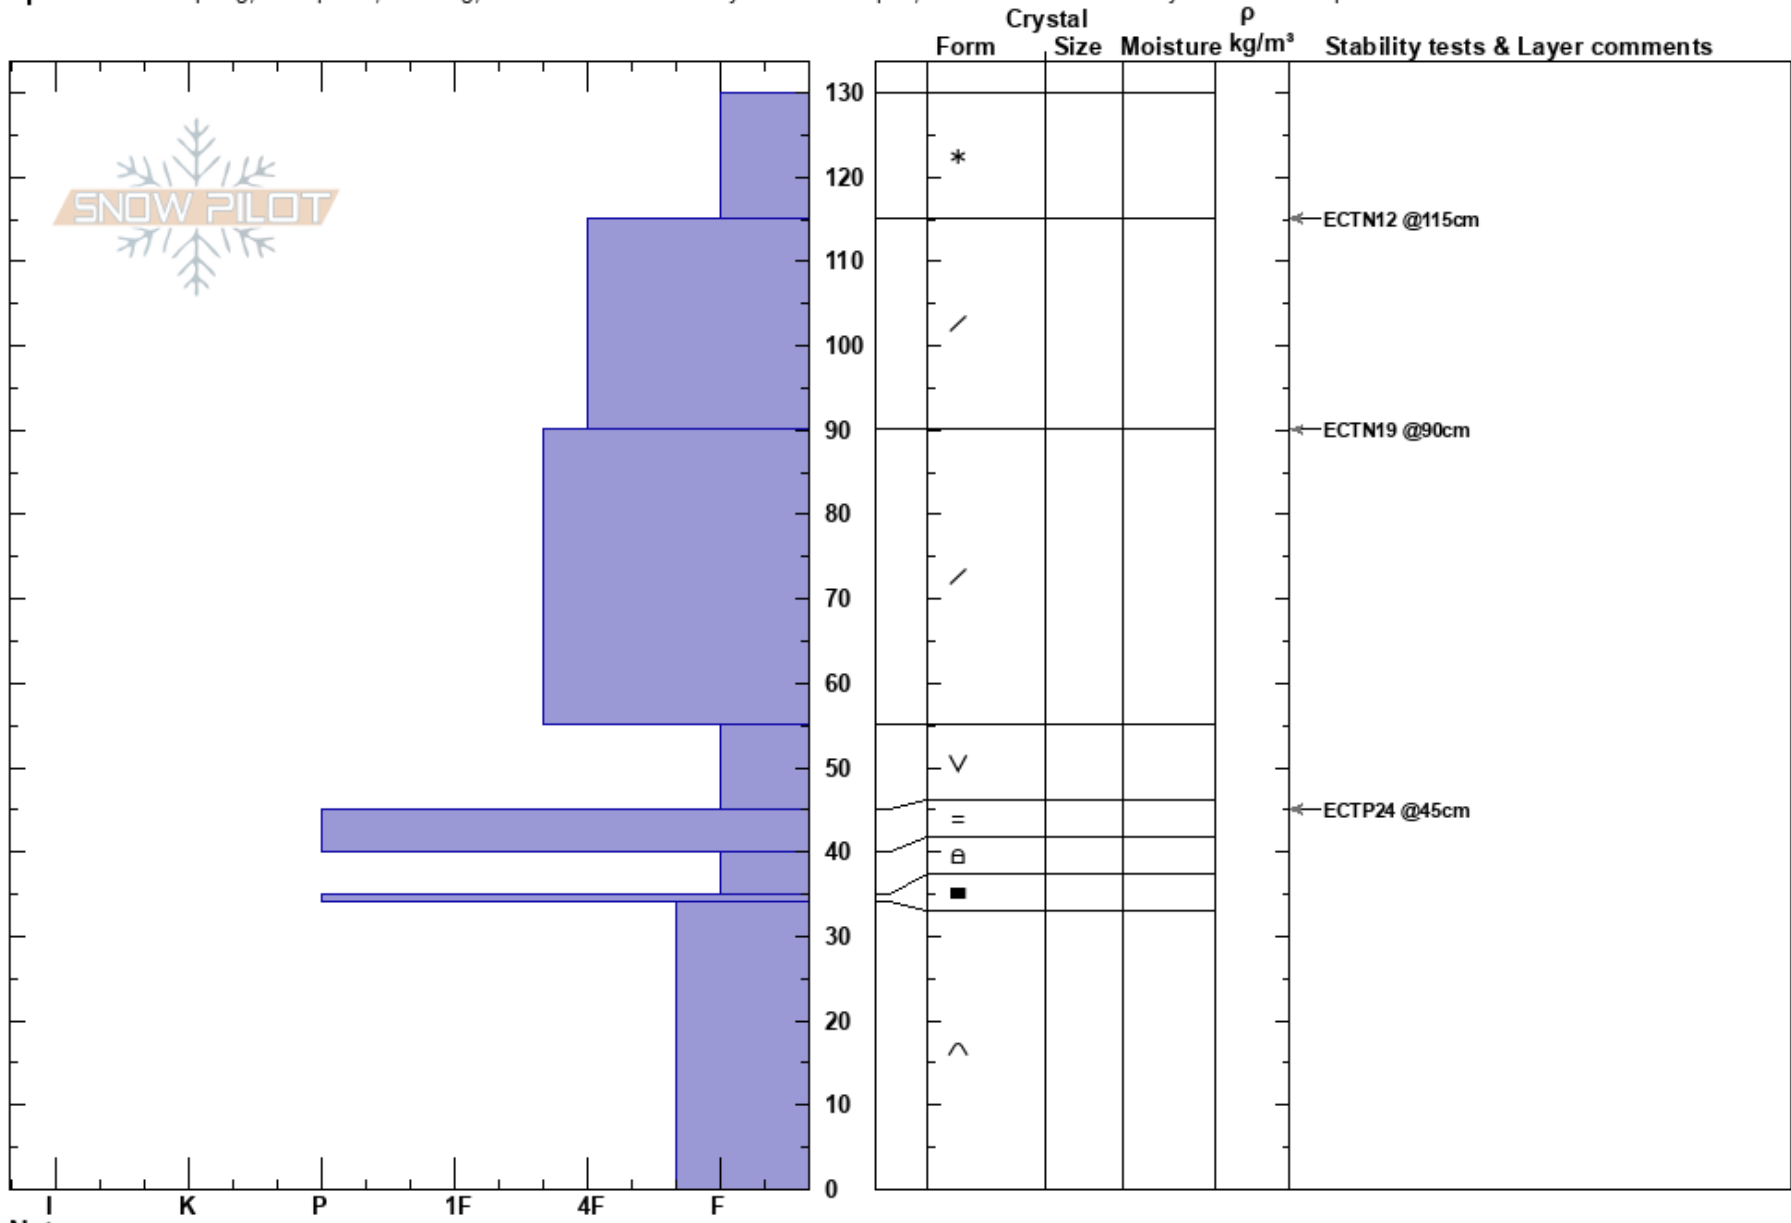

12-20-17 Rattlesnake
 Rattlesnake Mtns
 MT
 Elevation: 7700 ft
 Aspect: 45°

Timothy Laroche
 12/20/2017 - 12:00pm
 Co-ord: 47.03603N, -113.98808W
 Slope Angle: 10°
 Wind Loading: yes

Stability: Poor
 Air Temperature:
 Sky Cover: X
 Precipitation: S1
 Wind: NW Moderate
 HS: 130
 Layer Notes:
 55-45cm: Problematic layer

Specifics: Collapsing, widespread; Cracking; Recent avalanche activity on similar slopes; Recent avalanche activity on different slopes

Notes: