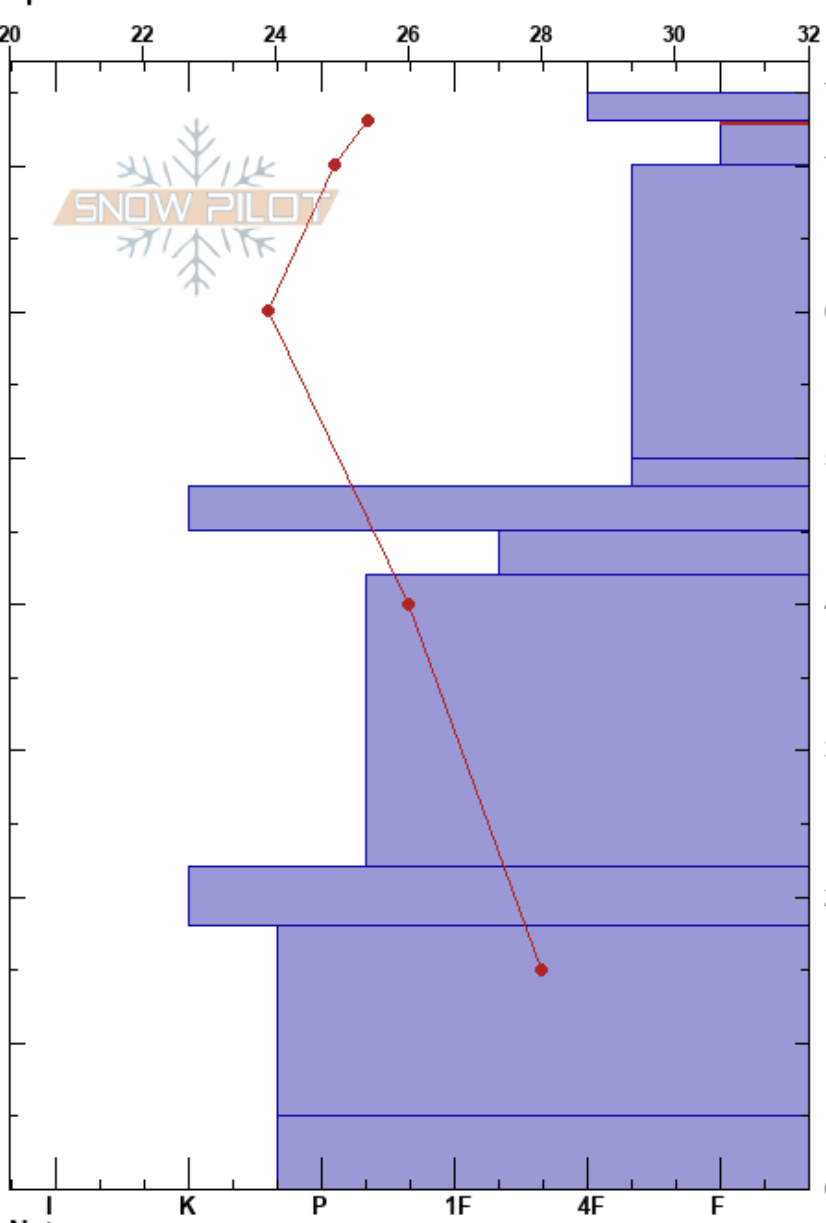

Rodeo Grounds  
 Bear River Range  
 UT  
 Elevation: 9500 ft  
 Aspect: E  
 Specifics:

toby weed  
 12/19/2017 - 2:45pm  
 Co-ord: 41.71338N, -111.71637W  
 Slope Angle: 32°  
 Wind Loading: yes

Stability:  
 Air Temperature: 24°F  
 Sky Cover: FEW  
 Precipitation: NO  
 Wind: S Moderate

HS:75  
 PF:30  
 75-73cm: thin wind crust  
 73-70cm: Problematic layer

Form	Crystal		Moisture	$\rho$ kg/m <sup>3</sup>	Stability tests & Layer comments
	Size				
					75-73cm: thin wind crust
☒					
☒					
☐					← ECTN21 @50cm
☉☉					
☐					
=					
⊗					
☐ (^)					