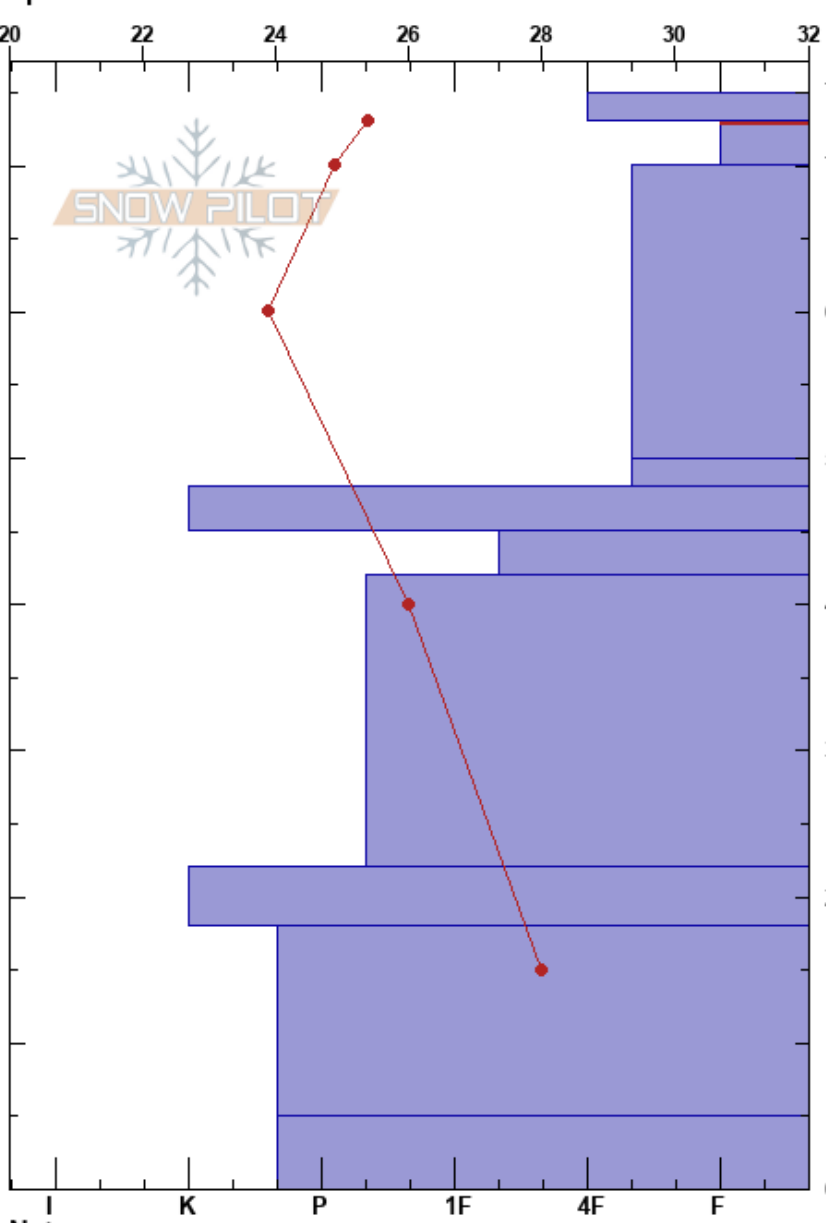

Rodeo Grounds
 Bear River Range
 UT
 Elevation: 9500 ft
 Aspect: E
 Specifics:

toby weed
 12/19/2017 - 2:45pm
 Co-ord: 41.71338N, -111.71637W
 Slope Angle: 32°
 Wind Loading: yes

Stability:
 Air Temperature: 24°F
 Sky Cover: FEW
 Precipitation: NO
 Wind: S Moderate

HS:75
 PF:30
 75-73cm: thin wind crust
 73-70cm: Problematic layer

Form	Crystal		Moisture	ρ kg/m ³	Stability tests & Layer comments
	Size	Moisture			
					75-73cm: thin wind crust
☒					
☒					
☐					← ECTN21 @50cm
☉☉					
☐					
=					
⊗					
☐ (^)					