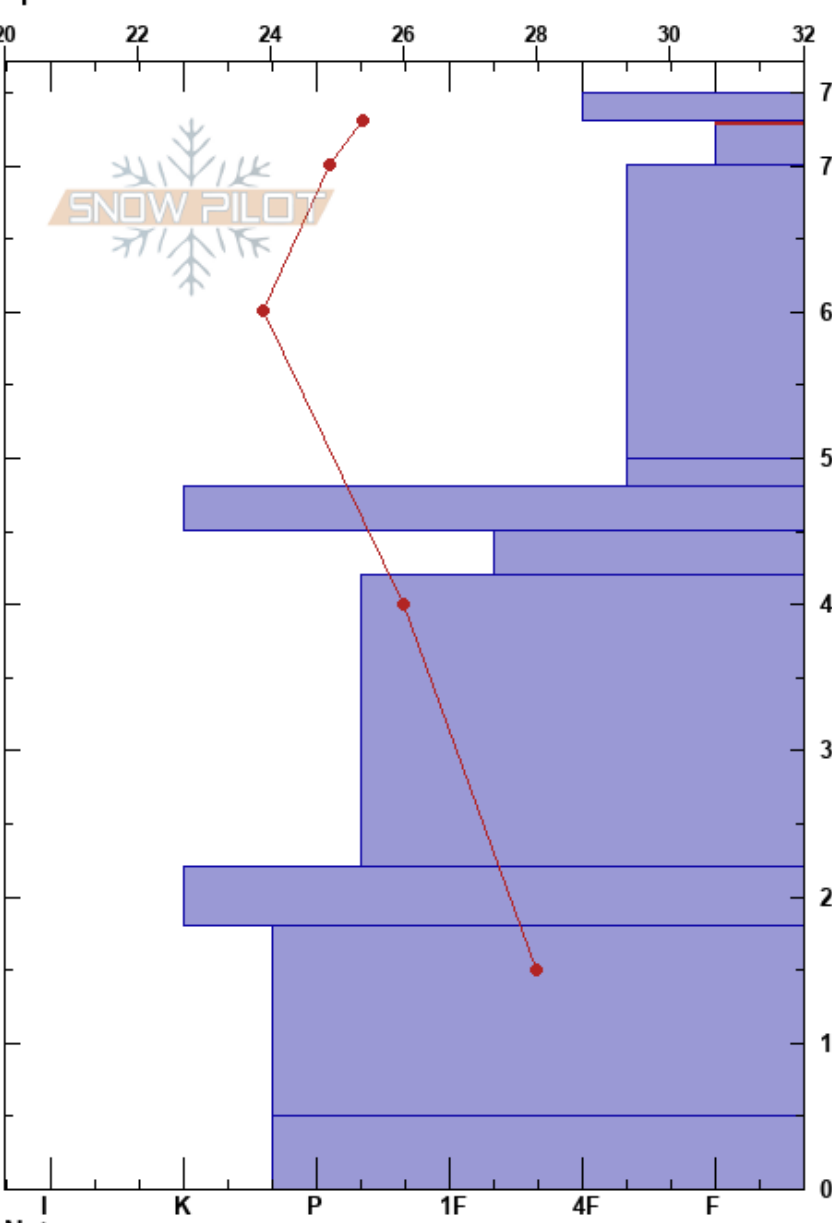

Rodeo Grounds  
 Bear River Range  
 UT  
 Elevation: 9500 ft  
 Aspect: E  
 Specifics:

toby weed  
 12/19/2017 - 2:45pm  
 Co-ord: 41.71338N, -111.71637W  
 Slope Angle: 32°  
 Wind Loading: yes

Stability:  
 Air Temperature: 24°F  
 Sky Cover: FEW  
 Precipitation: NO  
 Wind: S Moderate

HS:75  
 PF:30  
 75-73cm: thin wind crust  
 73-70cm: Problematic layer

Form	Crystal		$\rho$ kg/m <sup>3</sup>	Stability tests & Layer comments
	Size	Moisture		
				75-73cm: thin wind crust
☒				
☒				
☐				← ECTN21 @50cm
☉☉				
☐				
=				
⊗				
☐ (^)				