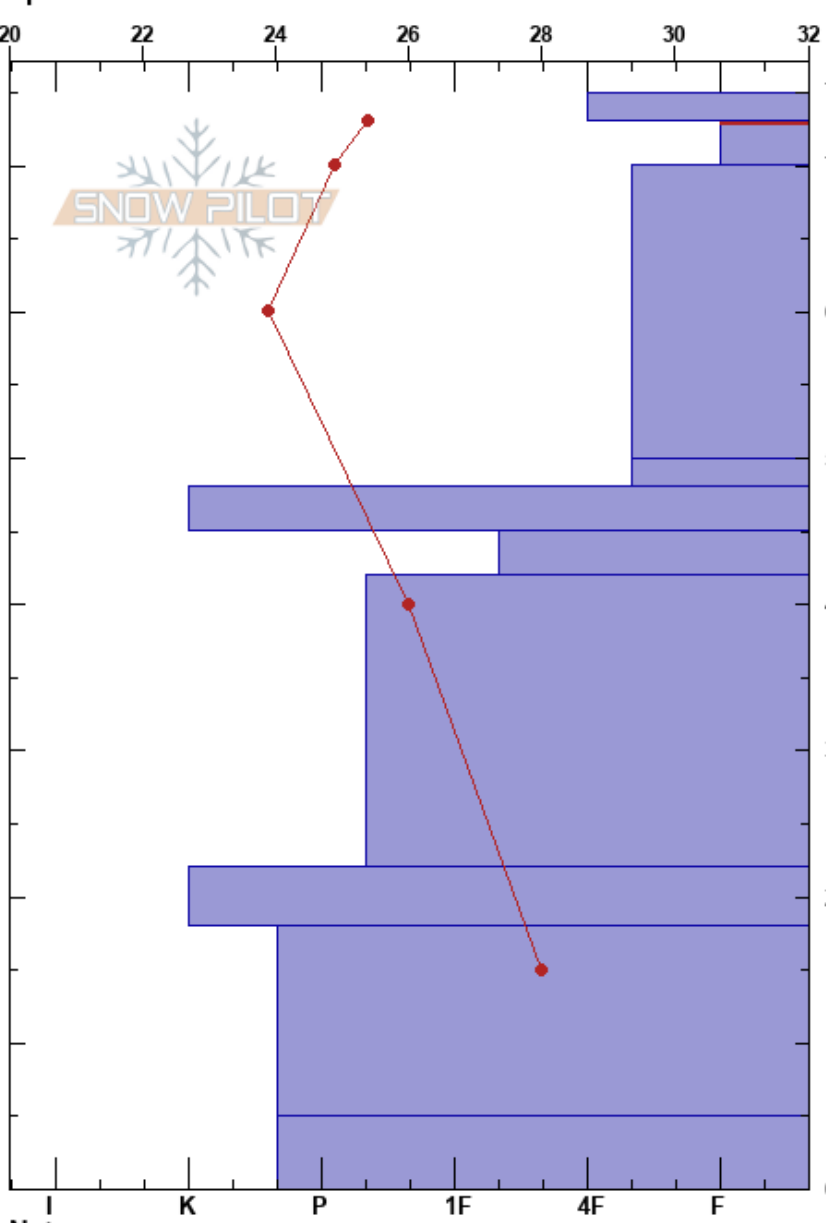

Rodeo Grounds
 Bear River Range
 UT
 Elevation: 9500 ft
 Aspect: E
 Specifics:

toby weed
 12/19/2017 - 2:45pm
 Co-ord: 41.71338N, -111.71637W
 Slope Angle: 32°
 Wind Loading: yes

Stability:
 Air Temperature: 24°F
 Sky Cover: FEW
 Precipitation: NO
 Wind: S Moderate

HS:75
 PF:30
 75-73cm: thin wind crust
 73-70cm: Problematic layer

Form	Crystal		Moisture	ρ kg/m ³	Stability tests & Layer comments
	Size				
					75-73cm: thin wind crust
☒					
☒					
☐					← ECTN21 @50cm
☉☉					
☐					
=					
⊗					
☐ (^)					