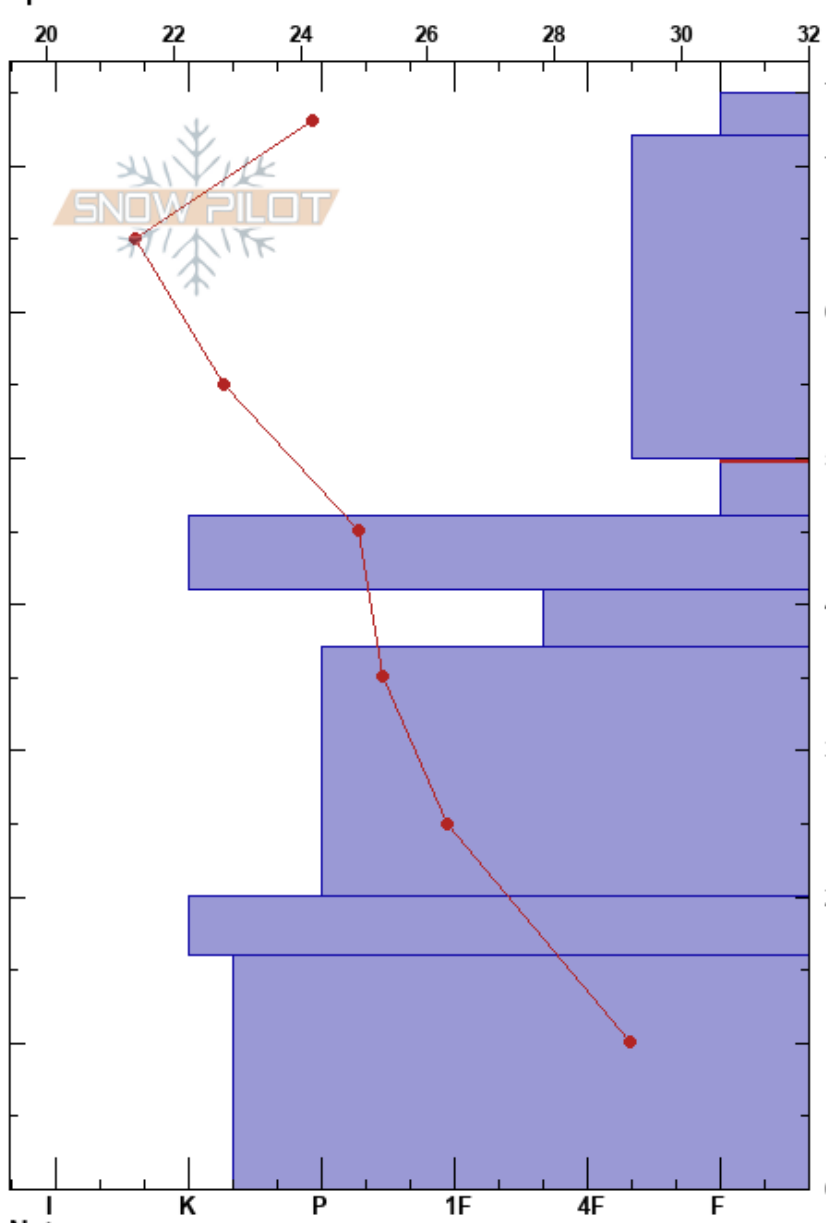

Whites Bedground
 Bear River Range
 UT
 Elevation: 8400 ft
 Aspect: NE
 Specifics:

toby weed
 12/19/2017 - 2:00pm
 Co-ord: 41.72810N, -111.68090W
 Slope Angle: 35°
 Wind Loading: yes

Stability: Good
 Air Temperature: 24°F
 Sky Cover: FEW
 Precipitation: NO
 Wind: SW Moderate

HS:75
 PF:30
 75-72cm: 12/17/17
 50-46cm: facets larger + weaker
 50-46cm: Problematic layer
 46-41cm: Thanksgiving crust

Form	Crystal		Moisture	ρ kg/m ³	Stability tests & Layer comments
	Size				
/			D		75-72cm: 12/17/17
☐ (Ø)			D		
☐	1.5		D		← ECTN15 @50cm ← CT13, Q2 @50cm
☉☉					50-46cm: facets larger + weaker
☐					46-41cm: Thanksgiving crust
☉					
=					
☉					