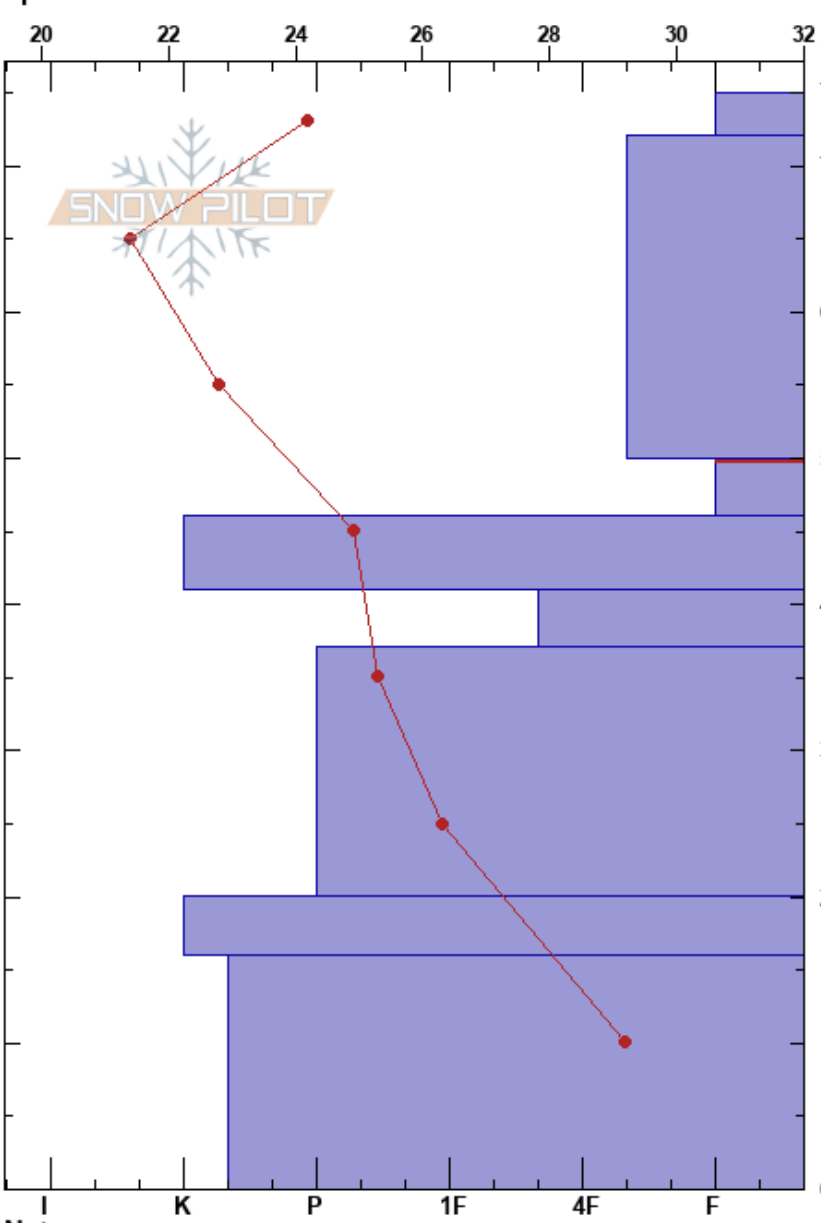

Whites Bedground  
 Bear River Range  
 UT  
 Elevation: 8400 ft  
 Aspect: NE  
 Specifics:

toby weed  
 12/19/2017 - 2:00pm  
 Co-ord: 41.72810N, -111.68090W  
 Slope Angle: 35°  
 Wind Loading: yes

Stability: Good  
 Air Temperature: 24°F  
 Sky Cover: FEW  
 Precipitation: NO  
 Wind: SW Moderate

HS:75  
 PF:30  
 75-72cm: 12/17/17  
 50-46cm: facets larger + weaker  
 50-46cm: Problematic layer  
 46-41cm: Thanksgiving crust

Form	Crystal		Moisture	$\rho$ kg/m <sup>3</sup>	Stability tests & Layer comments
	Size				
/			D		75-72cm: 12/17/17
☐ (Ø)			D		
☐	1.5		D		← ECTN15 @50cm ← CT13, Q2 @50cm
☉☉					50-46cm: facets larger + weaker
☐					46-41cm: Thanksgiving crust
☉					
=					
☉					