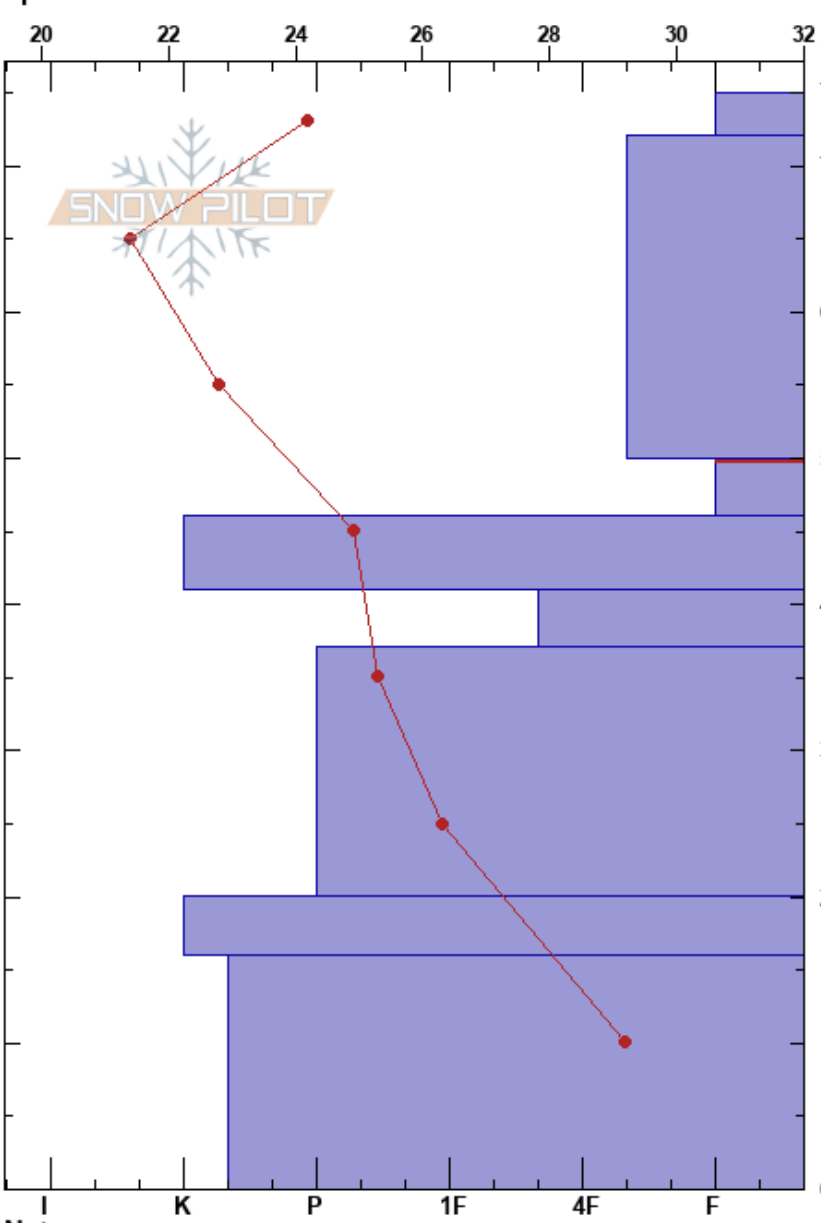

Whites Bedground  
 Bear River Range  
 UT  
 Elevation: 8400 ft  
 Aspect: NE  
 Specifics:

toby weed  
 12/19/2017 - 2:00pm  
 Co-ord: 41.72810N, -111.68090W  
 Slope Angle: 35°  
 Wind Loading: yes

Stability: Good  
 Air Temperature: 24°F  
 Sky Cover: FEW  
 Precipitation: NO  
 Wind: SW Moderate

HS:75  
 PF:30  
 75-72cm: 12/17/17  
 50-46cm: facets larger + weaker  
 50-46cm: Problematic layer  
 46-41cm: Thanksgiving crust

Form	Crystal		Moisture	ρ kg/m³	Stability tests & Layer comments
	Size				
/					75-72cm: 12/17/17
☐ (∅)			D		
☐	1.5		D		← ECTN15 @50cm ← CT13, Q2 @50cm
☉☉					50-46cm: facets larger + weaker
☐					46-41cm: Thanksgiving crust
☉					
=					
☉					