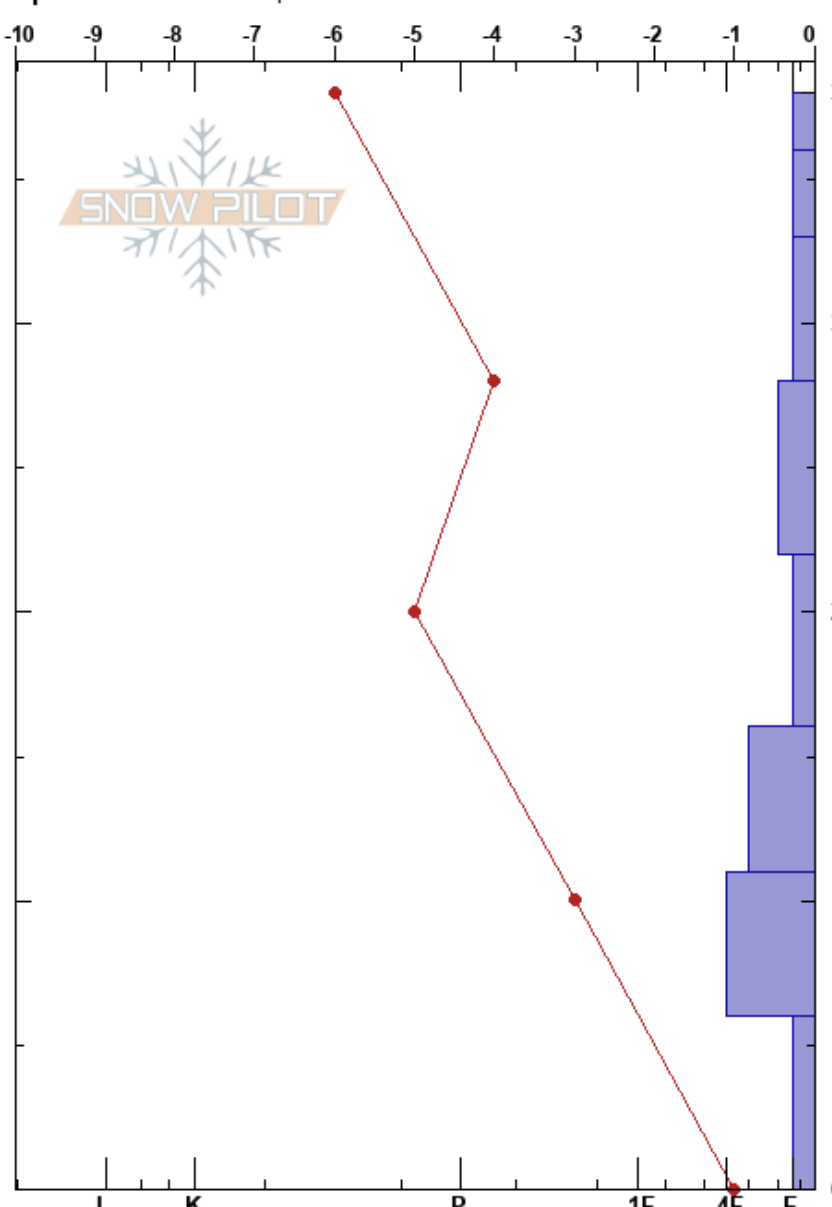

Humbug NW
 Vail/Summit County
 CO
Elevation: 10860 ft
Aspect: 275°
Specifics: We skied slope

Nolan Van Harte
 12/19/2017 - 1:30pm
Co-ord: 13S 400791W 4365346N
Slope Angle: 14°
Wind Loading:

Stability:
Air Temperature: 0°C
Sky Cover: CLR
Precipitation: NO
Wind: Calm

HS:38
PF:38
 6-0cm:Problematic layer

Form	Crystal		ρ kg/m ³	Stability tests & Layer comments
	Size	Moisture		
⬤	0.5-1.5			
/	0.1-0.3			
⊖	0.5-1			
⊖	1-1.5			
□	1-3			
□	1-3			
□	1-3			
□	2-4			

CTN
 ECTX

Notes: Structure-less. Widespread surface hoar 1-2mm