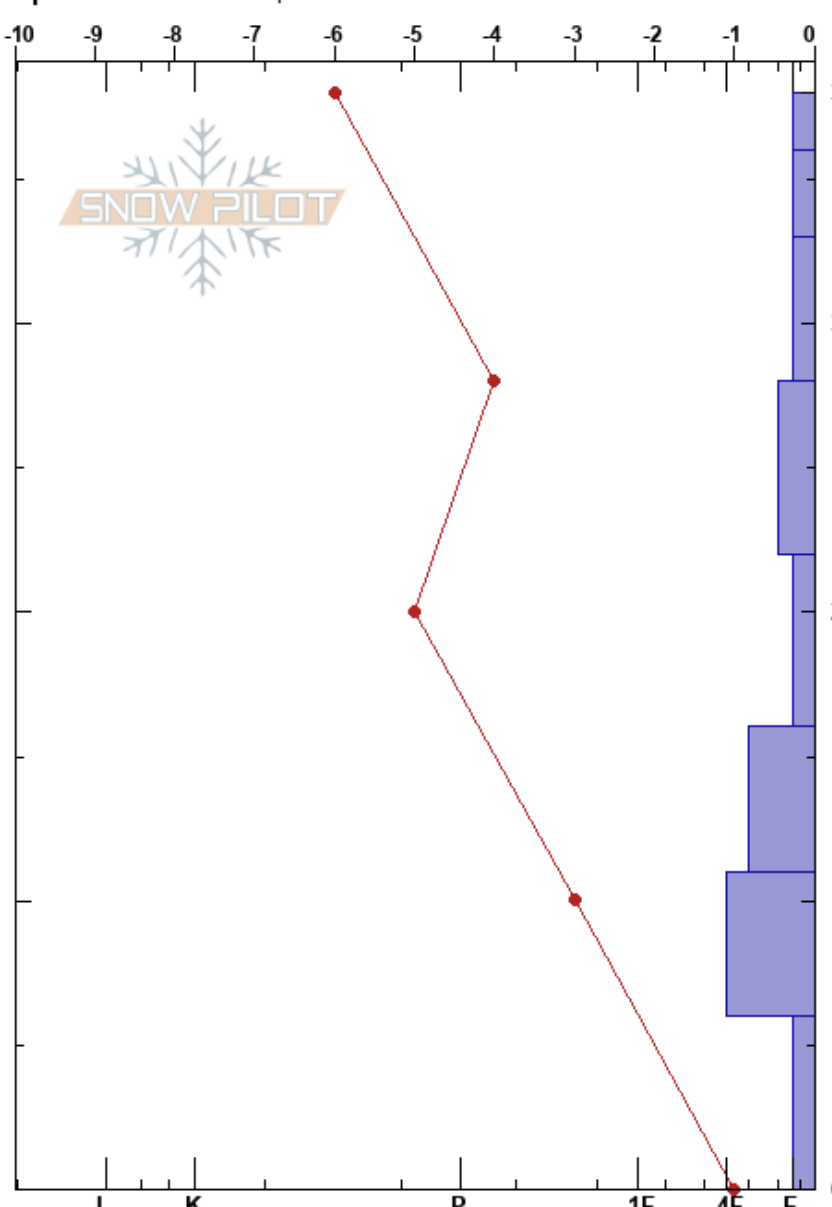

Humbug NW
 Vail/Summit County
 CO
Elevation: 10860 ft
Aspect: 275°
Specifics: We skied slope

Nolan Van Harte
 12/19/2017 - 1:30pm
Co-ord: 13S 400791W 4365346N
Slope Angle: 14°
Wind Loading:

Stability:
Air Temperature: 0°C
Sky Cover: CLR
Precipitation: NO
Wind: Calm

HS:38
PF:38
 6-0cm:Problematic layer

Form	Crystal		ρ kg/m ³	Stability tests & Layer comments
	Size	Moisture		
☐	0.5-1.5			
/	0.1-0.3			
⊖	0.5-1			
⊖	1-1.5			
☐	1-3			
☐	1-3			
☐	1-3			
☐	2-4			

CTN
 ECTX

Notes: Structure-less. Widespread surface hoar 1-2mm